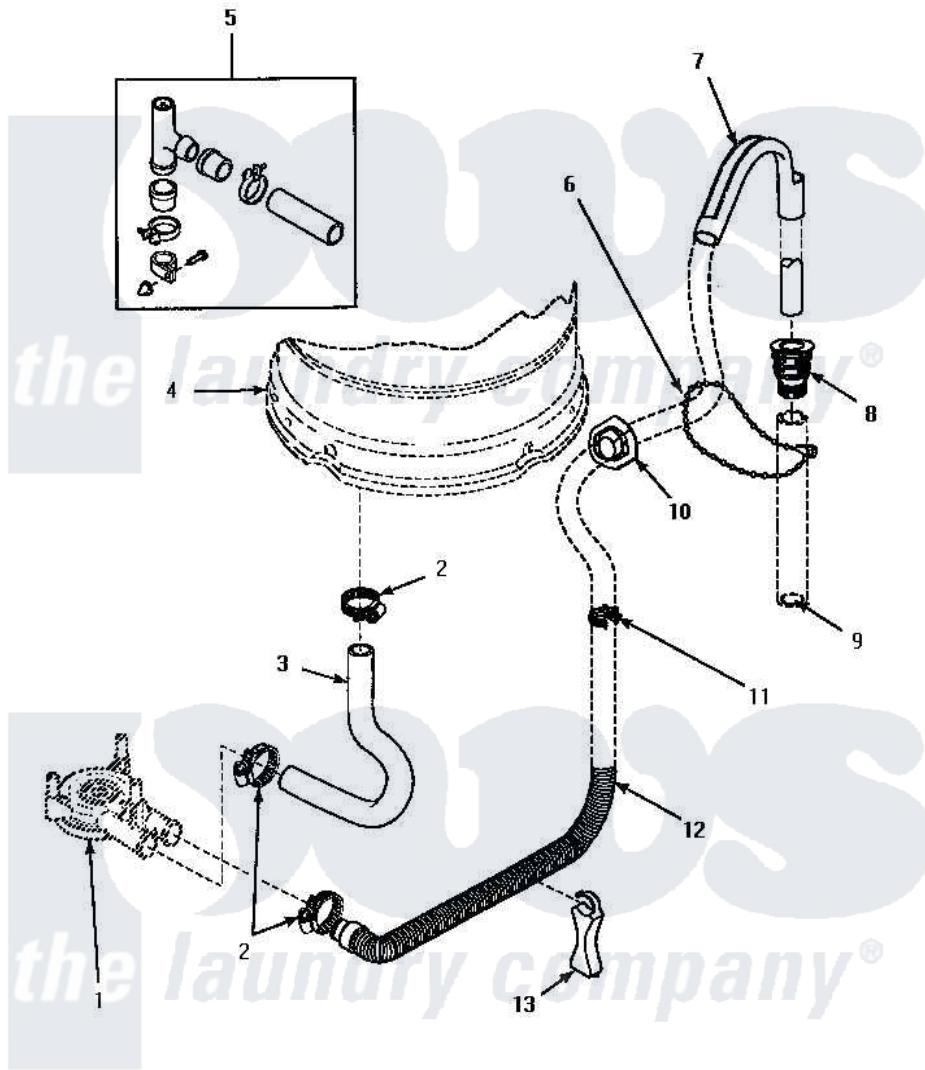

Amana CW9203W2 (BOM: PCW9203W2 A) 06 - DRAIN HOSE & SIPHON BREAK

DRAIN HOSE AND SIPHON BREAK

Amana Residential Amana CW9203W2 (BOM: PCW9203W2 A) Washer Parts Parts Diagram 06 - DRAIN HOSE & SIPHON BREAK

[Click on the part number to view part](#)

| Item | Original Part Number | Replaced By | Status | Part Description |
|------|-----------------------|--------------------------|---------------|---|
| 1 | Y00000000 | | Not Available | SEE NOTE PUMP ASSEMBLY -- (SEE MOTOR, PUMP AND IDLER ASSEMBLY PAGE) |
| 2 | 36802 | 285655 | | Clamp, Hose |
| 3 | 35753 | | | Hose, Tub To Pump-Ddp |
| 4 | Y00000000 | | Not Available | SEE NOTE OUTER TUB -- (SEE OUTER TUB, COVER AND PRESSURE HOSE PAGE) |
| 5 | 562P3 | 76660 | | Break-Sphn |
| 6 | 33489 | 8539404 | | Tie-Wire |
| 7 | 33615 | 22003814 | | Retainer, Drain Hose |
| 8 | 36878 | 40008101 | | Adapter, Standpipe |
| 9 | Y00000000 | | Not Available | SEE NOTE STANDPIPE |
| 10 | 32219 | | | Relief, Strain |
| 11 | 36014 | | | Clip, Retainer-Hose |