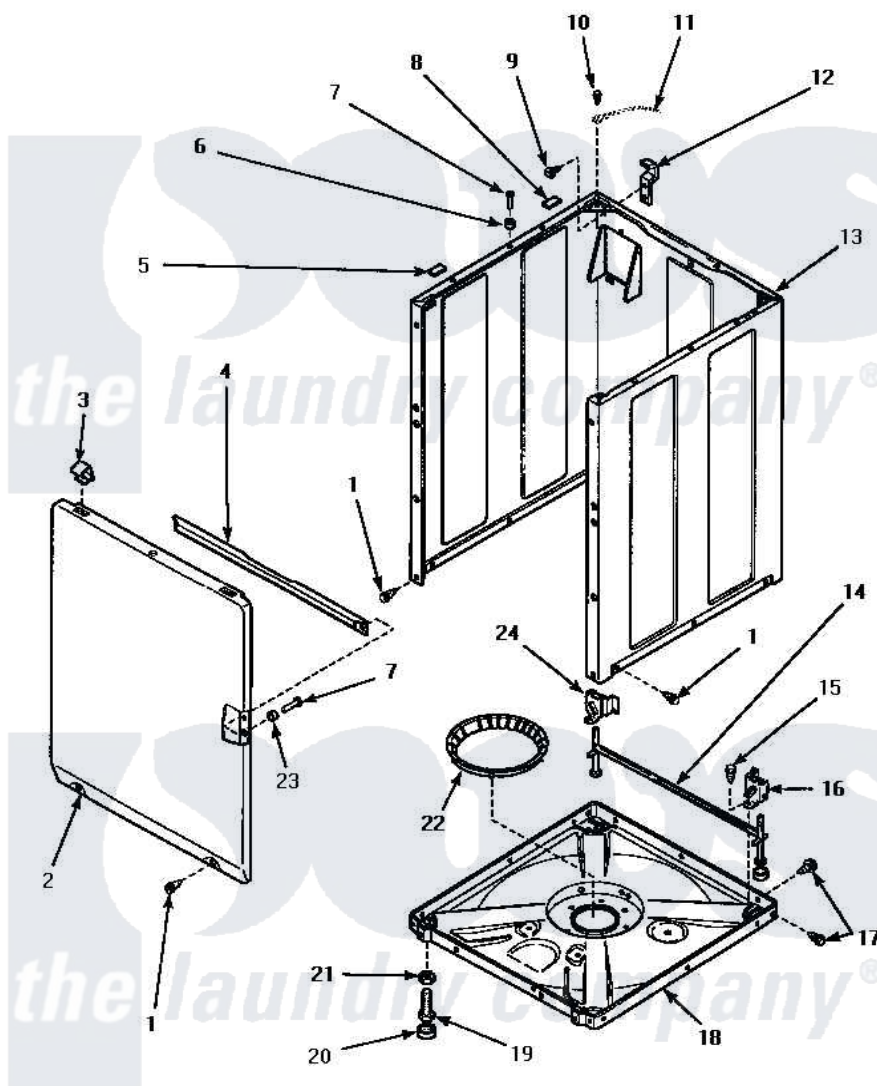

Amana CW9203W2 (BOM: PCW9203W2 A) 07 - FRONT PANEL, BASE ASSY & CABINET ASSY

FRONT PANEL, BASE ASSEMBLY AND CABINET ASSEMBLY

Amana [Residential Amana CW9203W2 \(BOM: PCW9203W2 A\) Washer Parts](#) Parts Diagram 07 - FRONT PANEL, BASE ASSY & CABINET ASSY
 Click on the part number to view part

Item	Original Part Number	Replaced By	Status	Part Description
1	27196	27001200		Screw
2	34656WP			Assembly, Front Panel
3	35865			Clip, Hold-Down Front Panel
4	Y35097		Not Available	BRACE, FRT PNL
5	Y56128			Pad, Bumper
6	56079	505187		Locator, Panel
7	32671	Y014874		Screw, Idler Arm And Sleeve
8	36226			Pad, Bumper .25
9	34499		Not Available	SCREW, No.10B X 1/4 TAP IN HX
10	23962	W10116760		Screw
11	Y00000000		Not Available	SEE NOTE GROUND WIRE
12	Y27103			Hinge, Hold-Down Lug
13	34475WP	38612WP		Kit-Servic
14	34443			Assembly, Leg And Stabilier

15	35148	Not Available	SCREW, 1/4-14 X 3/8 HX HD
16	36036	Not Available	BRACKET, SLL-RIGHT
17	35148	Not Available	SCREW, 1/4-14 X 3/8 HX HD
18	34434P		Assembly Nut/Leg Base
"	36599P		Assembly Nut/ Leg Base
19	Y34319	22003428	Leg, Adjustable
20	34318	40016001	Foot, Rubber
21	Y21899	40038101	Nut, Leg
22	36108	Not Available	SNUBBER PAD & ISOLATOR
23	28102		Locator, Panel
24	36037		Bracket, SII-Left