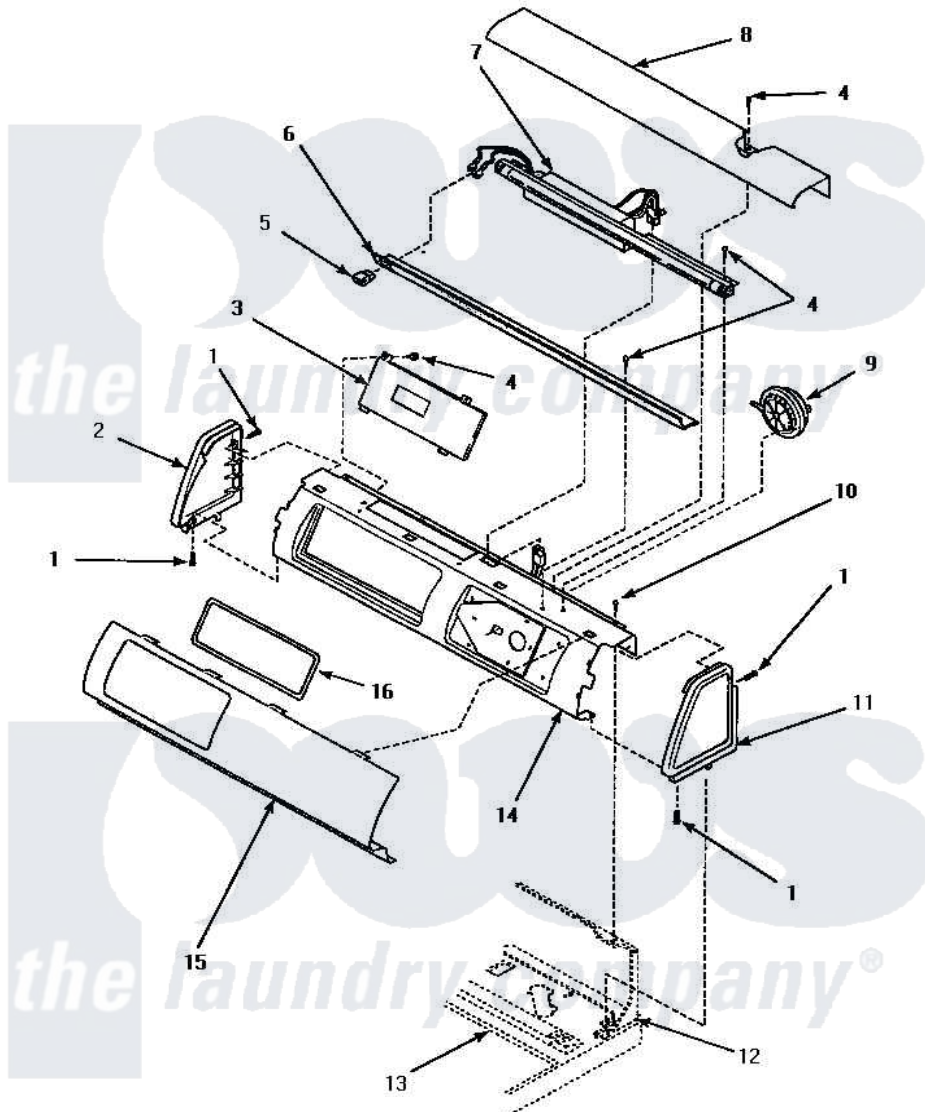

**Amana CW9203W2 (BOM: PCW9203W2 A) 08 - GRAPHIC PANEL, CTRL  
MTG PLATE & CTRLS**

**GRAPHIC PANEL, CONTROL MOUNTING PLATE AND CONTROLS  
(Models CW9203W2, CW9203W3, LW9203L2 and LW9203W2)**

Amana [Residential Amana CW9203W2 \(BOM: PCW9203W2 A\) Washer Parts](#) Parts Diagram 08 - GRAPHIC PANEL, CTRL MTG PLATE & CTRLS  
Click on the part number to view part

Item	Original Part Number	Replaced By	Status	Part Description
"	NOTE:		Not Available	USE OUTER TUB COVER AND GASKET TOOL TO REMOVE 36025P OUTER TUB COVER FROM OUTERTUB AND TO INSTALL 32857 GASKET IN OUTER TUB COVER.
1	501086	<a href="#">90767</a>		Screw, 8A X 3/8 HeX Washer Head Tapping
2	34818W		Not Available	PANEL,END-LH
3	35366WP	<a href="#">R9900570</a>		Control BR
4	23962	<a href="#">W10116760</a>		Screw
5	35038		Not Available	SWITCH/ WHITE
6	<a href="#">34829</a>			Diffuser, Lamp-Clear
7	34841		Not Available	STARTER,FLUORESCENT
"	<a href="#">34836</a>			Assembly, Fluorescent Light
"	34837		Not Available	BULB,FLUORESCENT

8	34824W		Not Available	COVER, TOP (COMPUTOR)
9	36136	<a href="#">39078</a>		Switch- Pr
10	34904	<a href="#">489355</a>		Screw, 8 X 1/2
11	34817W		Not Available	PANEL,END-RH
12	Y00000000		Not Available	SEE NOTE CONTROL HOOD REAR PANEL -- (SEE CABINET TOP PAGE)
13	Y00000000		Not Available	SEE NOTE CABINET TOP -- (SEE CABINET TOP AND CONTROL HOOD REAR PANELPAGE)
14	34822		Not Available	NO LONGER AVAILABLE
15	<a href="#">35312W</a>			Panel, Graphic-Amana
16	<a href="#">35114</a>			Gasket, Electronic Control