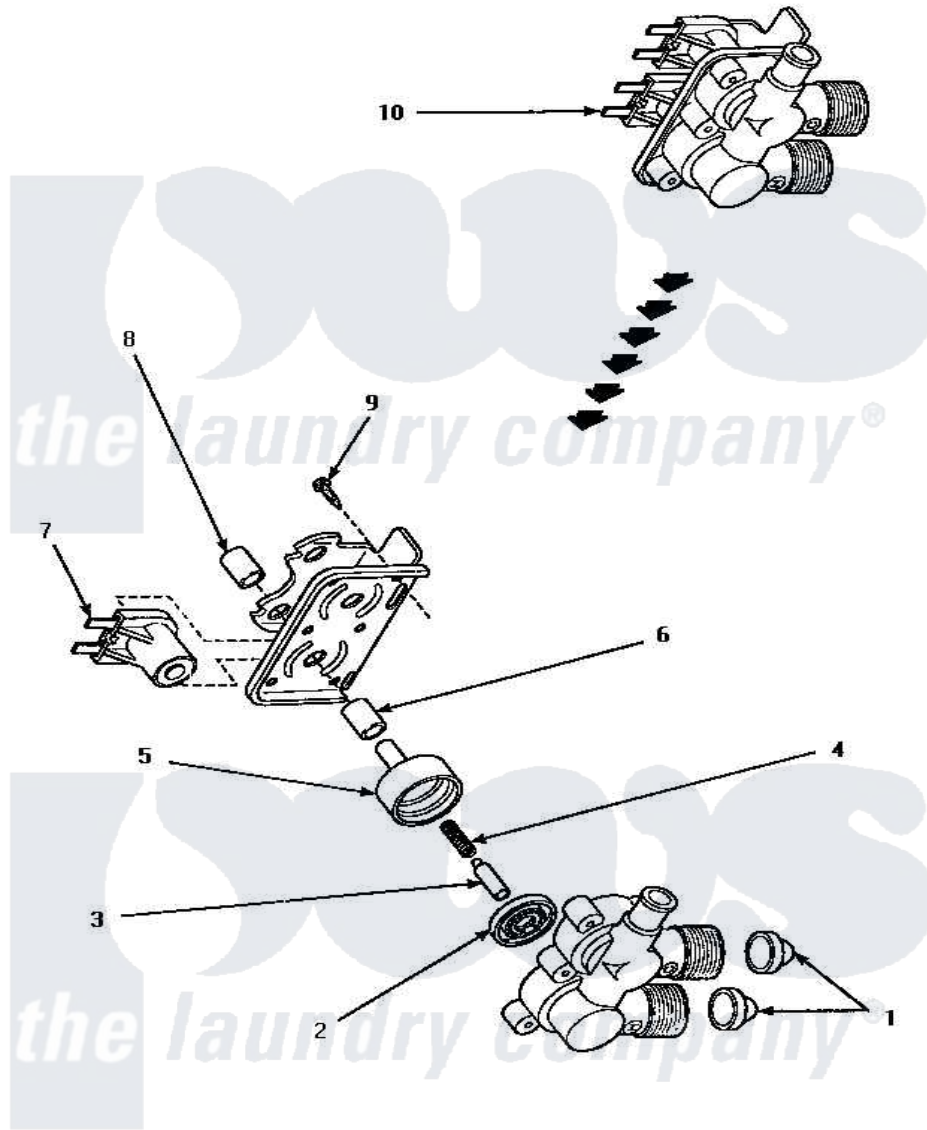

# Amana CW9203W2 (BOM: PCW9203W2 A) 10 - MIXING VALVE ASSY

## MIXING VALVE ASSEMBLY

Amana [Residential Amana CW9203W2 \(BOM: PCW9203W2 A\) Washer Parts](#) Parts Diagram 10 - MIXING VALVE ASSY

[Click on the part number to view part](#)

Item	Original Part Number	Replaced By	Status	Part Description
1	24122	<a href="#">22002960</a>		Strainer, Washer Inlet
2	24134		Not Available	DIAPHRAGM
3	24132		Not Available	ARMATURE
4	23224E		Not Available	SPRING
5	<a href="#">24130</a>			Guide, Armature
6	24129		Not Available	SLEEVE, SHORT
7	33930A	<a href="#">33930</a>		Valve, Mixing
8	24128		Not Available	SLEEVE, LONG
9	25817C		Not Available	SCREW
10	Y35177		Not Available	VALVE, MIXING-TEMP SENS