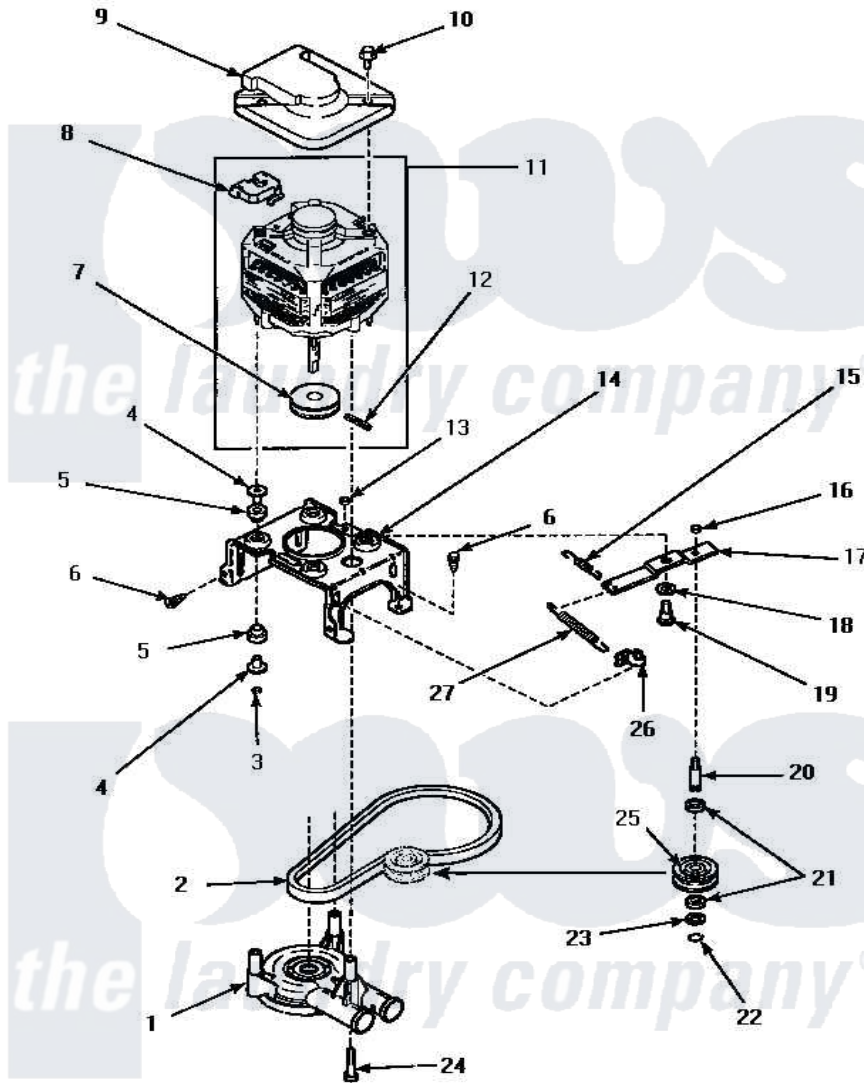

Amana CW9203W2 (BOM: PCW9203W2 A) 11 - MOTOR, MTG BRKT, BELT, PUMP & IDLER ASSY

MOTOR, MOUNTING BRACKET, BELT, PUMP AND IDLER ASSEMBLY

Amana [Residential Amana CW9203W2 \(BOM: PCW9203W2 A\) Washer Parts](#) Parts Diagram 11 - MOTOR, MTG BRKT, BELT, PUMP & IDLER ASSY
 Click on the part number to view part

Item	Original Part Number	Replaced By	Status	Part Description
1	36863P	27001233		Pump
2	28808			Belt, Agitate And Spin
3	35423	3400029		Nut, Adapter Plate
4	34791			Post, Mount-Motor
5	34788			Mount, Motor
6	Y31645	27001200		Screw
7	27171		Not Available	PULLEY, MOTOR
8	35632		Not Available	SWITCH, MOTOR
9	34754	40112301		Shield, Motor
10	36639	4312464		Screw
11	34571	27001215		Motor W/Pulley
12	23750			Pin, Roll
13	52566	27001225		Nut, Jam Mid Lock 1/4-20
14	36523	37415P		Kit, Motor Brkt
"	34890		Not Available	BRACKET, MOTOR MOUNT

15	30620		Not Available	SPRING, IDLER LEVER HEL
16	28803	2221070		Clamp, Nylon
17	31054	40041002		Lever, Idler
18	81392	40054701		Washer
19	27229	40038901		Screw, 1/4-20
20	28802			Shaft, Idler
21	Y29443			Washer, Felt
22	23748			Ring, Retaining
23	52549			Washer, 501 ID X3/4 Odx
24	Y34565	40063701		Screw, 10-16 x 1.75
25	28800		Not Available	WHEEL, IDLER
26	28849			Clip, Spring
27	37366			Spring, Idler
NI	258P3		Not Available	KIT, CAPACITOR