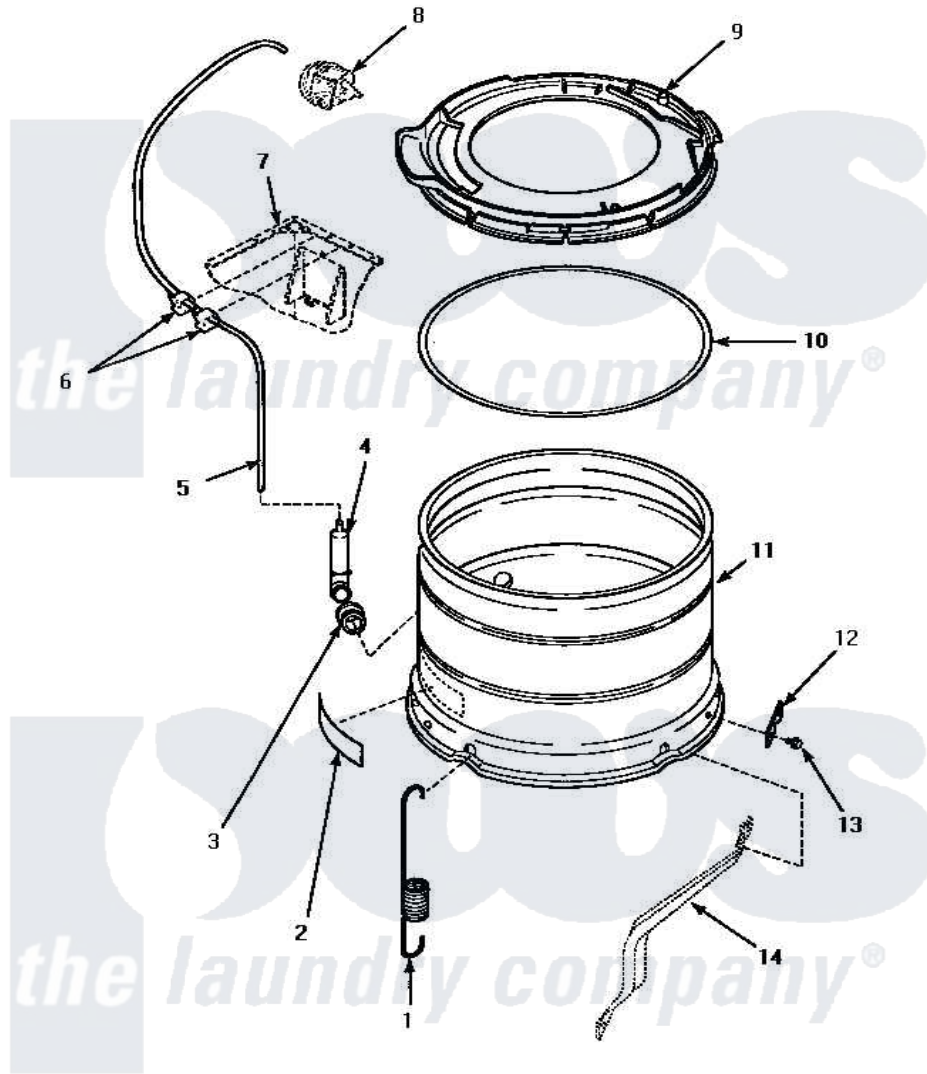

Amana CW9203W2 (BOM: PCW9203W2 A) 12 - OUTER TUB, COVER & PRESSURE HOSE

OUTER TUB, COVER AND PRESSURE HOSE

Amana Residential Amana CW9203W2 (BOM: PCW9203W2 A) Washer Parts Parts Diagram 12 - OUTER TUB, COVER & PRESSURE HOSE

[Click on the part number to view part](#)

Item	Original Part Number	Replaced By	Status	Part Description
1	35948			Spring, Leg-Large Tub
2	500049		Not Available	STICKER
3	29175	40037801		Grommet
4	30907	40008501		Assembly, Pressure Bulb
5	33324			Pressure Hose 38"
6	21036			Clip, Cable
7	Y00000000		Not Available	SEE NOTE CABINET ASSY -- (SEE FRONT PANEL, BASE AND CABINET ASSY PAGE)
8	Y00000000		Not Available	SEE NOTE PRESSURE SWITCH -- (SEE GRAPHIC PANEL AND CONTROLS PAGE)
9	36025P			Assembly, Tub Cover and Gasket
10	32857			Gasket, Tub Cover Small
11	34438P			Assembly, Outer Tub

12	27926		Plate, Leg .063
13	35369	40128701	Screw, 5/16-18 X .50
14	Y00000000	Not Available	SEE NOTE SUPPORT LEG -- (SEE BEARING HOUSING, PULLEY AND PIVOT DOME PAGE)