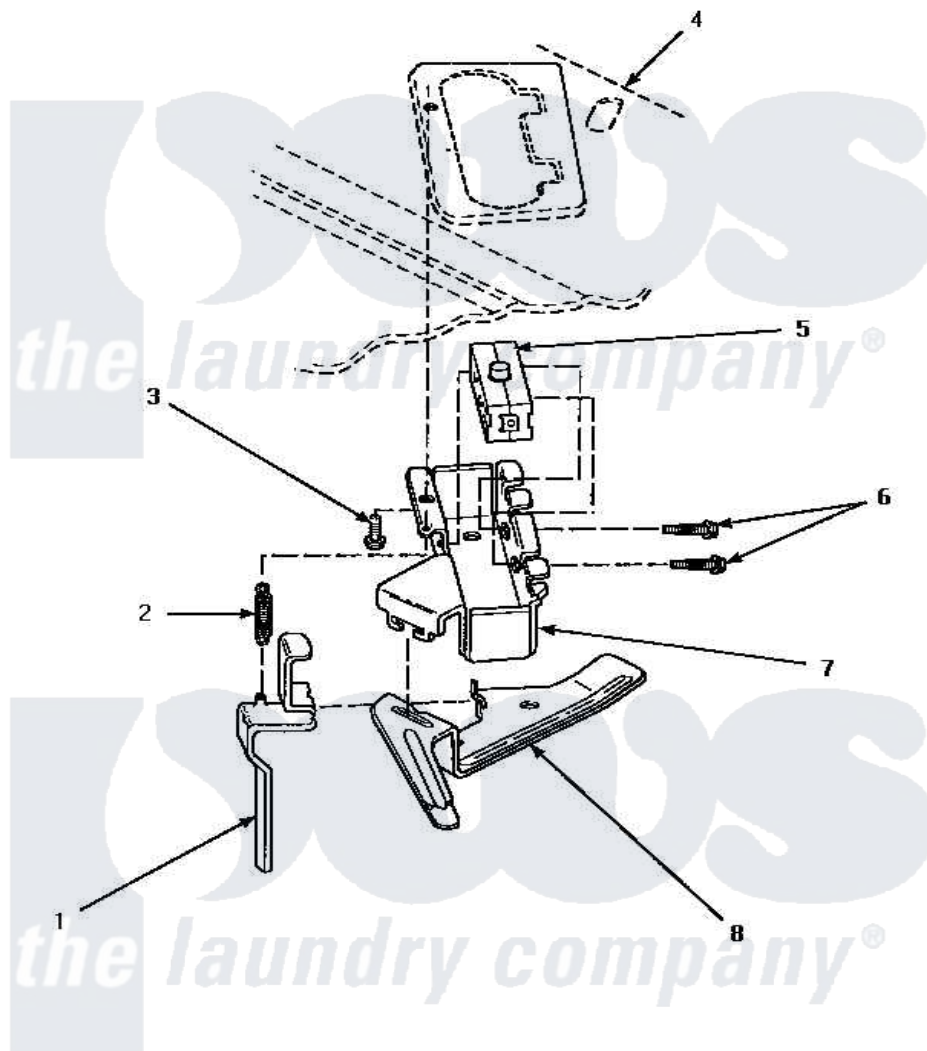

# Amana CW9203W2 (BOM: PCW9203W2 A) 13 - OUT-OF-BALANCE SWITCH

## OUT-OF-BALANCE SWITCH

Amana Residential Amana CW9203W2 (BOM: PCW9203W2 A) Washer Parts Parts Diagram 13 - OUT-OF-BALANCE SWITCH

[Click on the part number to view part](#)

Item	Original Part Number	Replaced By	Status	Part Description
1	<a href="#">33442</a>			Lever, Unbalanced Load
2	<a href="#">33443</a>			Spring
3	23962	<a href="#">W10116760</a>		Screw
4	Y00000000		Not Available	SEE NOTE CABINET TOP -- (SEE CABINET TOP AND CONTROL HOOD REAR PANELPAGE)
5	33445	<a href="#">27001095</a>		Switch, Lid
6	<a href="#">36510</a>			Screw
7	<a href="#">36497P</a>			Kit, Switch Holder
8	<a href="#">33441</a>			Arm, Actuator