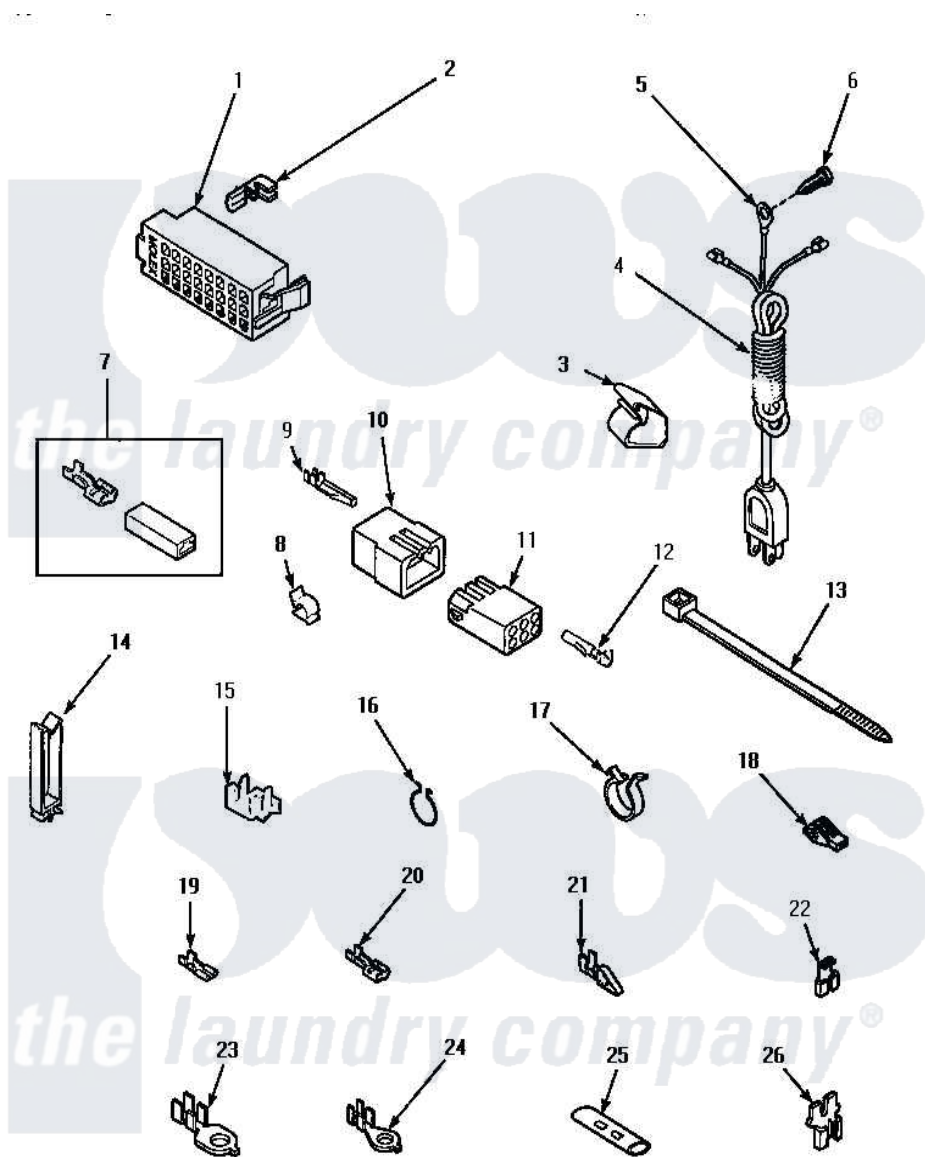

Amana CW9203W2 (BOM: PCW9203W2 A) 14 - POWER CORD & TERMINALS

POWER CORD AND TERMINALS

Amana Residential Amana CW9203W2 (BOM: PCW9203W2 A) Washer Parts Parts Diagram 14 - POWER CORD & TERMINALS

Click on the part number to view part

Item	Original Part Number	Replaced By	Status	Part Description
1	34123			Housing, LH -24 Position
"	32746			Housing, RH-24 Positi
2	Y00188			Molex Terminal
3	35521		Not Available	CLIP, HARNESS HOLDER
4	33559		Not Available	POWER CORD
5	Y00000000		Not Available	SEE NOTE GROUND WIRE
6	52909			Screw, 10B-16 X 1/2 HeX
7	00234	00359		Terminal Ultra Pod 250 X032F
8	21036			Clip, Cable
9	Y00116			Terminal, Pin-Male
10	23041			Plug, 6 Circuit
"	26302		Not Available	PLUG, 1 CIRCUIT
"	23033			Plug, 9 Circuit
11	26163			Receptacle, 9 Circuit
"	26708			Receptacle, 6 Circuit

"	26301		Receptacle, Molex
12	Y00117	5011-XX	093 Female Socket
13	36466	M0321209	Tie-Electrical
14	36274		Not Available CLIP, HARNESS
15	Y00161	B5733302	Clip, Ground
16	51291		Clip, Wire
17	61510	504034	Clip, Wire
18	70210		Not Available INSULATOR,BLUE
19	00112		Terminal, Spade-3/16 Fe
20	Y00119		Not Available SPADE TERMINAL(18 GAUGE) (1/4 INCH-(1) 18 GAUGE WIRE)
21	00220		Not Available TERMINAL,CRIMP-SINGLE
22	Y00120		Terminal, Flag-1/4 Fema
23	Y00113		Not Available TERMINAL,RING-1/4 STUD
24	00110		No.10 18 Gauge Wire
25	21091		Not Available CONNECTOR TWO 1/4 INCH MALE
26	29673		Not Available DOUBLE CONNECTOR