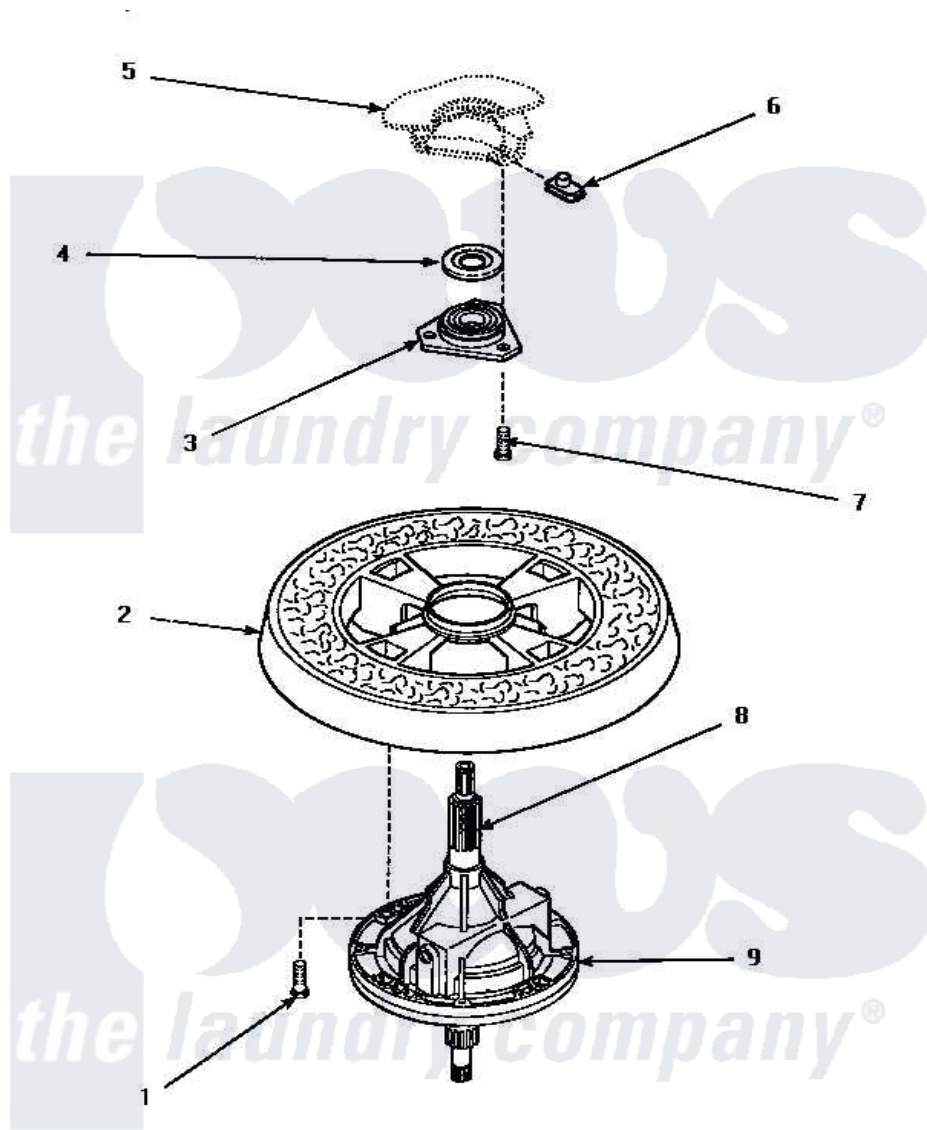

**Amana CW9203W2 (BOM: PCW9203W2 A) 17 - TRANSMISSION ASSY & BALANCE RING**

**TRANSMISSION ASSEMBLY AND BALANCE RING**

Amana [Residential Amana CW9203W2 \(BOM: PCW9203W2 A\) Washer Parts](#) Parts Diagram 17 - TRANSMISSION ASSY & BALANCE RING

[Click on the part number to view part](#)

Item	Original Part Number	Replaced By	Status	Part Description
1	37047		Not Available	SCREW, CAP
2	34731		Not Available	ASSY,BALANCE RING-COMPL
3	27182	<a href="#">40004201P</a>		Main Bearing Assembly
4	<a href="#">27187</a>			Flinger
5	Y00000000		Not Available	SEE NOTE OUTER TUB -- (SEE OUTER TUB, COVER AND PRESSURE HOSE PAGE)
6	<a href="#">27222</a>			Nut, Retainer 5/16-18
7	36991	<a href="#">3400500</a>		Bolt, 3405245 5/16-18 X 3/4
8	<a href="#">27604P</a>			Never-Seeze 1 Oz Tube
9	<a href="#">34526P</a>			Assembly, Transmission