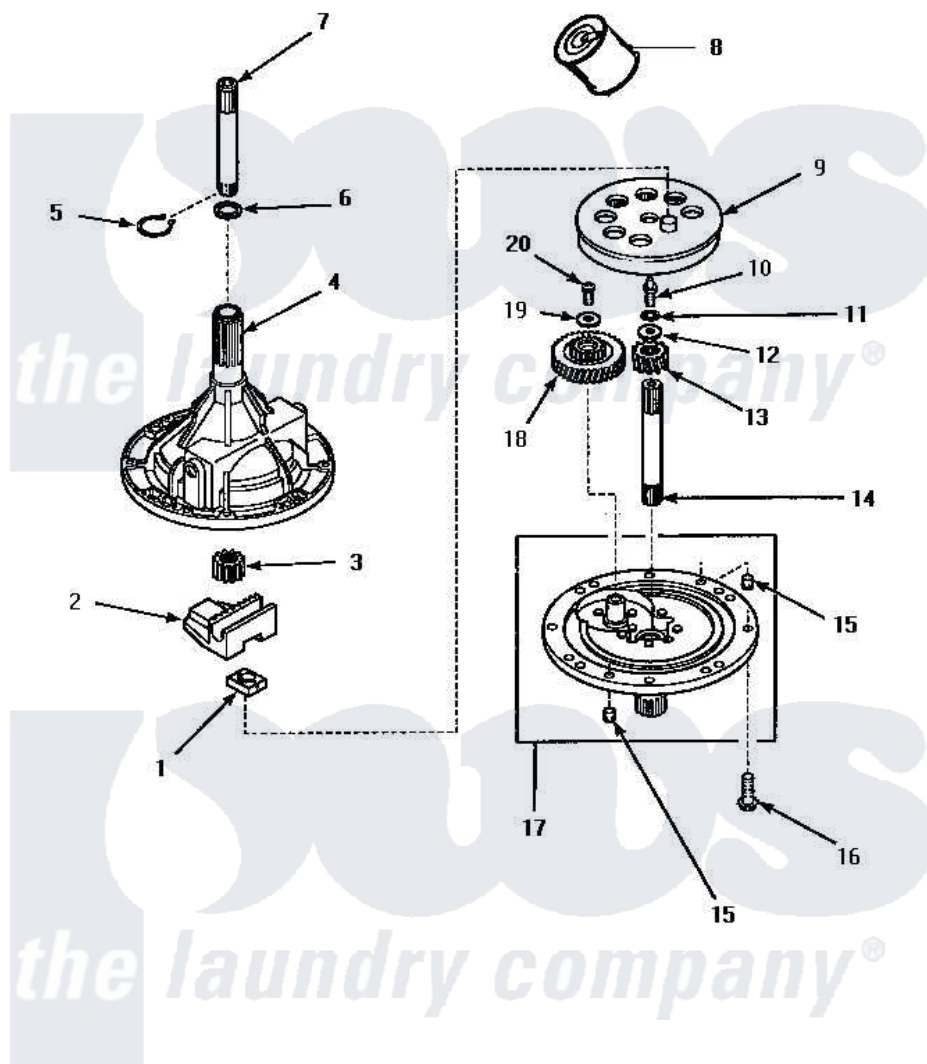

Amana CW9203W3 (BOM: PCW9203W3 A) 01 - 34526P TRANSMISSION ASSY

34526P TRANSMISSION ASSEMBLY

Amana Residential Amana CW9203W3 (BOM: PCW9203W3 A) Washer Parts Parts Diagram 01 - 34526P

TRANSMISSION ASSY

Click on the part number to view part

Item	Original Part Number	Replaced By	Status	Part Description
1	26493			Slide
2	Y31526			Rack
3	27003			Pinion, Agitator
4	33223		Not Available	ASSY,TRANSMISSION CASE
5	27197			Ring, Retaining
6	35092			Washer, 3628id X 1.00 X .056
7	Y36570			Shaft, Output
8	27243P			Oil, CW Transmission F-
9	26577			Assembly, Gear And Stud
10	27030		Not Available	SCREW,1/4-20 SPECIAL
11	21456			Lockwasher, 1/4 Intshkp
12	26509	40041501		Washer
13	36562			Pinion, Drive
14	34853			Shaft, Input
15	27172			Pin, Dowel

16	32814	Not Available	SCREW, 1/4-20X7/8 SERRA
17	34854	38290	Assembly, Cover
18	29161		Gear, Reduction
19	29260	Not Available	WASHER
20	29273		Screw, 1/4-20 X 3/8
NI	37577P	Not Available	SEALANT