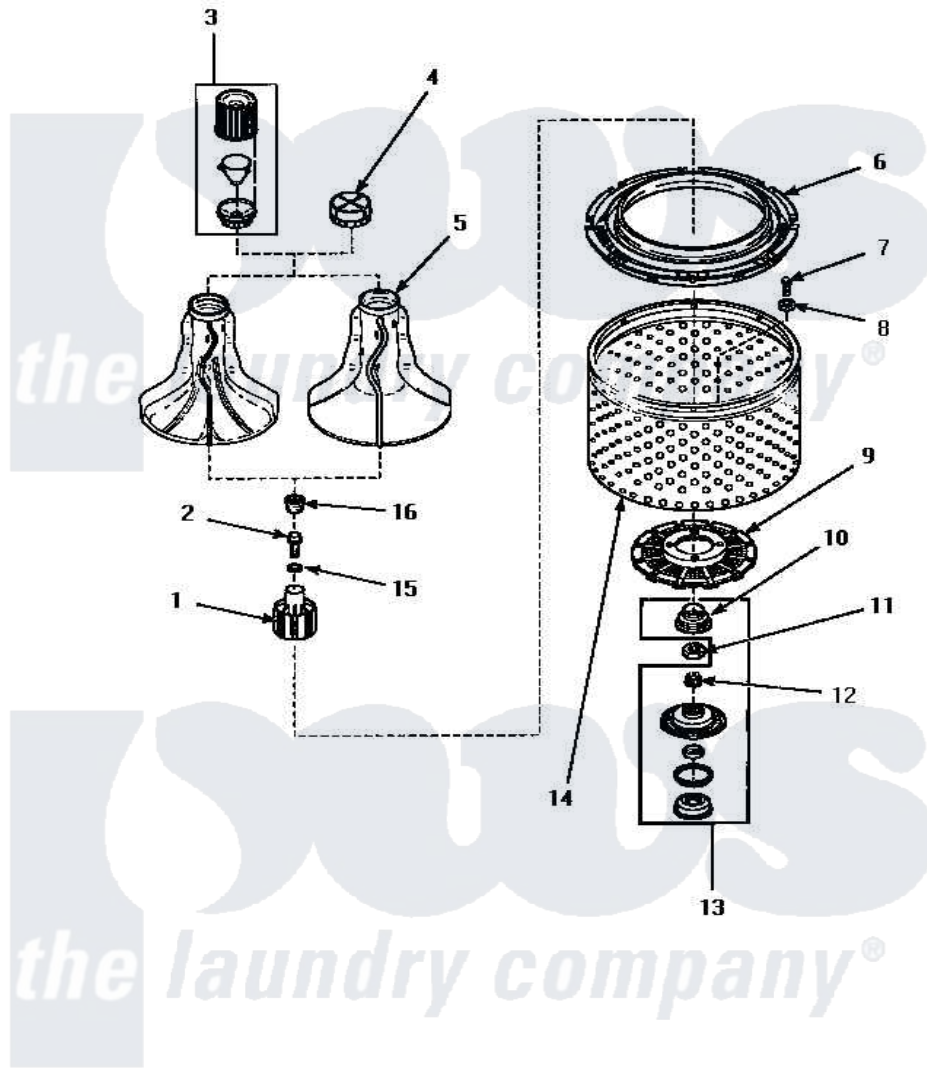

Amana CW9203W3 (BOM: PCW9203W3 A) 02 - AGITATOR/DRIVE BELL/SEAL KIT/TUB & HUB

**AGITATOR, DRIVE BELL, SEAL KIT, WASHTUB AND HUB
(All Models Except LW2001W2, LW6001W2, LW6101WB and LW6501W2)**

Amana [Residential Amana CW9203W3 \(BOM: PCW9203W3 A\) Washer Parts](#) Parts Diagram 02 -
AGITATOR/DRIVE BELL/SEAL KIT/TUB & HUB
[Click on the part number to view part](#)

Item	Original Part Number	Replaced By	Status	Part Description
1	Y00000000		Not Available	SEE NOTE DRIVE BELL
2	34288	40065102		Screw, Shoulder 1/4
3	36542	40002101W		Assembly, Fabric Softner
4	36515			Cap, Agitator
5	36507	40000501W		Agitator, Flex Vane
6	35035			Guard, Clothes
7	27202	W10116787		Screw
8	28094			Gasket
9	32998	39371		Filter Lin
10	36425	40016101		Seal, Bell Drive
11	Y29220	40016301		Nut, Lock
12	29728	40008301		Insert, Spline
13	495P3	R9900552		Hub And Seal
14	33501P	R9900144		Kit- Wash
15	36472			O-Ring