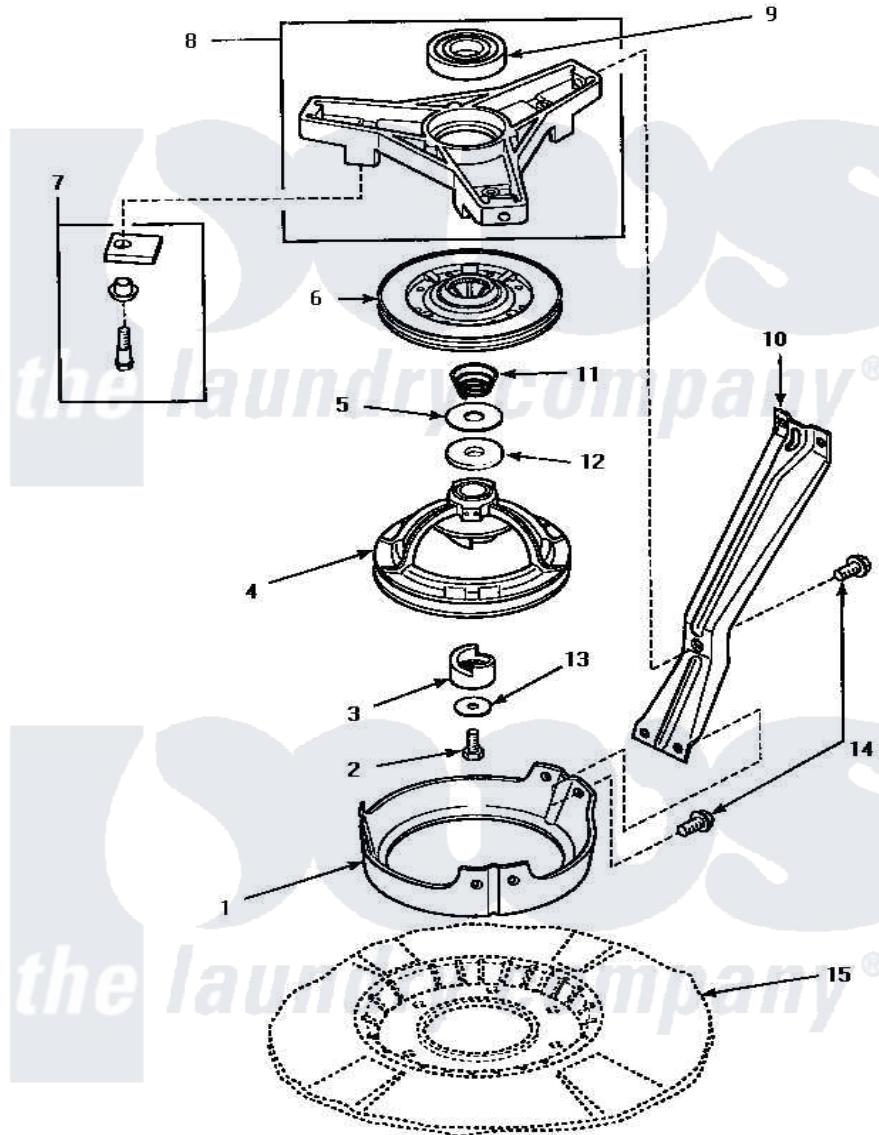

Amana CW9203W3 (BOM: PCW9203W3 A) 03 - BRG HSG/BRAKE/PULLEY & PIVOT DOME

BEARING HOUSING, BRAKE, PULLEY AND PIVOT DOME

Amana Residential Amana CW9203W3 (BOM: PCW9203W3 A) Washer Parts Parts Diagram 03 - BRG HSG/BRAKE/PULLEY & PIVOT DOME
 Click on the part number to view part

Item	Original Part Number	Replaced By	Status	Part Description
1	34470			Dome, Pivot
2	27220	40063401		Screw, 1/4-20 x 5/8 Hex
3	27018			Helix
4	34921			Assembly, Pulley-Spin And Agitate
5	35535	40065701		Washer, 2 Odx.63 ID
6	31961P	R9900474		Brake Assembly
7	548P3	R9900543		Pad-Brake
8	35746			Assembly, Bearing Housing-L
9	28944R	40004001		Bearing, Main
10	34471		Not Available	LEG,SUPPORT
11	33435			Spring, Conical
12	27015	40063201		Washer, Flat
13	26509	40041501		Washer
14	35369	40128701		Screw, 5/16-18 X .50