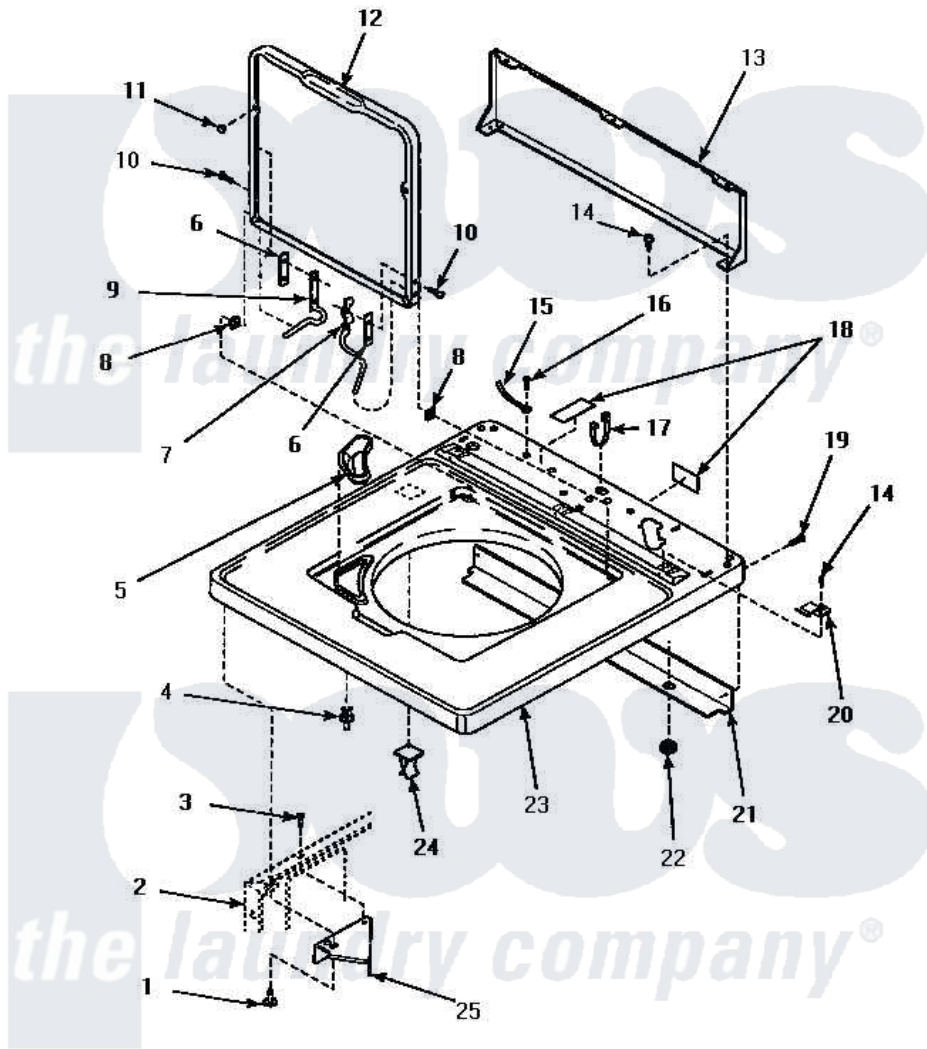

Amana CW9203W3 (BOM: PCW9203W3 A) 04 - CAB TOP/LOADING DR & CTRL HOOD REAR PAN

CABINET TOP, LOADING DOOR AND CONTROL HOOD REAR PANEL
 (Models CW4202W2, CW8203W2, CW8413W2, CW9203W2 and CW9203W3)

Amana [Residential Amana CW9203W3 \(BOM: PCW9203W3 A\) Washer Parts](#) Parts Diagram 04 - CAB TOP/LOADING DR & CTRL HOOD REAR PAN
 Click on the part number to view part

Item	Original Part Number	Replaced By	Status	Part Description
1	Y31644	27001200		Screw
2	Y00000000		Not Available	SEE NOTE CABINET ASSY – (SEE FRONT PANEL, BASE AND CABINET ASSY PAGE)
3	36035		Not Available	SCREW,8-18X3/8 PHIL FLT HD
4	56534			Barrel, Support
5	34776		Not Available	DISPENSER,BLEACH
6	34338			Gasket, Hinge
7	36437			Hinge, Lid R
8	33446	40008201		Bushing, Hinge
9	36513			Hinge, Left
10	34337	W10119828		Screw, Lid Hinge Mounting
11	21685	40038001		Bumper
12	36018WP			Assembly, Lid-Amana Electronic

13	34903		Not Available	PANEL, BACK HOOD (USE 37782)
14	23962	W10116760		Screw
15	Y00000000		Not Available	SEE NOTE GROUND WIRE
16	52909			Screw, 10B-16 X 1/2 HeX
17	21903	211881		Grommet, Cord Part Not Used- Gas Models Only
18	500316		Not Available	LABEL, WARNING-DISCONNECT POWER
19	27196	27001200		Screw
20	35887	40063901		Clip, Hold Down
21	34228			Shield, Top
22	80262		Not Available	GROMMET
23	34902WP		Not Available	ASSY, TOP-AMANA
24	36519		Not Available	CLIP
25	36034			Bracket, Director-Module