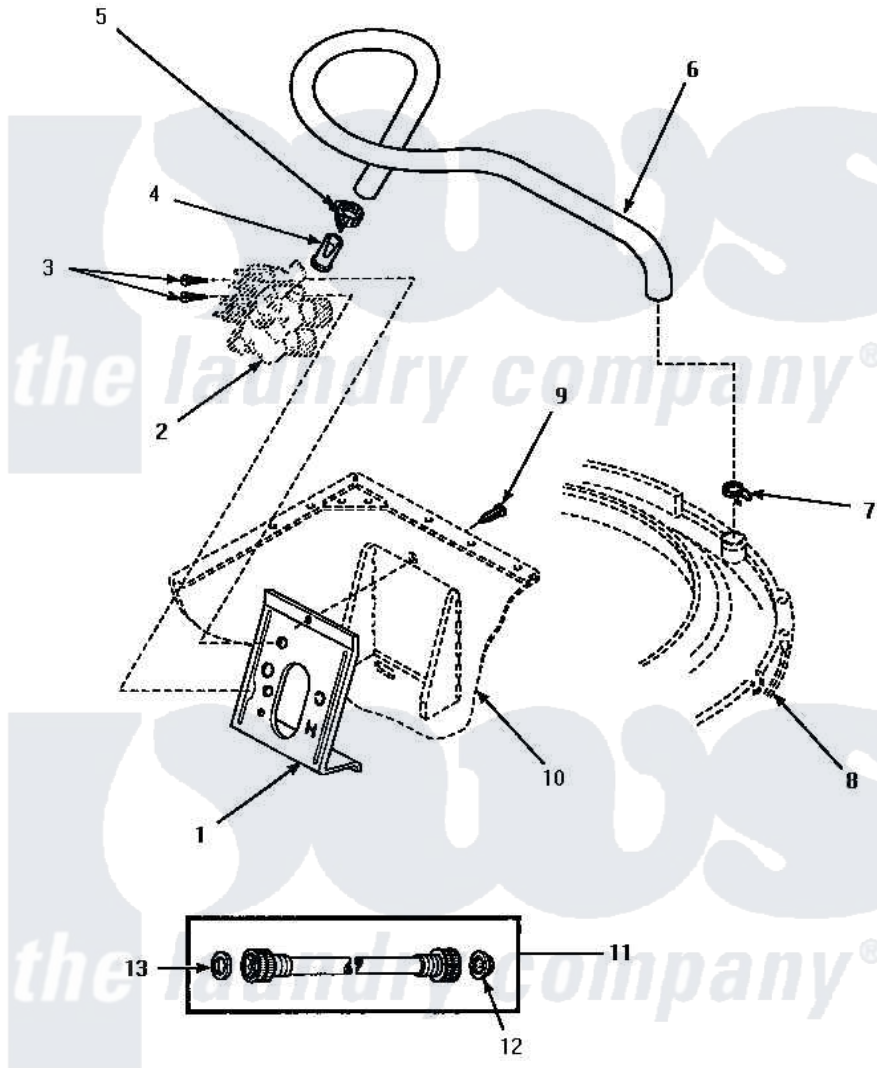

Amana CW9203W3 (BOM: PCW9203W3 A) 05 - CAB TOP/LOADING DR & CTRL HOOD REAR PAN

INLET HOSE, FILL HOSE AND MIXING VALVE MOUNTING BRACKET

Amana [Residential Amana CW9203W3 \(BOM: PCW9203W3 A\) Washer Parts](#) Parts Diagram 05 - CAB TOP/LOADING DR & CTRL HOOD REAR PAN
 Click on the part number to view part

Item	Original Part Number	Replaced By	Status	Part Description
1	34972	39407		Bracket, Valve
2	Y00000000		Not Available	SEE NOTE MIXING VALVE ASSEMBLY -- (SEE MIXING VALVE ASSEMBLY PAGE)
3	23962	W10116760		Screw
4	34500	22001900		Preventer, Back Flow
5	36801	596669		Clamp, Manifold
6	35920		Not Available	HOSE,MIXING VALVE/TUB
7	29210			Hose Clamp
8	Y00000000		Not Available	SEE NOTE OUTER TUB ASSEMBLY -- (SEE OUTER TUB PAGE)
9	33562	27001200		Screw
10	Y00000000		Not Available	SEE NOTE CABINET ASSEMBLY -- (SEE FRONT PANEL PAGE)
11	28330P	202860		Inlet Hose Assembly