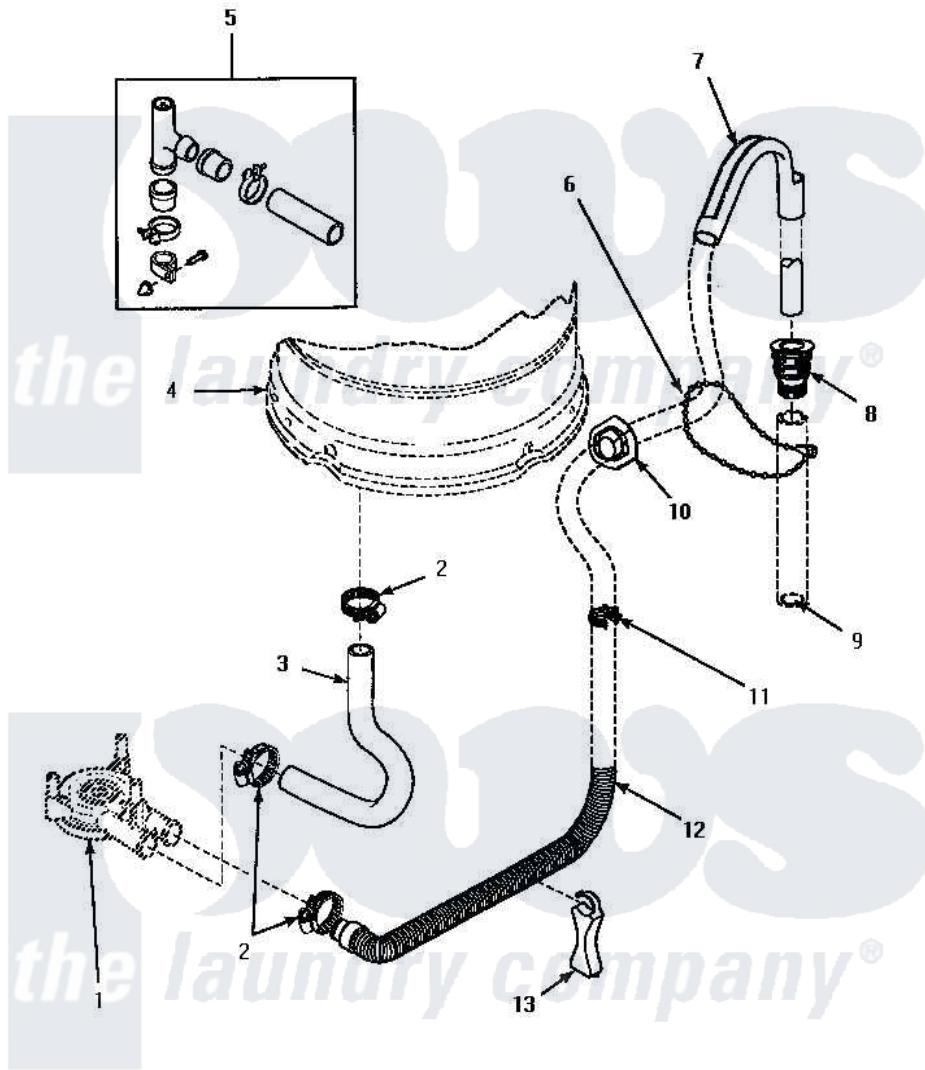

Amana CW9203W3 (BOM: PCW9203W3 A) 06 - DRAIN HOSE & SIPHON BREAK

DRAIN HOSE AND SIPHON BREAK

Amana Residential Amana CW9203W3 (BOM: PCW9203W3 A) Washer Parts Parts Diagram 06 - DRAIN HOSE & SIPHON BREAK

[Click on the part number to view part](#)

Item	Original Part Number	Replaced By	Status	Part Description
1	Y00000000		Not Available	SEE NOTE PUMP ASSEMBLY -- (SEE MOTOR, PUMP AND IDLER ASSEMBLY PAGE)
2	36802	285655		Clamp, Hose
3	35753			Hose, Tub To Pump-Ddp
4	Y00000000		Not Available	SEE NOTE OUTER TUB -- (SEE OUTER TUB, COVER AND PRESSURE HOSE PAGE)
5	562P3	76660		Break-Sphn
6	33489	8539404		Tie-Wire
7	33615	22003814		Retainer, Drain Hose
8	36878	40008101		Adapter, Standpipe
9	Y00000000		Not Available	SEE NOTE STANDPIPE
10	32219			Relief, Strain
11	36014			Clip, Retainer-Hose