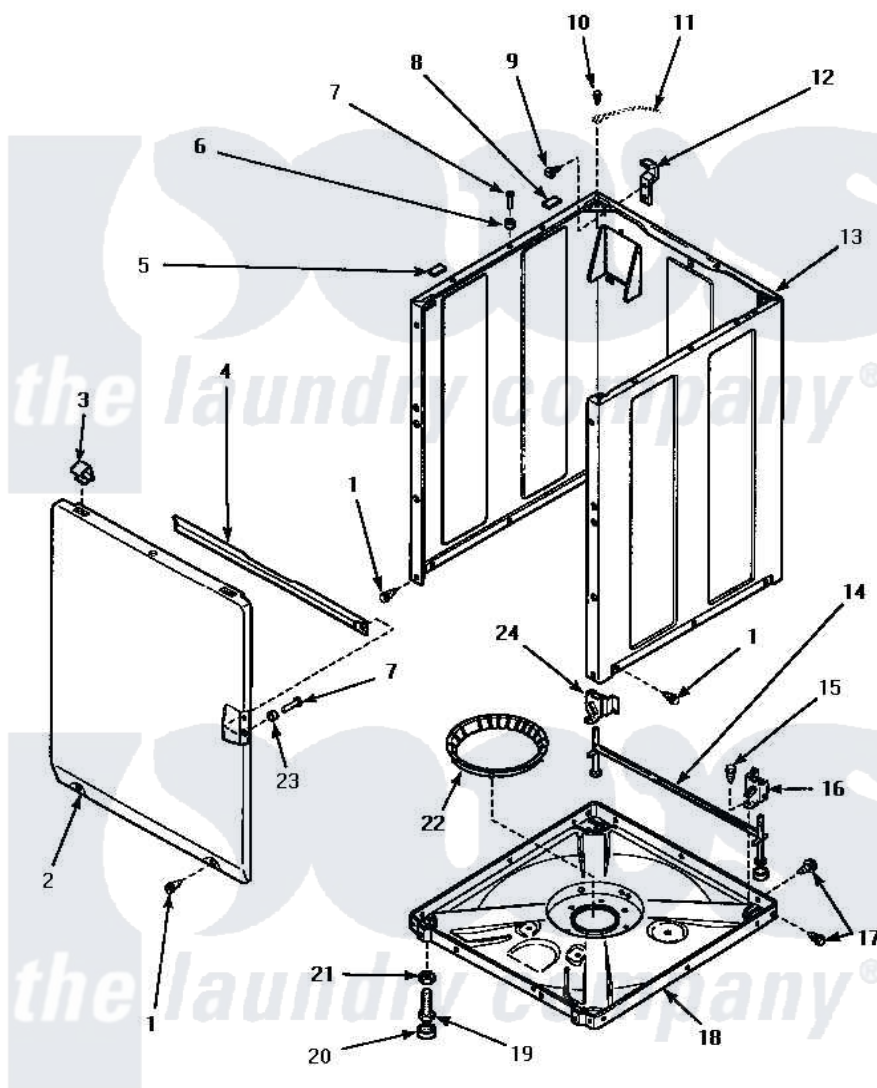

Amana CW9203W3 (BOM: PCW9203W3 A) 07 - FRONT PANEL, BASE ASSY & CABINET ASSY

FRONT PANEL, BASE ASSEMBLY AND CABINET ASSEMBLY

Amana [Residential Amana CW9203W3 \(BOM: PCW9203W3 A\) Washer Parts](#) Parts Diagram 07 - FRONT PANEL, BASE ASSY & CABINET ASSY
 Click on the part number to view part

Item	Original Part Number	Replaced By	Status	Part Description
1	27196	27001200		Screw
2	34656WP			Assembly, Front Panel
3	35865			Clip, Hold-Down Front Panel
4	Y35097		Not Available	BRACE, FRT PNL
5	Y56128			Pad, Bumper
6	56079	505187		Locator, Panel
7	32671	Y014874		Screw, Idler Arm And Sleeve
8	36226			Pad, Bumper .25
9	34499		Not Available	SCREW, No.10B X 1/4 TAP IN HX
10	23962	W10116760		Screw
11	Y00000000		Not Available	SEE NOTE GROUND WIRE
12	Y27103			Hinge, Hold-Down Lug
13	34475WP	38612WP		Kit-Servic
14	34443			Assembly, Leg And Stabilier

15	35148		Not Available	SCREW, 1/4-14 X 3/8 HX HD
16	36036		Not Available	BRACKET, SLL-RIGHT
17	35148		Not Available	SCREW, 1/4-14 X 3/8 HX HD
18	34434P			Assembly Nut/Leg Base
"	36599P			Assembly Nut/ Leg Base
19	Y34319	22003428		Leg, Adjustable
20	34318	40016001		Foot, Rubber
21	Y21899	40038101		Nut, Leg
22	36108		Not Available	SNUBBER PAD & ISOLATOR
23	28102			Locator, Panel
24	36037			Bracket, SII-Left