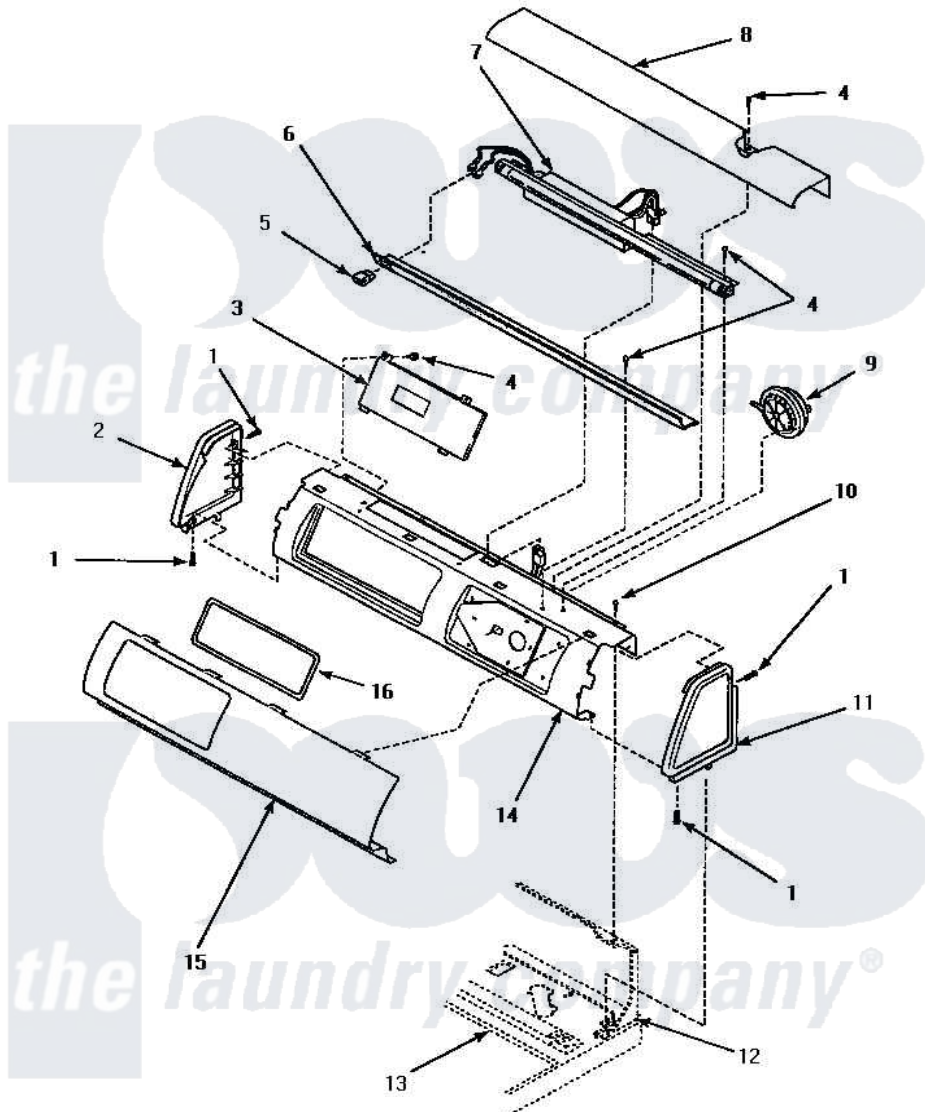

**Amana CW9203W3 (BOM: PCW9203W3 A) 08 - GRAPHIC PANEL, CTRL
MTG PLATE & CTRLS**

**GRAPHIC PANEL, CONTROL MOUNTING PLATE AND CONTROLS
(Models CW9203W2, CW9203W3, LW9203L2 and LW9203W2)**

Amana [Residential Amana CW9203W3 \(BOM: PCW9203W3 A\) Washer Parts](#) Parts Diagram 08 - GRAPHIC PANEL, CTRL MTG PLATE & CTRLS
Click on the part number to view part

Item	Original Part Number	Replaced By	Status	Part Description
"	NOTE:		Not Available	USE OUTER TUB COVER AND GASKET TOOL TO REMOVE 36025P OUTER TUB COVER FROM OUTERTUB AND TO INSTALL 32857 GASKET IN OUTER TUB COVER.
1	501086	90767		Screw, 8A X 3/8 HeX Washer Head Tapping
2	34818W		Not Available	PANEL,END-LH
3	36744WP	R9900570		Control BR
4	23962	W10116760		Screw
5	35038		Not Available	SWITCH/ WHITE
6	34829			Diffuser, Lamp-Clear
7	34841		Not Available	STARTER,FLUORESCENT
"	34836			Assembly, Fluorescent Light
"	34837		Not Available	BULB,FLUORESCENT

8	34824W		Not Available	COVER, TOP (COMPUTOR)
9	36136	39078		Switch- Pr
10	34904	489355		Screw, 8 X 1/2
11	34817W		Not Available	PANEL,END-RH
12	Y00000000		Not Available	SEE NOTE CONTROL HOOD REAR PANEL -- (SEE CABINET TOP PAGE)
13	Y00000000		Not Available	SEE NOTE CABINET TOP -- (SEE CABINET TOP AND CONTROL HOOD REAR PANELPAGE)
14	34822		Not Available	NO LONGER AVAILABLE
15	35312W			Panel, Graphic-Amana
16	35114			Gasket, Electronic Control