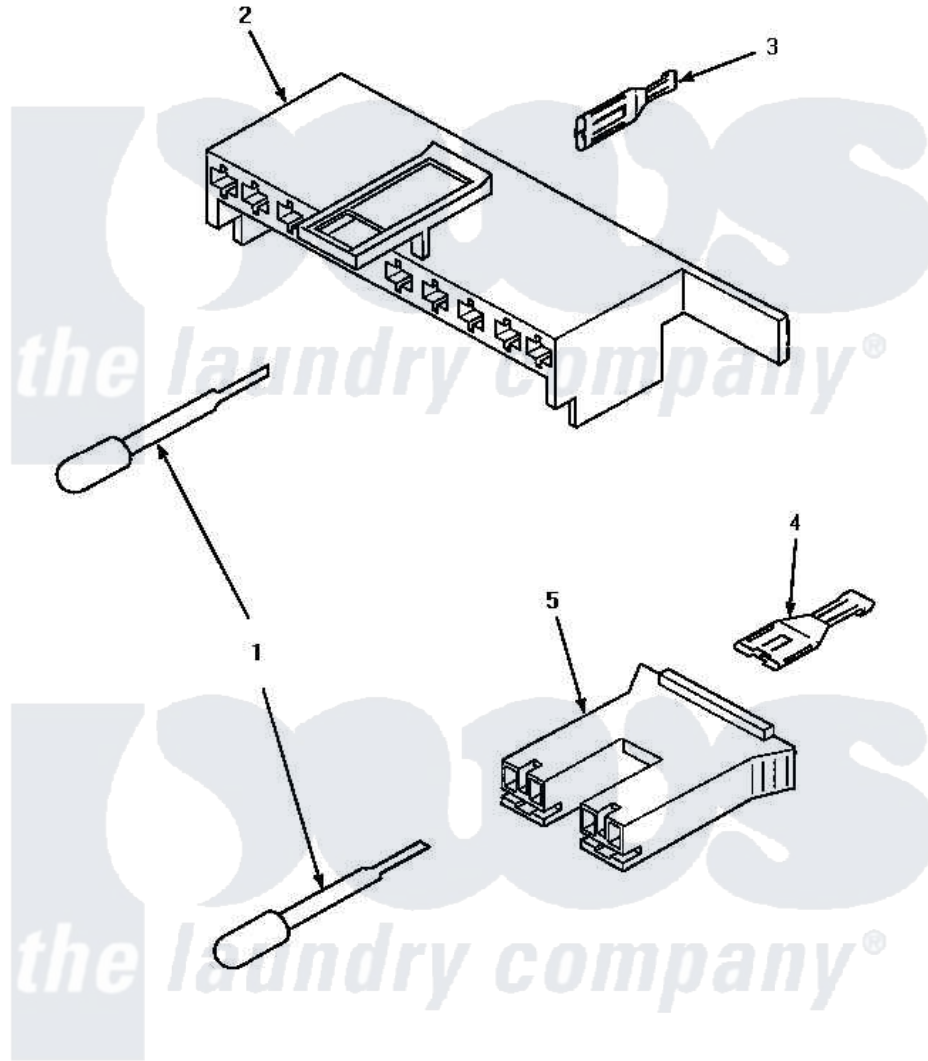

**Amana CW9203W3 (BOM: PCW9203W3 A) 09 - MIX VLV & MTR CONN
BLKS/TERM & EXTRACTOR**

**MIXING VALVE AND MOTOR CONNECTION BLOCKS,
TERMINALS AND TERMINAL EXTRACTOR TOOL**

Amana [Residential Amana CW9203W3 \(BOM: PCW9203W3 A\) Washer Parts](#) Parts Diagram 09 - MIX VLV & MTR
CONN BLKS/TERM & EXTRACTOR
[Click on the part number to view part](#)

Item	Original Part Number	Replaced By	Status	Part Description
1	283P4			Terminal Extractor Tool
2	34677			10 Circuit Plug
3	Y00188			Molex Terminal
4	Y00121		Not Available	SPADE TERMINAL(12 GAUGE) (1/4 INCH-(2) 18 GAUGE WIRES O
5	34676			Plug
"	34675		Not Available	PLUG