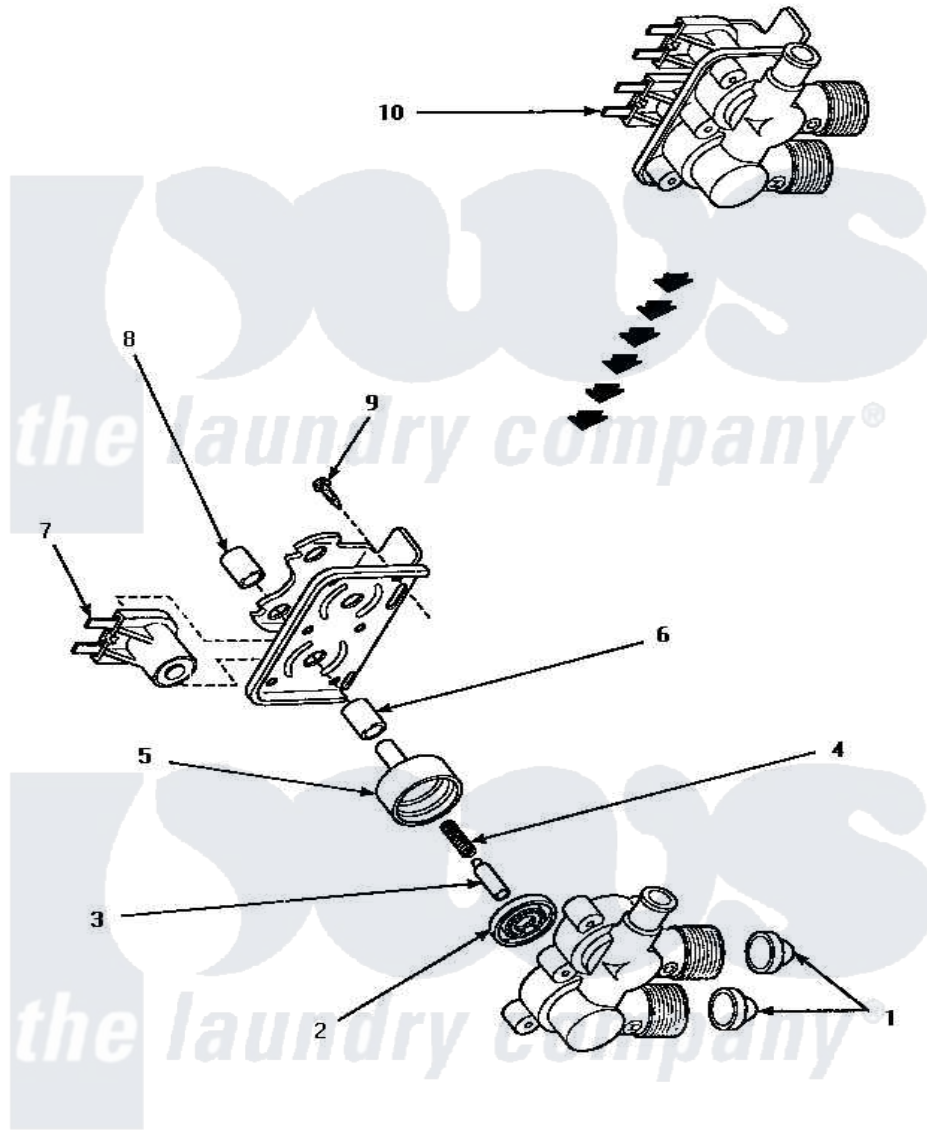

Amana CW9203W3 (BOM: PCW9203W3 A) 10 - MIXING VALVE ASSY

MIXING VALVE ASSEMBLY

Amana [Residential Amana CW9203W3 \(BOM: PCW9203W3 A\) Washer Parts](#) Parts Diagram 10 - MIXING VALVE ASSY

[Click on the part number to view part](#)

Item	Original Part Number	Replaced By	Status	Part Description
1	24122	22002960		Strainer, Washer Inlet
2	24134		Not Available	DIAPHRAGM
3	24132		Not Available	ARMATURE
4	23224E		Not Available	SPRING
5	24130			Guide, Armature
6	24129		Not Available	SLEEVE, SHORT
7	33930A	33930		Valve, Mixing
8	24128		Not Available	SLEEVE, LONG
9	25817C		Not Available	SCREW
10	Y35177		Not Available	VALVE, MIXING-TEMP SENS