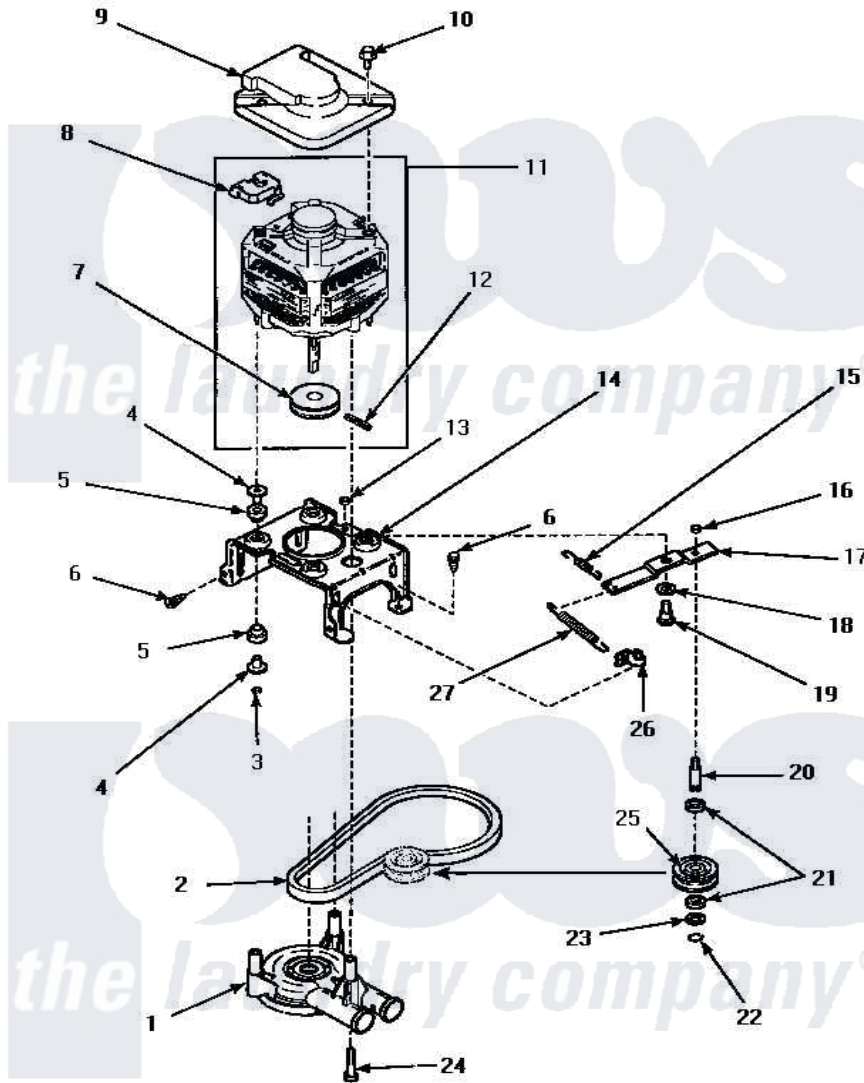

**Amana CW9203W3 (BOM: PCW9203W3 A) 11 - MOTOR, MTG BRKT, BELT, PUMP & IDLER ASSY**

**MOTOR, MOUNTING BRACKET, BELT, PUMP AND IDLER ASSEMBLY**

Amana [Residential Amana CW9203W3 \(BOM: PCW9203W3 A\) Washer Parts](#) Parts Diagram 11 - MOTOR, MTG BRKT, BELT, PUMP & IDLER ASSY  
 Click on the part number to view part

Item	Original Part Number	Replaced By	Status	Part Description
1	36863P	<a href="#">27001233</a>		Pump
2	<a href="#">28808</a>			Belt, Agitate And Spin
3	35423	<a href="#">3400029</a>		Nut, Adapter Plate
4	<a href="#">34791</a>			Post, Mount-Motor
5	<a href="#">34788</a>			Mount, Motor
6	Y31645	<a href="#">27001200</a>		Screw
7	27171		Not Available	PULLEY, MOTOR
8	35632		Not Available	SWITCH, MOTOR
9	34754	<a href="#">40112301</a>		Shield, Motor
10	36639	<a href="#">4312464</a>		Screw
11	34571	<a href="#">27001215</a>		Motor W/Pulley
12	<a href="#">23750</a>			Pin, Roll
13	52566	<a href="#">27001225</a>		Nut, Jam Mid Lock 1/4-20
14	36523	<a href="#">37415P</a>		Kit, Motor Brkt
"	34890		Not Available	BRACKET, MOTOR MOUNT

15	30620		Not Available	SPRING, IDLER LEVER HEL
16	28803	<a href="#">2221070</a>		Clamp, Nylon
17	31054	<a href="#">40041002</a>		Lever, Idler
18	81392	<a href="#">40054701</a>		Washer
19	27229	<a href="#">40038901</a>		Screw, 1/4-20
20	<a href="#">28802</a>			Shaft, Idler
21	<a href="#">Y29443</a>			Washer, Felt
22	<a href="#">23748</a>			Ring, Retaining
23	<a href="#">52549</a>			Washer, 501 ID X3/4 Odx
24	Y34565	<a href="#">40063701</a>		Screw, 10-16 x 1.75
25	28800		Not Available	WHEEL, IDLER
26	<a href="#">28849</a>			Clip, Spring
27	<a href="#">37366</a>			Spring, Idler
NI	258P3		Not Available	KIT, CAPACITOR