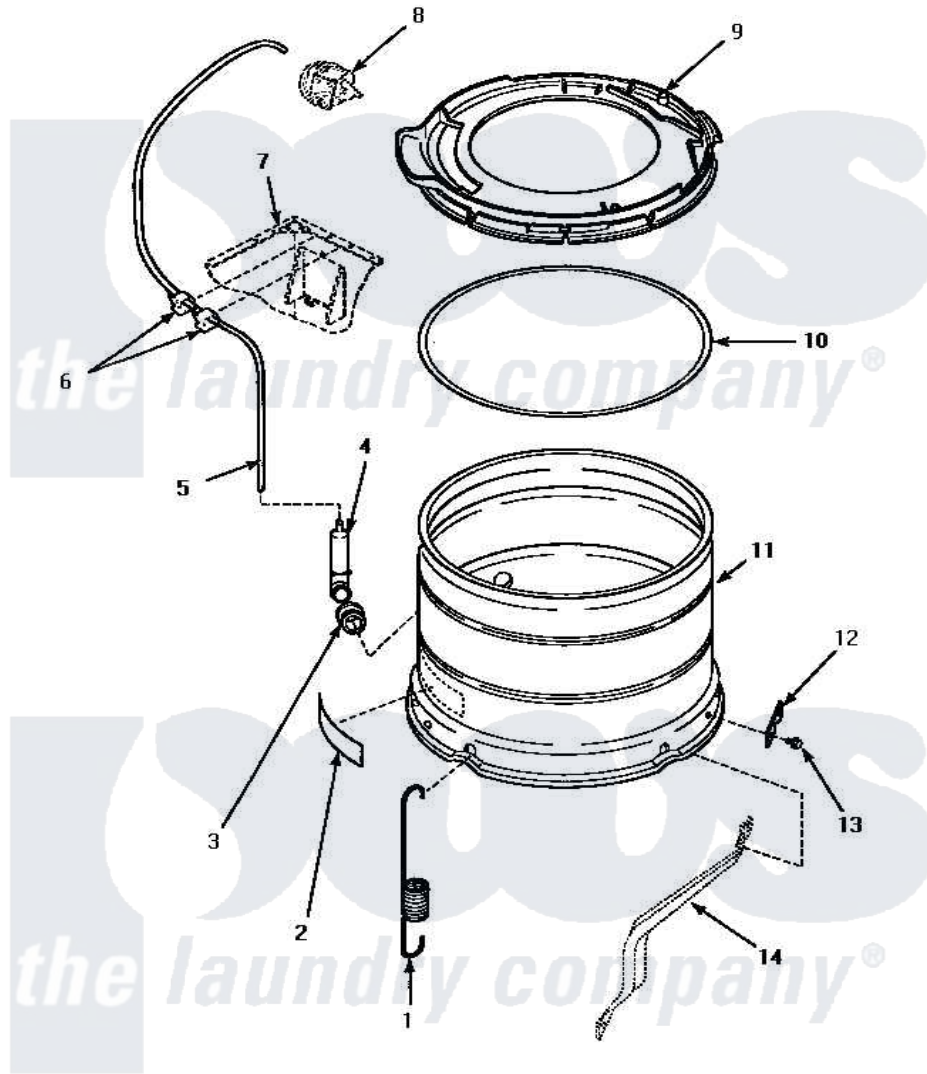

Amana CW9203W3 (BOM: PCW9203W3 A) 12 - OUTER TUB, COVER & PRESSURE HOSE

OUTER TUB, COVER AND PRESSURE HOSE

Amana Residential Amana CW9203W3 (BOM: PCW9203W3 A) Washer Parts Parts Diagram 12 - OUTER TUB, COVER & PRESSURE HOSE

[Click on the part number to view part](#)

Item	Original Part Number	Replaced By	Status	Part Description
1	35948			Spring, Leg-Large Tub
2	500049		Not Available	STICKER
3	29175	40037801		Grommet
4	30907	40008501		Assembly, Pressure Bulb
5	33324			Pressure Hose 38"
6	21036			Clip, Cable
7	Y00000000		Not Available	SEE NOTE CABINET ASSY - (SEE FRONT PANEL, BASE AND CABINET ASSY PAGE)
8	Y00000000		Not Available	SEE NOTE PRESSURE SWITCH - (SEE GRAPHIC PANEL AND CONTROLS PAGE)
9	36025P			Assembly, Tub Cover and Gasket
10	32857			Gasket, Tub Cover Small
11	34438P			Assembly, Outer Tub

12	27926		Plate, Leg .063
13	35369	40128701	Screw, 5/16-18 X .50
14	Y00000000	Not Available	SEE NOTE SUPPORT LEG -- (SEE BEARING HOUSING, PULLEY AND PIVOT DOME PAGE)