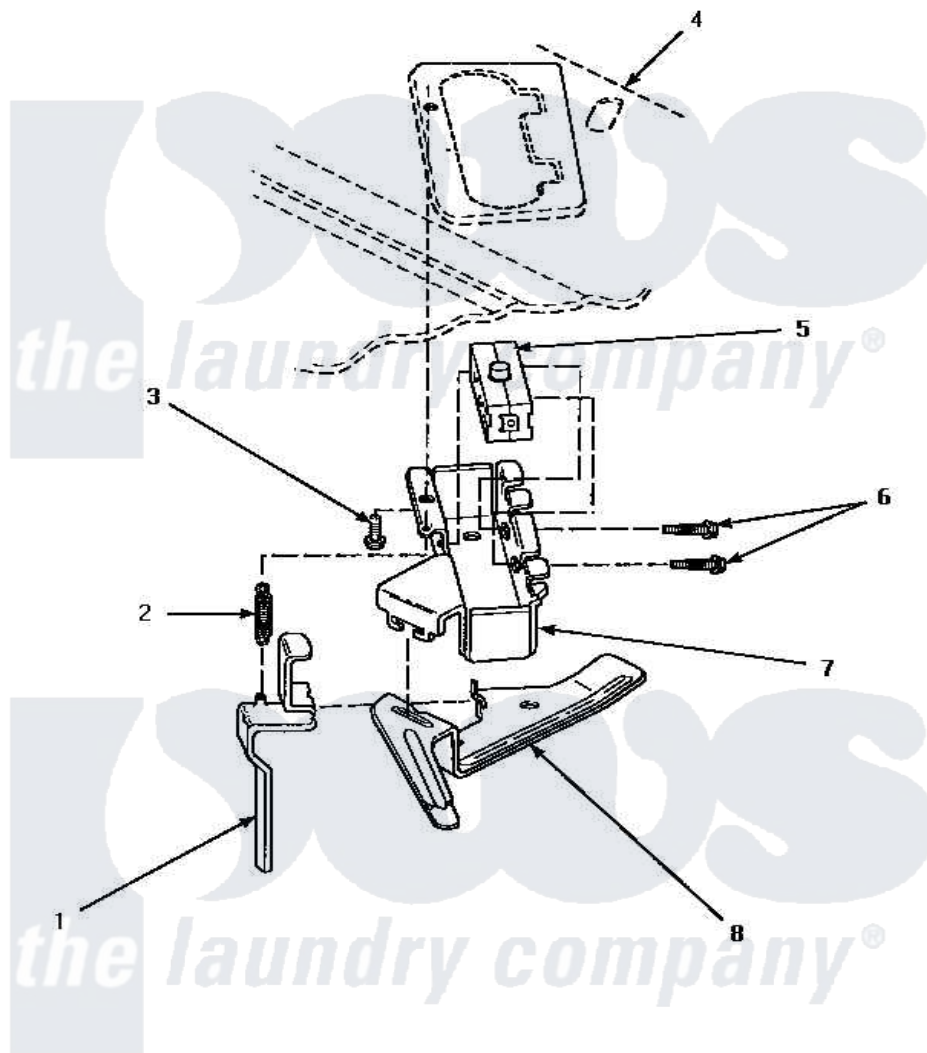

Amana CW9203W3 (BOM: PCW9203W3 A) 13 - OUT-OF-BALANCE SWITCH

OUT-OF-BALANCE SWITCH

Amana Residential Amana CW9203W3 (BOM: PCW9203W3 A) Washer Parts Parts Diagram 13 - OUT-OF-BALANCE SWITCH

[Click on the part number to view part](#)

| Item | Original Part Number | Replaced By | Status | Part Description |
|------|------------------------|---------------------------|---------------|---|
| 1 | 33442 | | | Lever, Unbalanced Load |
| 2 | 33443 | | | Spring |
| 3 | 23962 | W10116760 | | Screw |
| 4 | Y00000000 | | Not Available | SEE NOTE CABINET TOP -- (SEE CABINET TOP AND CONTROL HOOD REAR PANELPAGE) |
| 5 | 33445 | 27001095 | | Switch, Lid |
| 6 | 36510 | | | Screw |
| 7 | 36497P | | | Kit, Switch Holder |
| 8 | 33441 | | | Arm, Actuator |