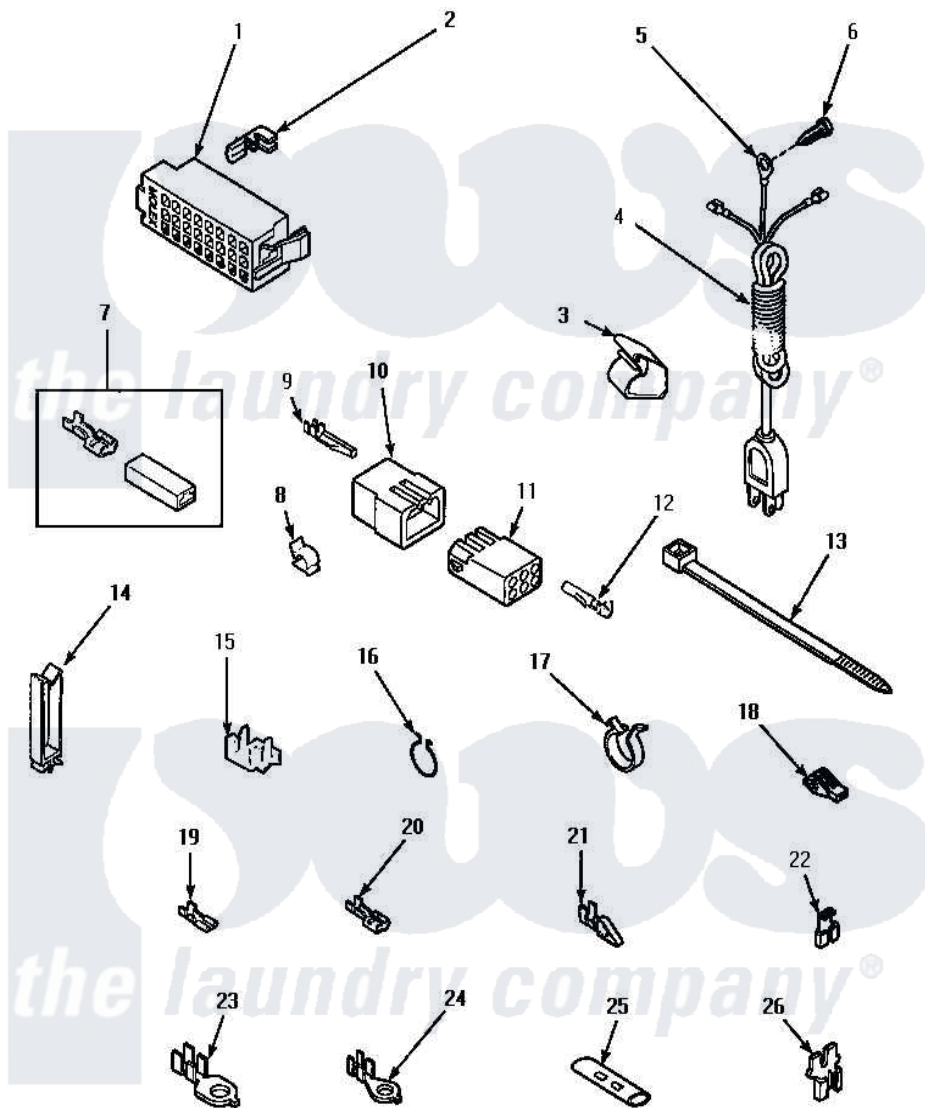

Amana CW9203W3 (BOM: PCW9203W3 A) 14 - POWER CORD & TERMINALS

POWER CORD AND TERMINALS

Amana [Residential Amana CW9203W3 \(BOM: PCW9203W3 A\) Washer Parts](#) Parts Diagram 14 - POWER CORD & TERMINALS

[Click on the part number to view part](#)

Item	Original Part Number	Replaced By	Status	Part Description
1	34123			Housing, LH -24 Position
"	32746			Housing, RH-24 Positi
2	Y00188			Molex Terminal
3	35521		Not Available	CLIP,HARNESS HOLDER
4	33559		Not Available	POWER CORD
5	Y00000000		Not Available	SEE NOTE GROUND WIRE
6	52909			Screw, 10B-16 X 1/2 HeX
7	00234	00359		Terminal Ultra Pod 250 X032F
8	21036			Clip, Cable
9	Y00116			Terminal, Pin-Male
10	23041			Plug, 6 Circuit
"	26302		Not Available	PLUG,1 CIRCUIT
"	23033			Plug, 9 Circuit
11	26163			Receptacle, 9 Circuit
"	26708			Receptacle, 6 Circuit

"	26301		Receptacle, Molex
12	Y00117	5011-XX	093 Female Socket
13	36466	M0321209	Tie-Electrical
14	36274		Not Available CLIP, HARNESS
15	Y00161	B5733302	Clip, Ground
16	51291		Clip, Wire
17	61510	504034	Clip, Wire
18	70210		Not Available INSULATOR,BLUE
19	00112		Terminal, Spade-3/16 Fe
20	Y00119		Not Available SPADE TERMINAL(18 GAUGE) (1/4 INCH-(1) 18 GAUGE WIRE)
21	00220		Not Available TERMINAL,CRIMP-SINGLE
22	Y00120		Terminal, Flag-1/4 Fema
23	Y00113		Not Available TERMINAL,RING-1/4 STUD
24	00110		No.10 18 Gauge Wire
25	21091		Not Available CONNECTOR TWO 1/4 INCH MALE
26	29673		Not Available DOUBLE CONNECTOR