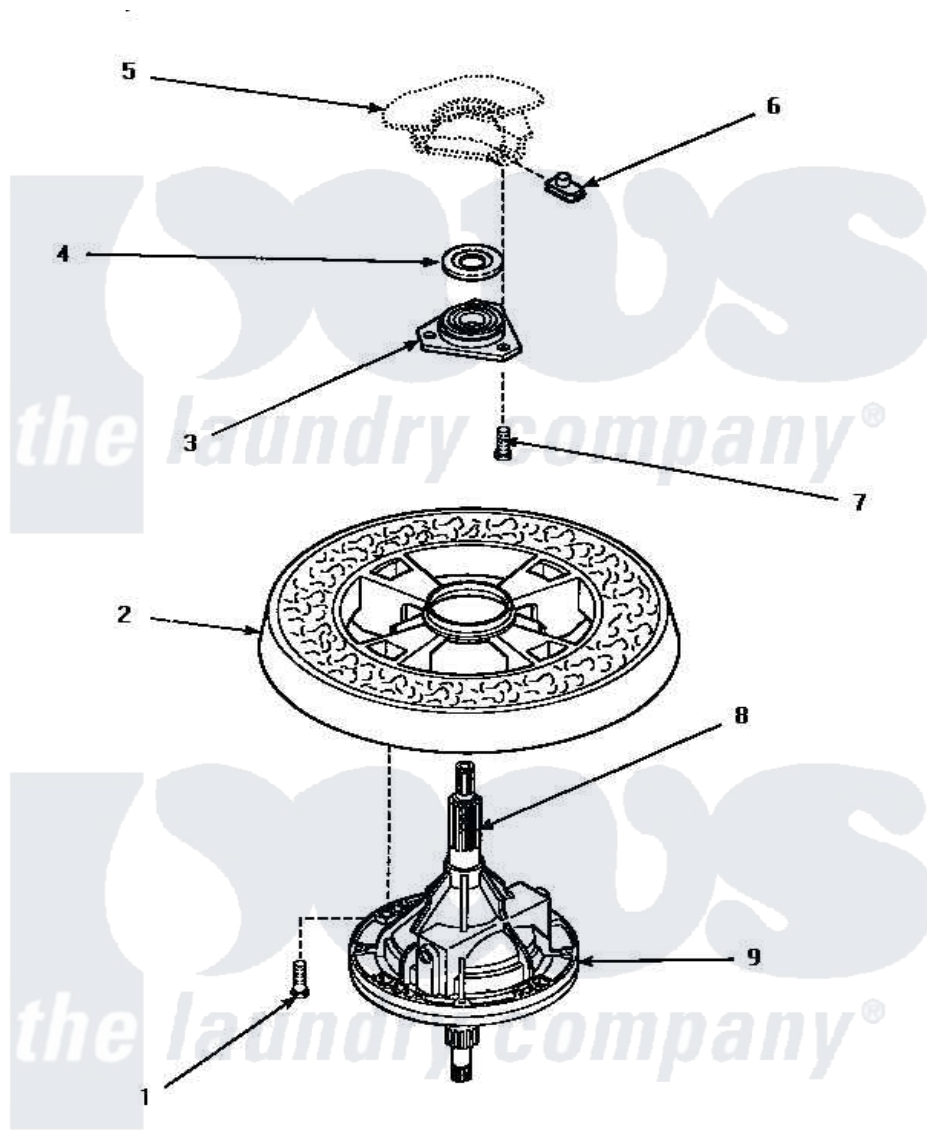

**Amana CW9203W3 (BOM: PCW9203W3 A) 17 - TRANSMISSION ASSY & BALANCE RING**

**TRANSMISSION ASSEMBLY AND BALANCE RING**

Amana [Residential Amana CW9203W3 \(BOM: PCW9203W3 A\) Washer Parts](#) Parts Diagram 17 - TRANSMISSION ASSY & BALANCE RING

[Click on the part number to view part](#)

Item	Original Part Number	Replaced By	Status	Part Description
1	37047		Not Available	SCREW, CAP
2	34731		Not Available	ASSY,BALANCE RING-COMPL
3	27182	<a href="#">40004201P</a>		Main Bearing Assembly
4	<a href="#">27187</a>			Flinger
5	Y00000000		Not Available	SEE NOTE OUTER TUB -- (SEE OUTER TUB, COVER AND PRESSURE HOSE PAGE)
6	<a href="#">27222</a>			Nut, Retainer 5/16-18
7	36991	<a href="#">3400500</a>		Bolt, 3405245 5/16-18 X 3/4
8	<a href="#">27604P</a>			Never-Seeze 1 Oz Tube
9	<a href="#">34526P</a>			Assembly, Transmission