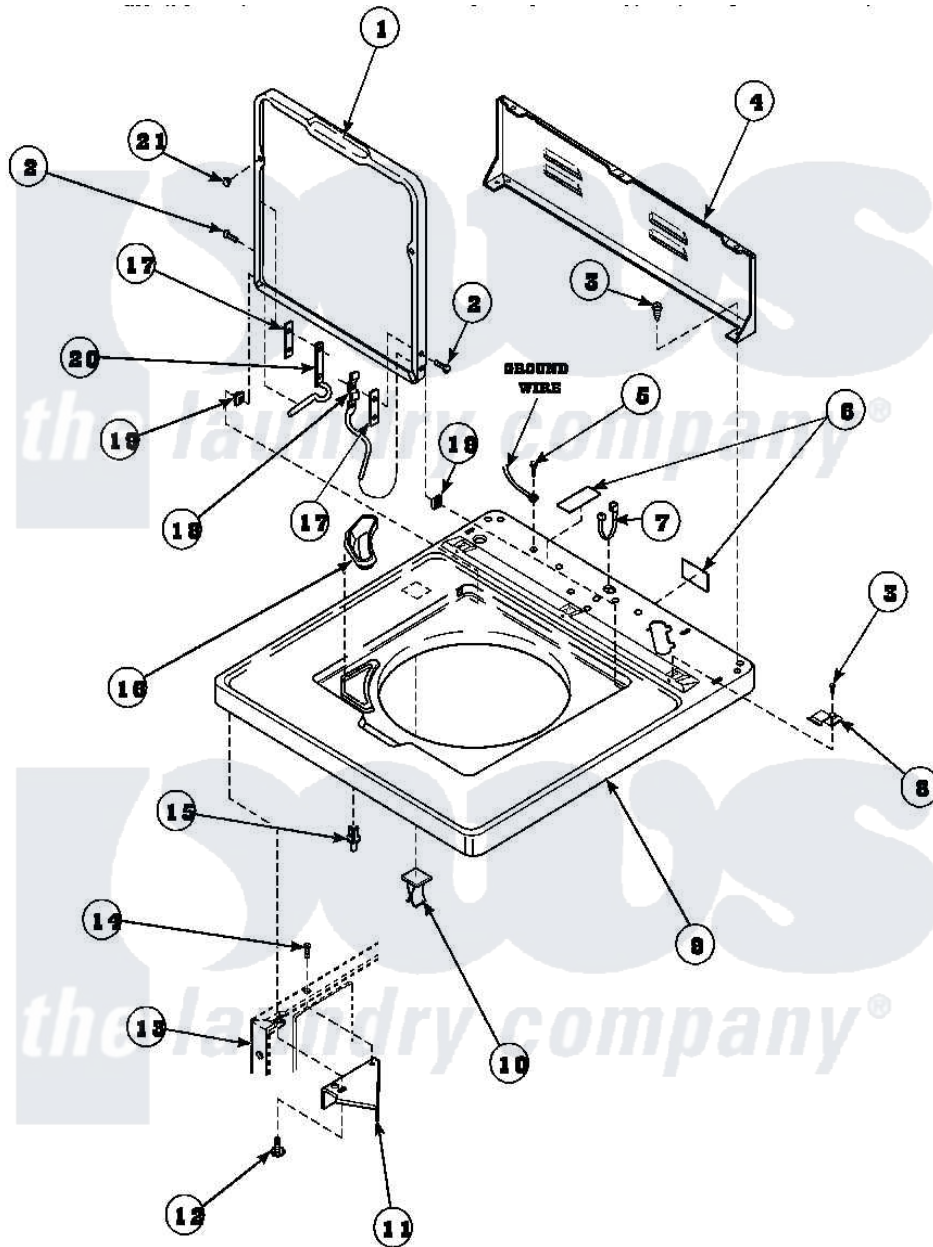

Amana CW9203W3 (BOM: PCW9203W3 B) 06 - CAB TOP/LOADING DR & CTRL HOOD REAR PAN

Amana Residential Amana CW9203W3 (BOM: PCW9203W3 B) Washer Parts Parts Diagram 06 - CAB TOP/LOADING DR & CTRL HOOD REAR PAN
 Click on the part number to view part

Item	Original Part Number	Replaced By	Status	Part Description
1	36018P		Not Available	LOADING DOOR MODELS LW9203x
"	33541P		Not Available	LID
2	34337	W10119828		Screw, Lid Hinge Mounting
3	23962	W10116760		Screw
4	34903		Not Available	PANEL, BACK HOOD (USE 37782)
5	52909			Screw, 10B-16 X 1/2 HeX
6	24903		Not Available	STICKER,DISCONNECT POW
7	21903	211881		Grommet, Cord Part Not Used-Gas Models Only
8	35887	40063901		Clip, Hold Down
9	34902P		Not Available	TOP
10	36519		Not Available	CLIP
11	36034			Bracket, Director-Module

12	Y31644	27001200	Screw
13	34475P	Not Available	CABINET
14	36035	Not Available	SCREW,8-18X3/8 PHIL FLT HD
15	56534		Barrel, Support
16	34776	Not Available	DISPENSER,BLEACH
17	34338		Gasket, Hinge
18	36437		Hinge, Lid R
19	33446	40008201	Bushing, Hinge
20	36513		Hinge, Left
21	21685	40038001	Bumper