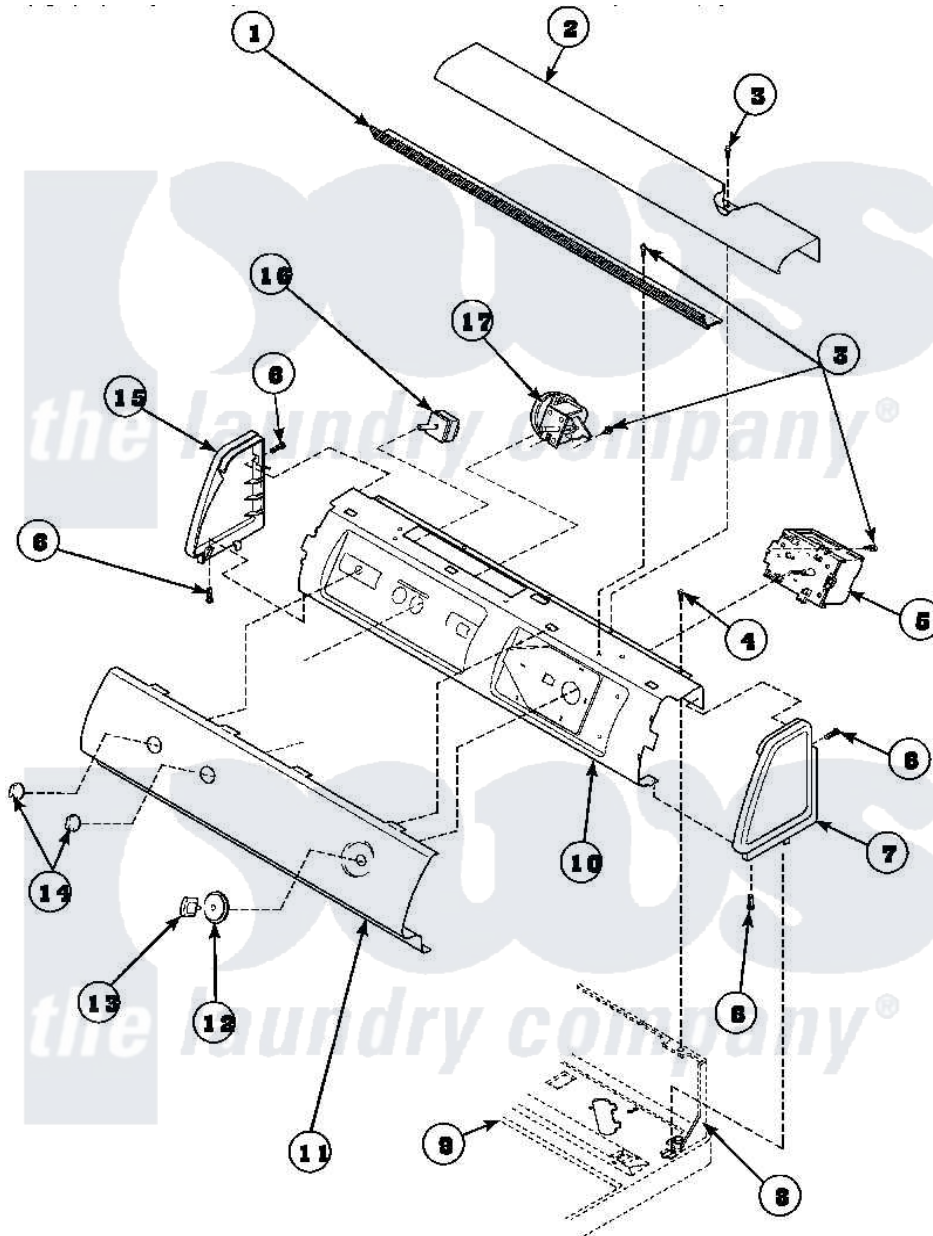

**Amana CW9203W3 (BOM: PCW9203W3 B) 09 - GRAPHIC PANEL, CTRL
MTG PLATE AND CTRLS**

Amana Residential Amana CW9203W3 (BOM: PCW9203W3 B) Washer Parts Parts Diagram 09 - GRAPHIC PANEL, CTRL MTG PLATE AND CTRLS
Click on the part number to view part

Item	Original Part Number	Replaced By	Status	Part Description
3	23962	W10116760		Screw
4	34904	489355		Screw, 8 X 1/2
6	501086	90767		Screw, 8A X 3/8 HeX Washer Head Tapping
8	34903		Not Available	PANEL, BACK HOOD (USE 37782)
9	34902P		Not Available	TOP
10	34821		Not Available	CONTROL MOUNTING PLATE