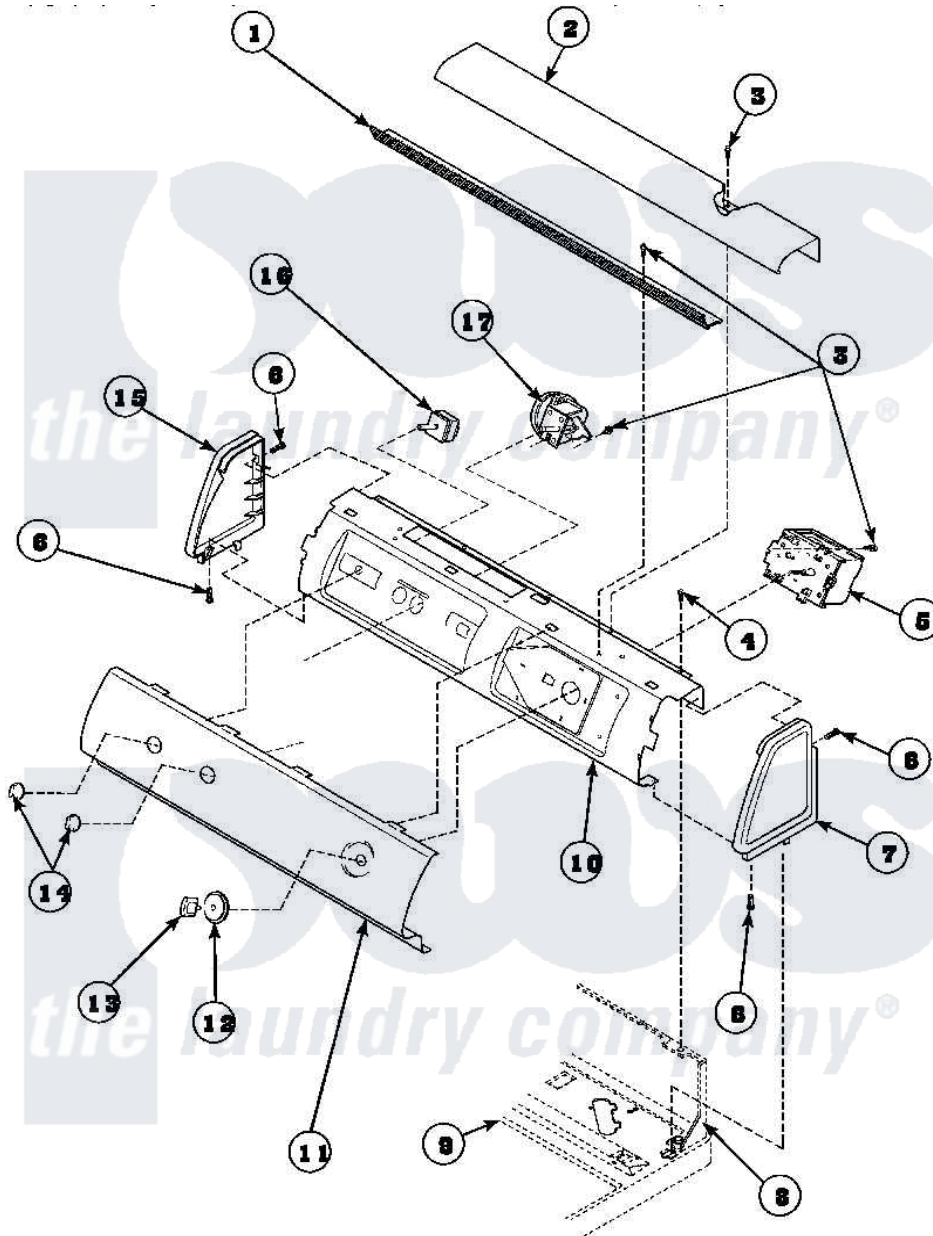

**Amana CW9203W3 (BOM: PCW9203W3 B) 10 - GRAPHIC PANEL, CTRL
MTG PLATE AND CTRLS**

Amana Residential Amana CW9203W3 (BOM: PCW9203W3 B) Washer Parts Parts Diagram 10 - GRAPHIC PANEL, CTRL MTG PLATE AND CTRLS
Click on the part number to view part

Item	Original Part Number	Replaced By	Status	Part Description
2	34824		Not Available	TOP COVER
3	23962	W10116760		Screw
4	34904	489355		Screw, 8 X 1/2
6	501086	90767		Screw, 8A X 3/8 HeX Washer Head Tapping
7	34817		Not Available	END CAP(RIGHT)
8	34903		Not Available	PANEL, BACK HOOD (USE 37782)
9	34902P		Not Available	TOP
10	34821		Not Available	CONTROL MOUNTING PLATE
11	37681W		Not Available	PANEL, GRAPHICS (WHITE)
15	34818		Not Available	END CAP(LEFT)