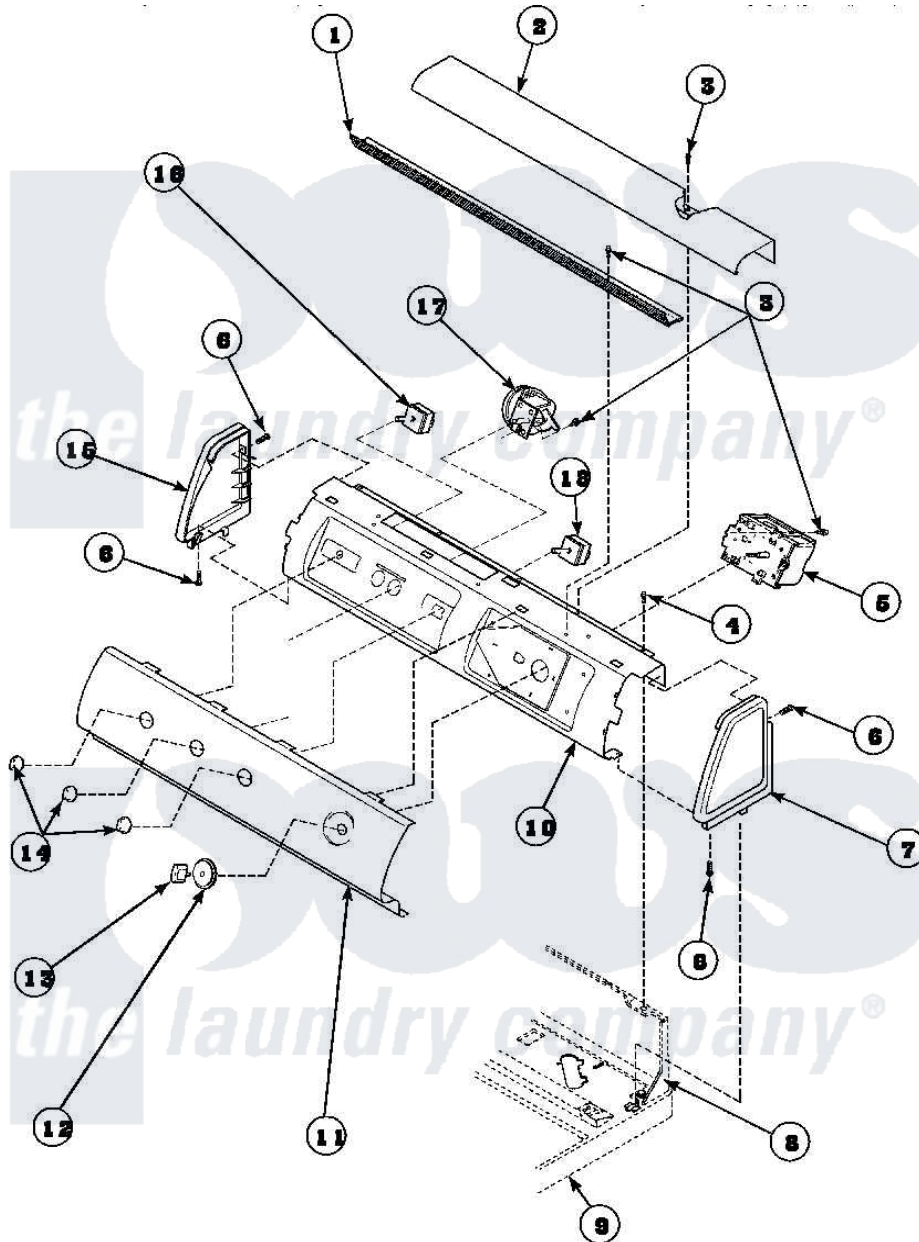

**Amana CW9203W3 (BOM: PCW9203W3 B) 11 - GRAPHIC PANEL, CTRL
MTG PLATE AND CTRLS**

Amana Residential Amana CW9203W3 (BOM: PCW9203W3 B) Washer Parts Parts Diagram 11 - GRAPHIC PANEL, CTRL MTG PLATE AND CTRLS
Click on the part number to view part

Item	Original Part Number	Replaced By	Status	Part Description
2	34824		Not Available	TOP COVER
3	23962	W10116760		Screw
4	34904	489355		Screw, 8 X 1/2
6	501086	90767		Screw, 8A X 3/8 HeX Washer Head Tapping
7	34817		Not Available	END CAP(RIGHT)
8	34903		Not Available	PANEL, BACK HOOD (USE 37782)
9	34902P		Not Available	TOP
10	34821		Not Available	CONTROL MOUNTING PLATE
15	34818		Not Available	END CAP(LEFT)