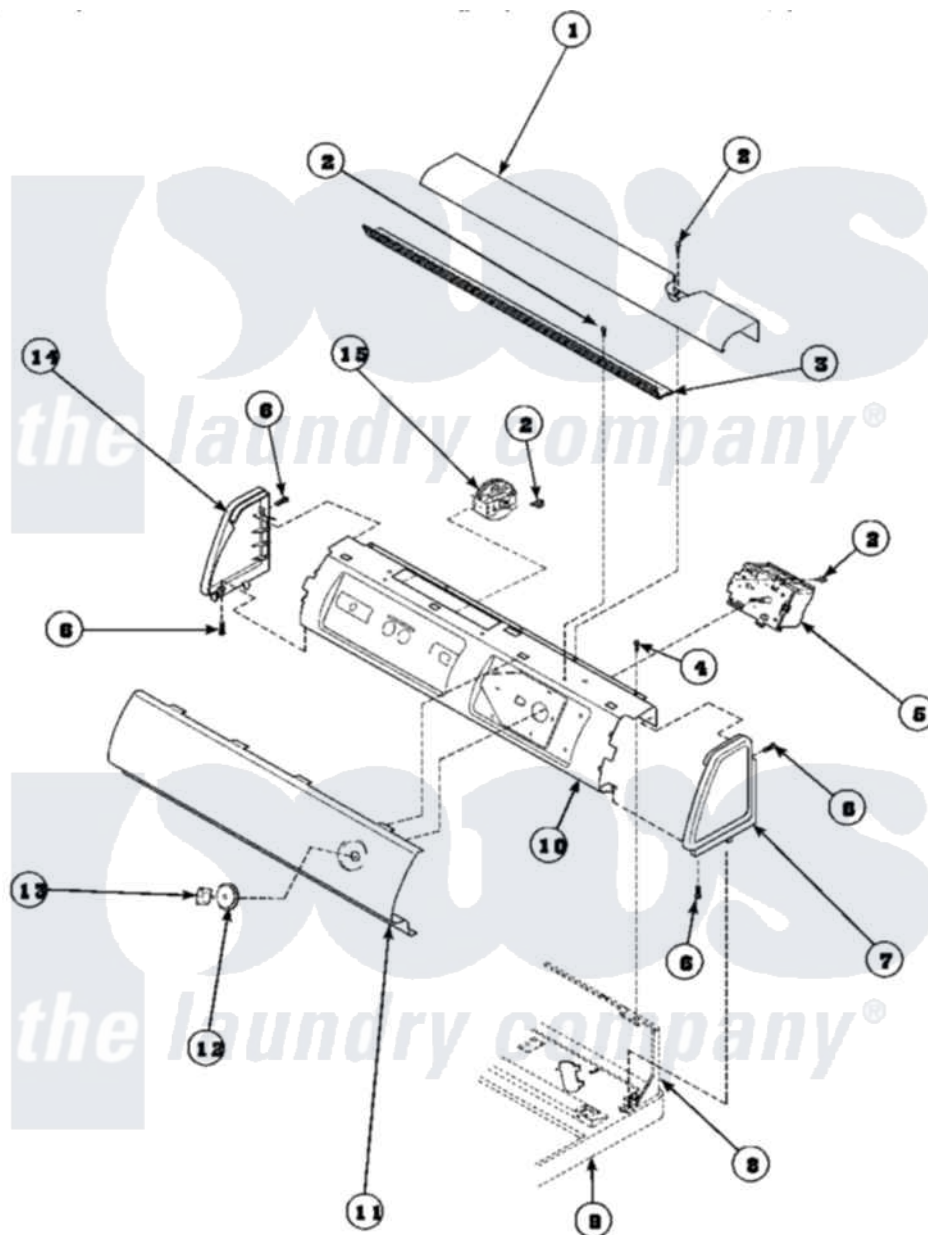

**Amana CW9203W3 (BOM: PCW9203W3 B) 13 - GRAPHIC PANEL, CTRL  
MTG PLATE AND CTRLS**

Amana [Residential Amana CW9203W3 \(BOM: PCW9203W3 B\) Washer Parts](#) Parts Diagram 13 - GRAPHIC PANEL, CTRL MTG PLATE AND CTRLS  
Click on the part number to view part

Item	Original Part Number	Replaced By	Status	Part Description
2	23962	<a href="#">W10116760</a>		Screw
4	34904	<a href="#">489355</a>		Screw, 8 X 1/2
6	501086	<a href="#">90767</a>		Screw, 8A X 3/8 HeX Washer Head Tapping
7	34817		Not Available	END CAP(RIGHT)
8	34903		Not Available	PANEL, BACK HOOD (USE 37782)
9	34902P		Not Available	TOP
10	34821		Not Available	CONTROL MOUNTING PLATE
11	37636W		Not Available	PANEL, GRAPHICS
12	37773W		Not Available	SKIRT, TIMER KNOB
14	34818		Not Available	END CAP(LEFT)