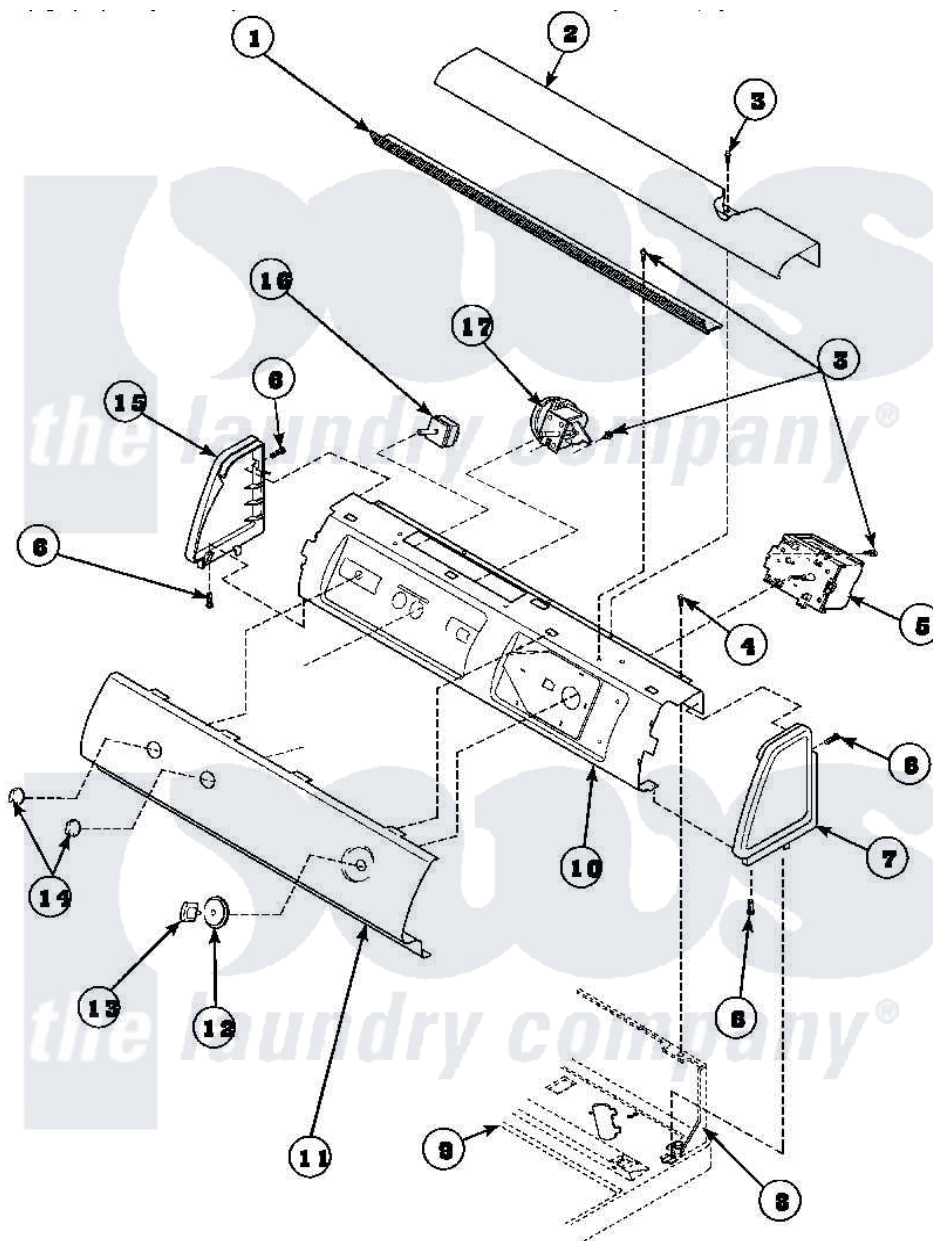

**Amana CW9203W3 (BOM: PCW9203W3 B) 14 - GRAPHIC PANEL, CTRL
MTG PLATE AND CTRLS**

Amana Residential Amana CW9203W3 (BOM: PCW9203W3 B) Washer Parts Parts Diagram 14 - GRAPHIC PANEL, CTRL MTG PLATE AND CTRLS
Click on the part number to view part

Item	Original Part Number	Replaced By	Status	Part Description
2	34824		Not Available	TOP COVER
3	23962	W10116760		Screw
5	34904	489355		Screw, 8 X 1/2
6	501086	90767		Screw, 8A X 3/8 HeX Washer Head Tapping
7	34817		Not Available	END CAP(RIGHT)
8	34903		Not Available	PANEL, BACK HOOD (USE 37782)
9	34902P		Not Available	TOP
11	34821		Not Available	CONTROL MOUNTING PLATE
15	34818		Not Available	END CAP(LEFT)