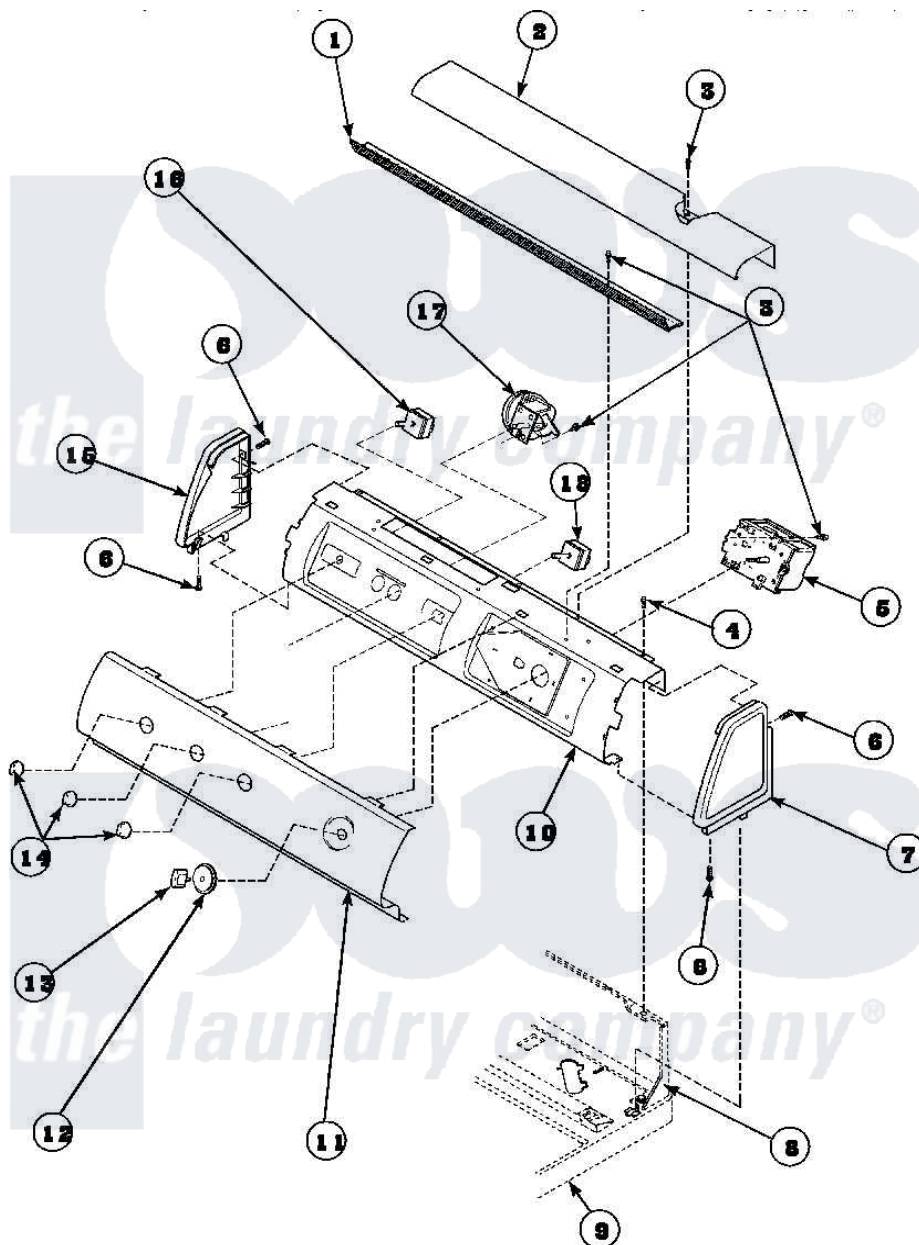

Amana CW9203W3 (BOM: PCW9203W3 B) 15 - GRAPHIC PANEL, CTRL
MTG PLATE AND CTRLS

Amana Residential Amana CW9203W3 (BOM: PCW9203W3 B) Washer Parts Parts Diagram 15 - GRAPHIC PANEL, CTRL MTG PLATE AND CTRLS
Click on the part number to view part

Item	Original Part Number	Replaced By	Status	Part Description
3	23962	W10116760		Screw
4	34904	489355		Screw, 8 X 1/2
6	501086	90767		Screw, 8A X 3/8 HeX Washer Head Tapping
8	34903		Not Available	PANEL, BACK HOOD (USE 37782)
9	34902P		Not Available	TOP
10	34821		Not Available	CONTROL MOUNTING PLATE