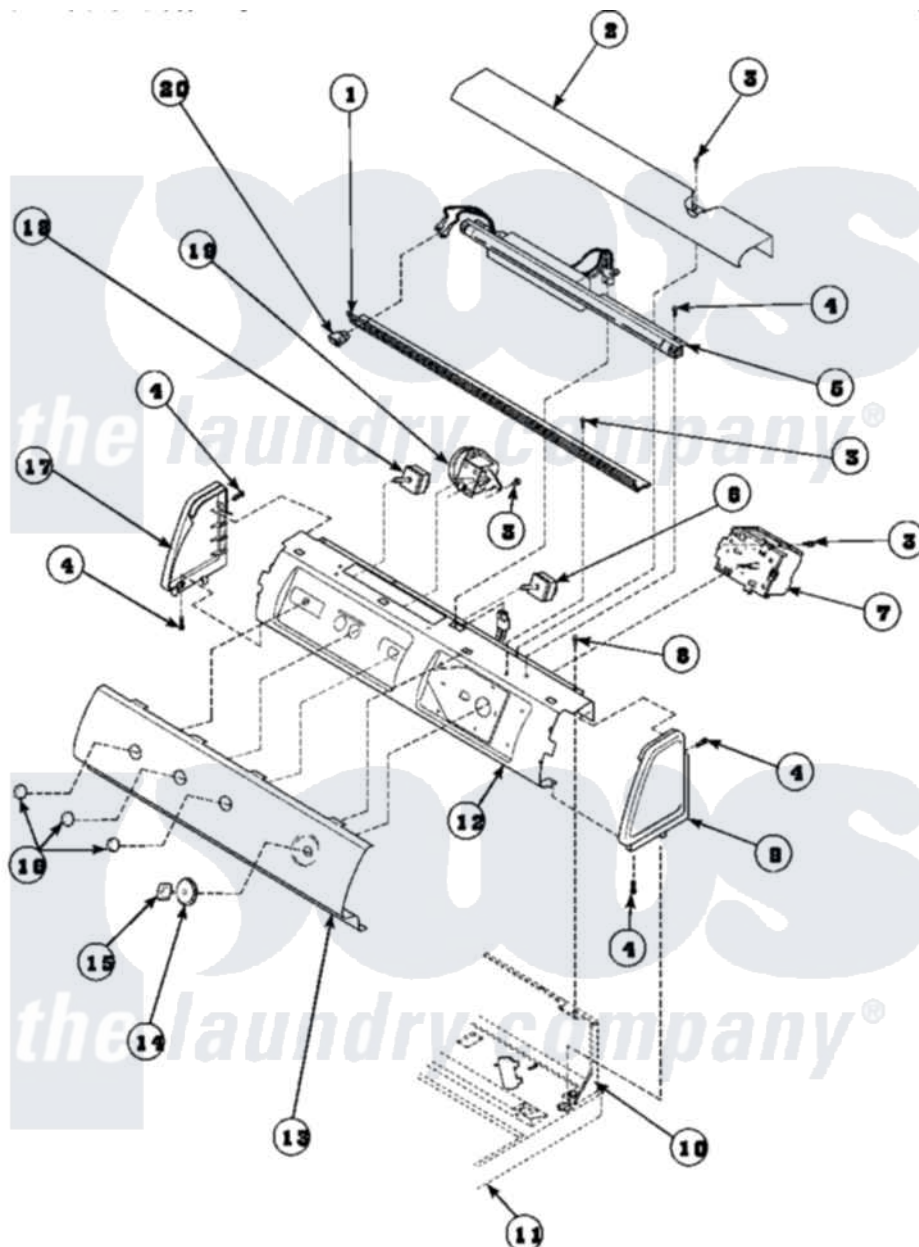

**Amana CW9203W3 (BOM: PCW9203W3 B) 16 - GRAPHIC PANEL, CTRL  
MTG PLATE AND CTRLS**

Amana Residential Amana CW9203W3 (BOM: PCW9203W3 B) Washer Parts Parts Diagram 16 - GRAPHIC PANEL, CTRL MTG PLATE AND CTRLS  
Click on the part number to view part

Item	Original Part Number	Replaced By	Status	Part Description
1	<a href="#">34829</a>			Diffuser, Lamp-Clear
2	34824		Not Available	TOP COVER
3	23962	<a href="#">W10116760</a>		Screw
4	501086	<a href="#">90767</a>		Screw, 8A X 3/8 HeX Washer Head Tapping
5	<a href="#">34836</a>			Assembly, Fluorescent Light
8	34904	<a href="#">489355</a>		Screw, 8 X 1/2
9	34817		Not Available	END CAP(RIGHT)
10	34903		Not Available	PANEL, BACK HOOD (USE 37782)
11	34902P		Not Available	TOP
12	34821		Not Available	CONTROL MOUNTING PLATE
17	34818		Not Available	END CAP(LEFT)
20	35038		Not Available	SWITCH/ WHITE