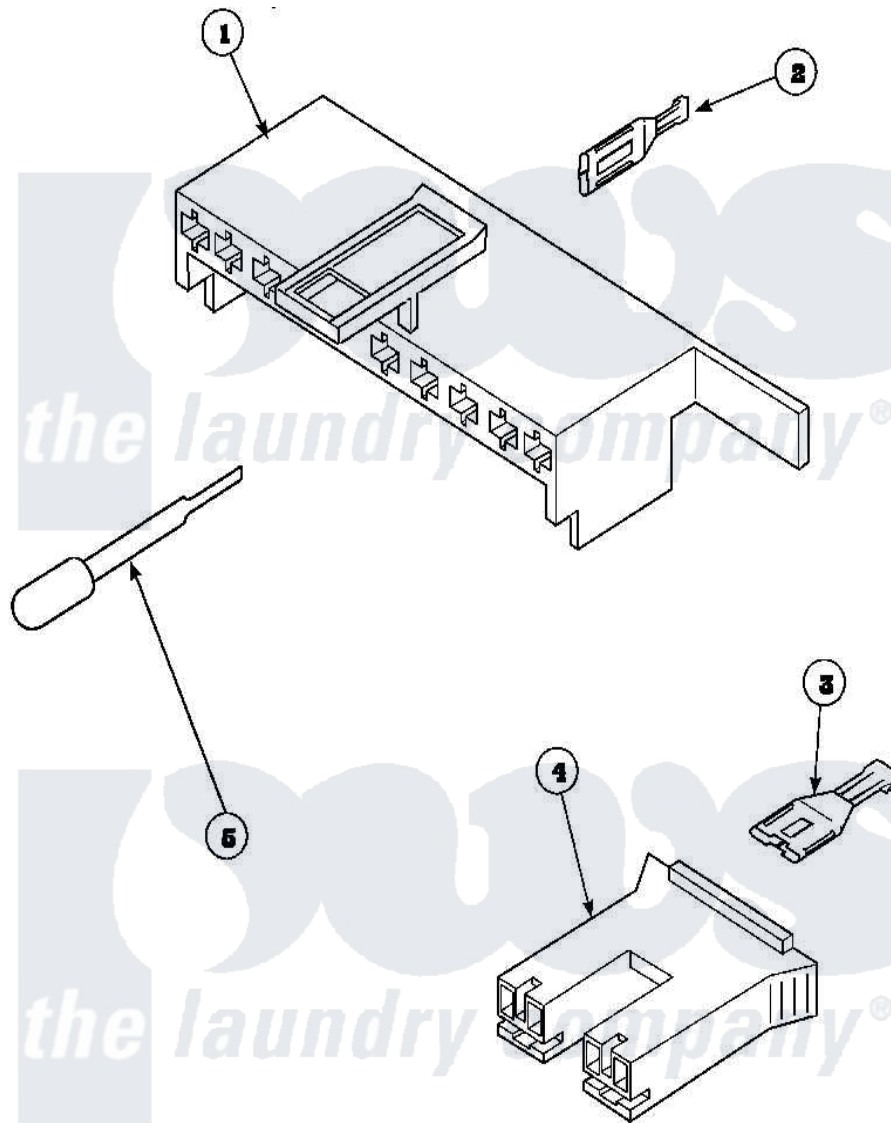

Amana CW9203W3 (BOM: PCW9203W3 B) 19 - MIXING VALVE & MOTOR
CONN BLOCKS, TERM

Amana Residential Amana CW9203W3 (BOM: PCW9203W3 B) Washer Parts Parts Diagram 19 - MIXING
VALVE & MOTOR CONN BLOCKS, TERM
Click on the part number to view part

Item	Original Part Number	Replaced By	Status	Part Description
1	34677			10 Circuit Plug
2	Y00188			Molex Terminal
4	34676			Plug
"	34675		Not Available	PLUG
5	283P4			Terminal Extractor Tool