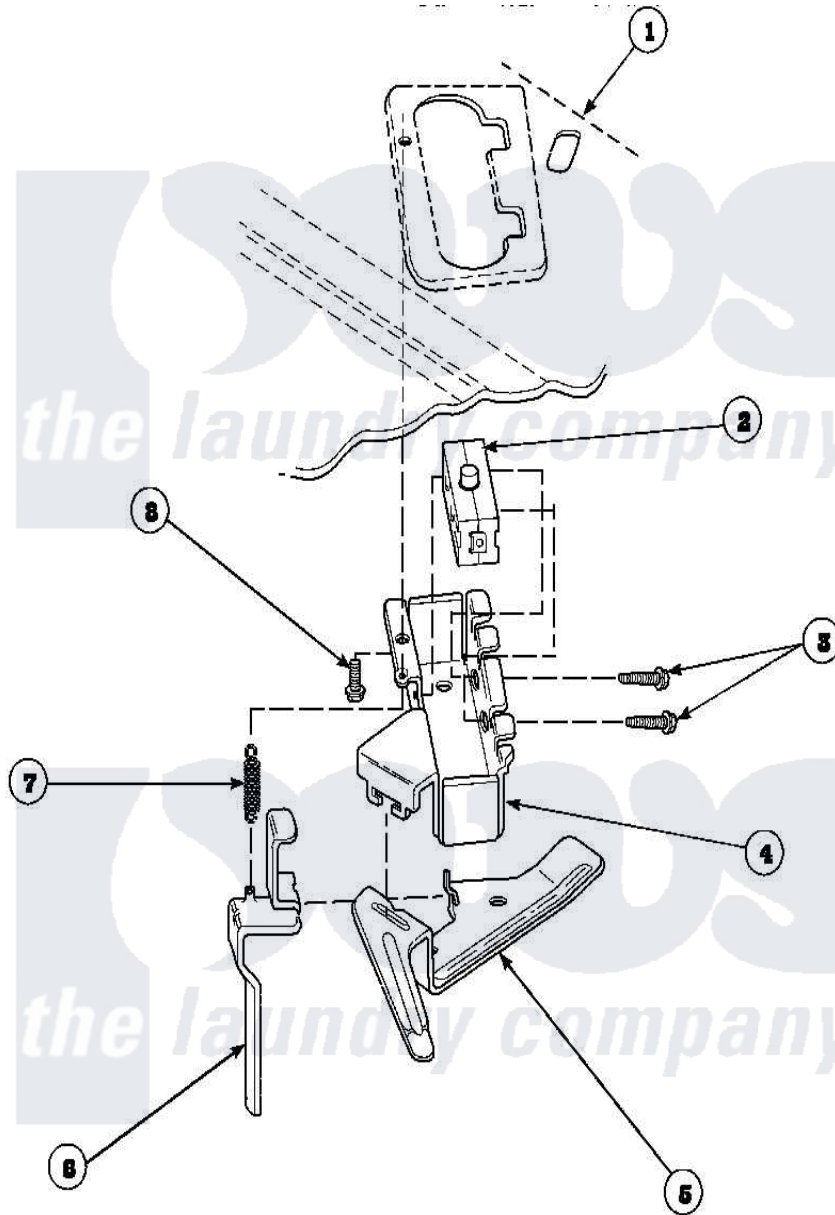

Amana CW9203W3 (BOM: PCW9203W3 B) 22 - OUT-OF-BALANCE SWITCH

Amana Residential Amana CW9203W3 (BOM: PCW9203W3 B) Washer Parts Parts Diagram 22 - OUT-OF-BALANCE SWITCH

[Click on the part number to view part](#)

Item	Original Part Number	Replaced By	Status	Part Description
1	34902P		Not Available	TOP
2	33445	27001095		Switch, Lid
3	36510			Screw
4	36497P			Kit, Switch Holder
5	33441			Arm, Actuator
6	33442			Lever, Unbalanced Load
7	33443			Spring
8	23962	W10116760		Screw