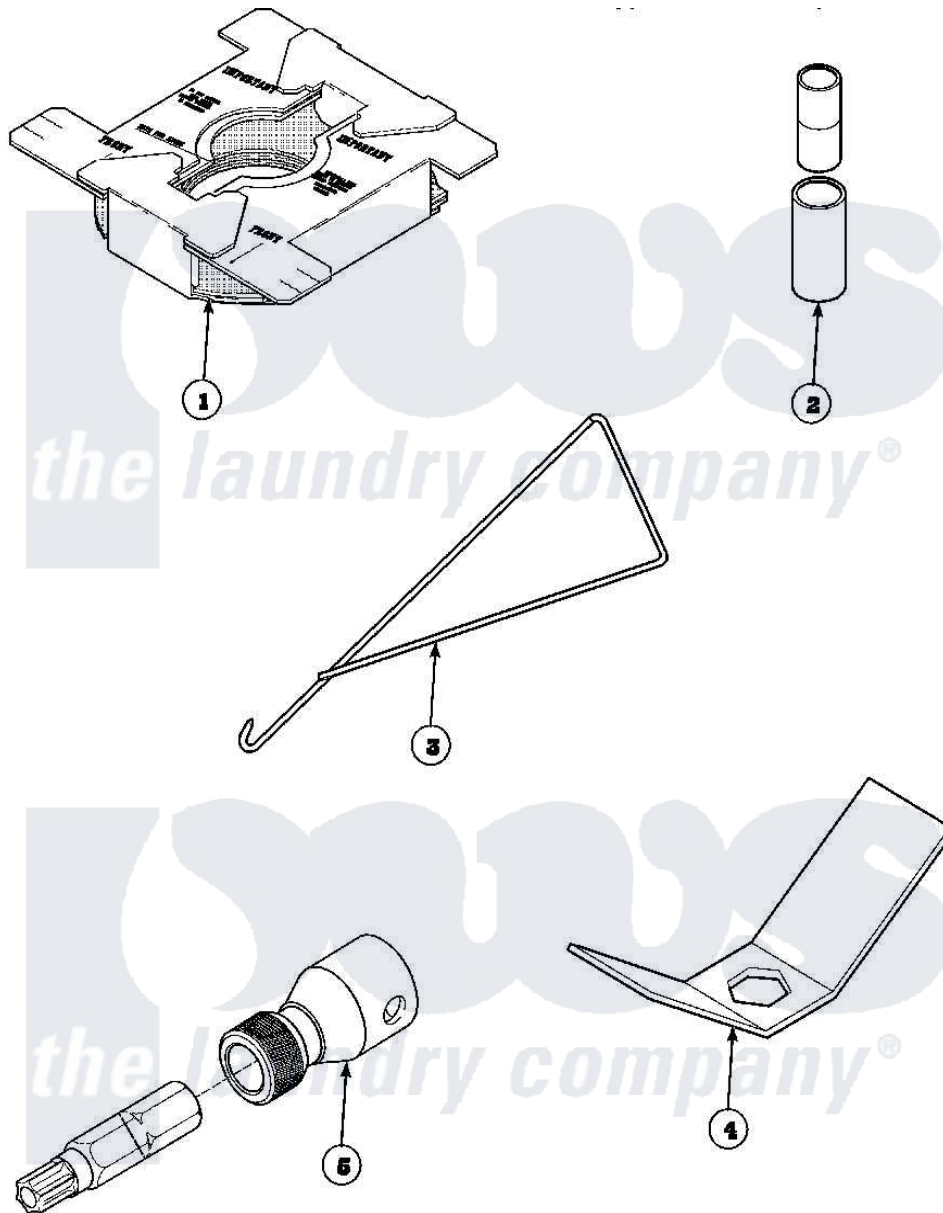

Amana CW9203W3 (BOM: PCW9203W3 B) 25 - SPECIAL TOOLS

Amana Residential Amana CW9203W3 (BOM: PCW9203W3 B) Washer Parts Parts Diagram 25 - SPECIAL TOOLS

[Click on the part number to view part](#)

Item	Original Part Number	Replaced By	Status	Part Description
1	36926		Not Available	BRACE, SHIPPING
2	242P4			Installer, Spring
3	289P4	321P4		Hook, Spring
4	237P4	306P4		Hex Wrench
5	282P4			T25 Tamper Resistant Bit
"	24161			Torx Bit Holder
NI	555P3	725P3		Kit