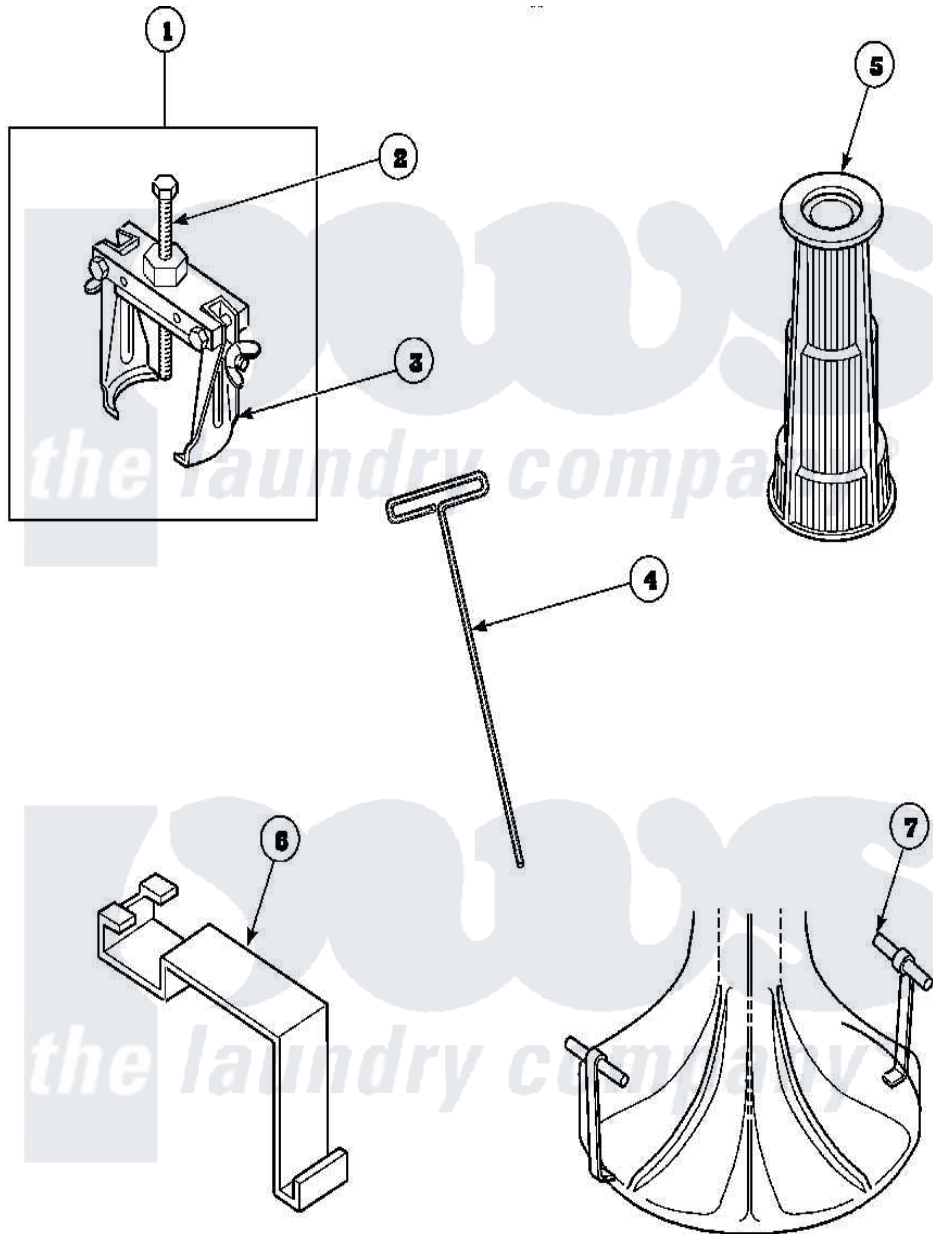

Amana CW9203W3 (BOM: PCW9203W3 B) 26 - SPECIAL TOOLS

Amana Residential Amana CW9203W3 (BOM: PCW9203W3 B) Washer Parts Parts Diagram 26 - SPECIAL

TOOLS

[Click on the part number to view part](#)

Item	Original Part Number	Replaced By	Status	Part Description
1	294P4			Bell Tool
2	294P4B			Drive Bell Bolt
3	294P4A			Jaw, Drive Bell Tool
4	291P4		Not Available	WRENCH, T - ALLEN
5	293P4			Seal Tool
6	254P4P			Agitator Hooks
7	273P4			Tub Cover Gasket Tool
NI	555P3	725P3		Kit