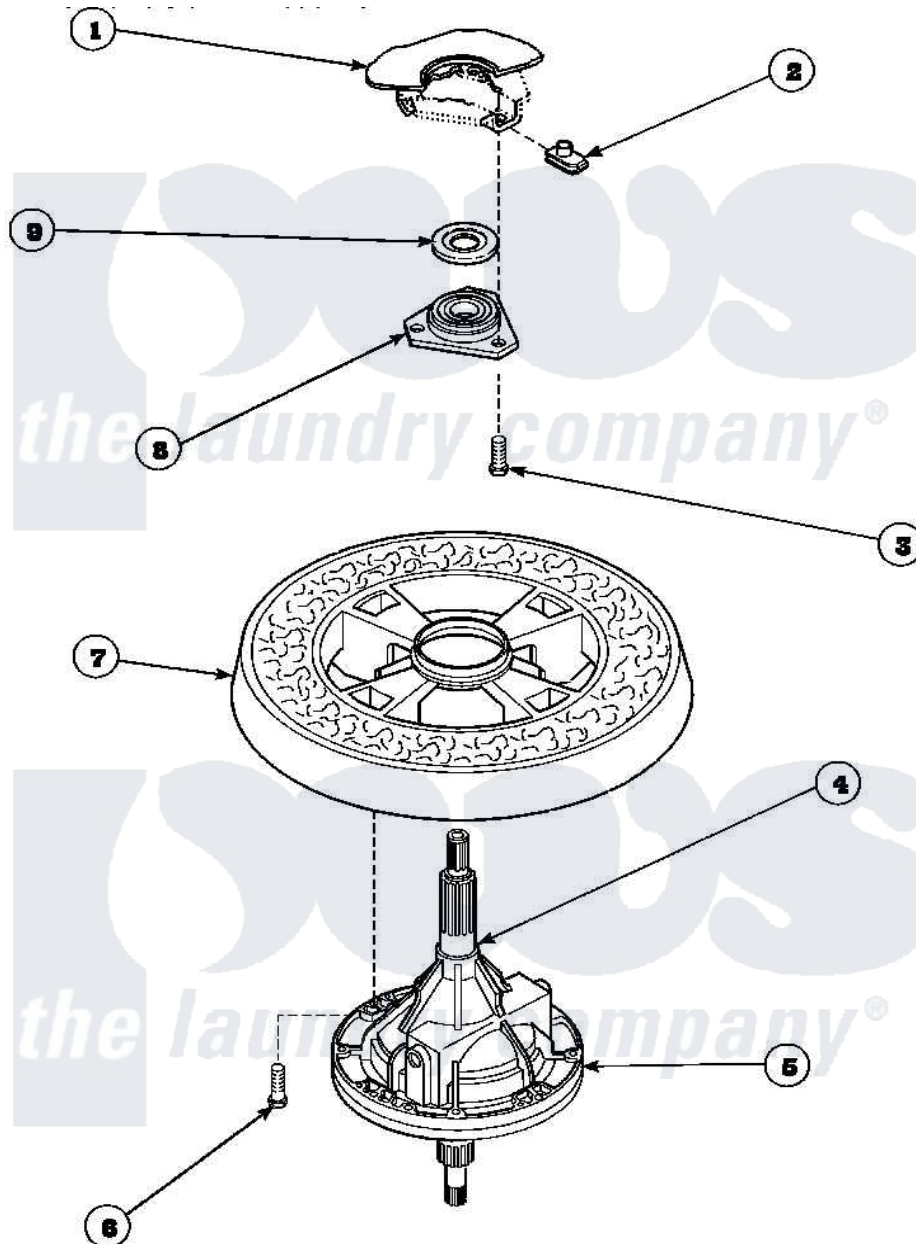

Amana CW9203W3 (BOM: PCW9203W3 B) 27 - TRANSMISSION ASSY AND BALANCE RING

Amana Residential Amana CW9203W3 (BOM: PCW9203W3 B) Washer Parts Parts Diagram 27 - TRANSMISSION ASSY AND BALANCE RING
 Click on the part number to view part

Item	Original Part Number	Replaced By	Status	Part Description
1	34438P			Assembly, Outer Tub
2	27222			Nut, Retainer 5/16-18
3	36991	3400500		Bolt, 3405245 5/16-18 X 3/4
4	27604P			Never-Seeze 1 Oz Tube
5	34526P			Assembly, Transmission
6	37047		Not Available	SCREW, CAP
7	34731		Not Available	ASSY,BALANCE RING-COMPL
8	27182	40004201P		Main Bearing Assembly
9	27187			Flinger