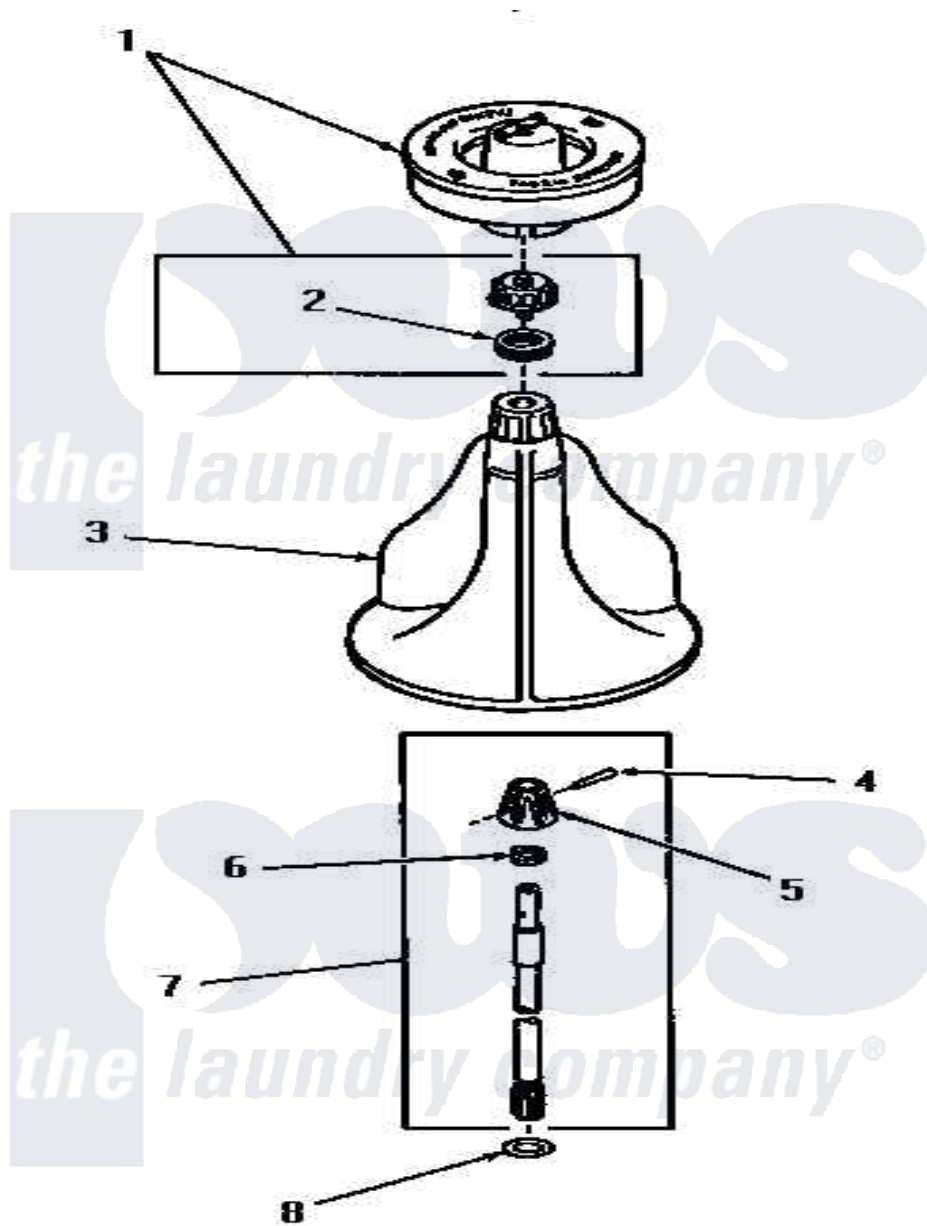

# Amana DA1040 03 - AGITATOR, SHAFT & FABRIC SOFTENER DISP

Amana Residential Amana DA1040 Washer Parts Parts Diagram 03 - AGITATOR, SHAFT & FABRIC SOFTENER DISP  
 Click on the part number to view part

Item	Original Part Number	Replaced By	Status	Part Description
1	<a href="#">26014</a>			Assembly, Cap And Ring-Agitator
2	<a href="#">20136</a>			Ring
3	<a href="#">26006</a>			Assembly, Agitator
4	<a href="#">20243</a>			Pin, Taper
5	20056		Not Available	BLOCK, DRIVE
6	20057	<a href="#">222T017P01</a>		Washer FIB 21/32 ID X 1156 OD X 1/8
7	21751	<a href="#">21751P</a>		Assyshaft
8	<a href="#">22135</a>			Washer