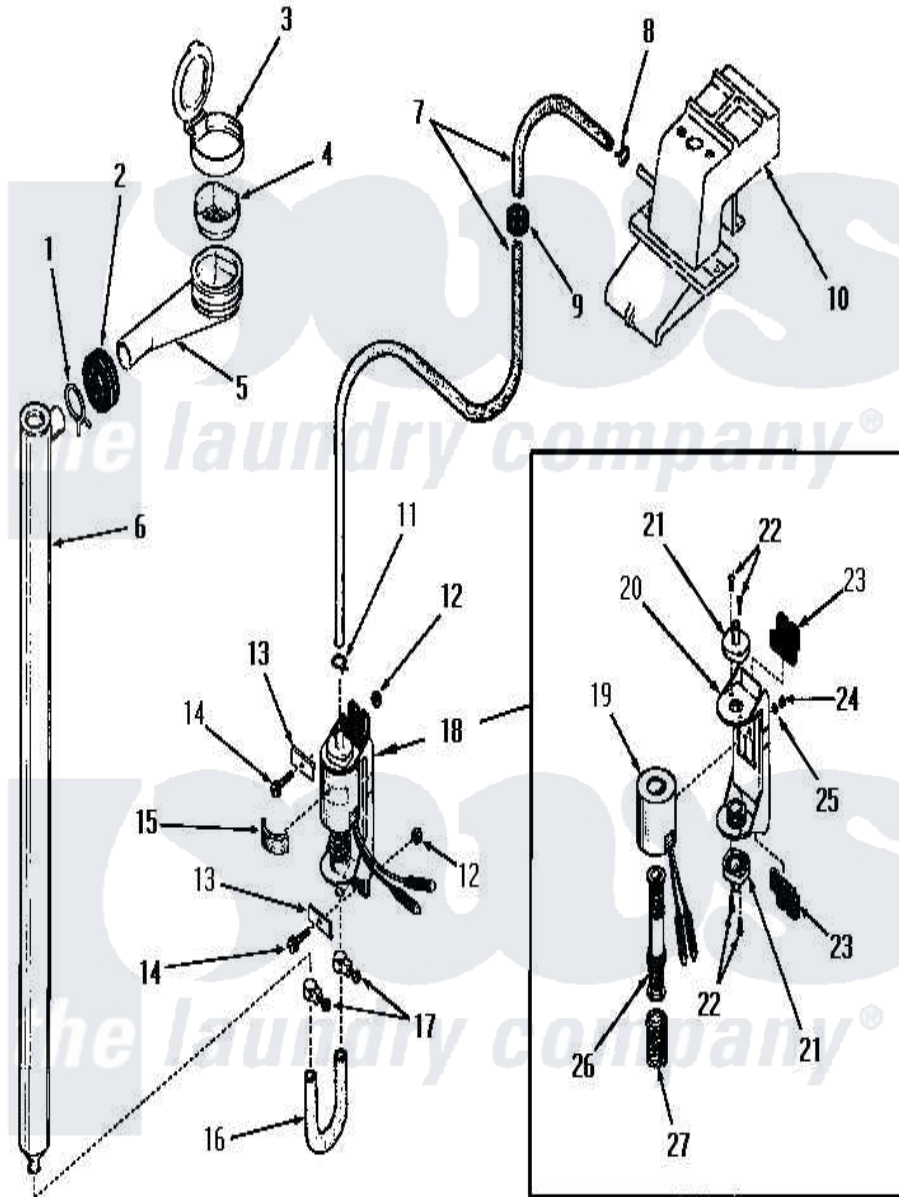

Amana DA1040 04 - BEACH DISPENSER

Amana Residential Amana DA1040 Washer Parts Parts Diagram 04 - BEACH DISPENSER
 Click on the part number to view part

Item	Original Part Number	Replaced By	Status	Part Description
1	Y03640		Not Available	CLAMP
2	20118		Not Available	GROMMET,1982 INV
3	22484		Not Available	BLEACH LID
4	21984			Cover, Dispenser
5	22377		Not Available	DISPENSER xREPLACE
6	22303		Not Available	TUBE,BLEACH
7	22300		Not Available	HOSE
8	23410		Not Available	HOSE CLAMP
9	22299		Not Available	GROMMET
10	Y00000000		Not Available	SEE NOTE WATER INLET
11	22295		Not Available	HOSE CLAMP
12	22001			Nut, 10-24 Nylon Hex BR
13	Y22287		Not Available	BLEACH PUMP BRACKET
14	25989		Not Available	HEX HEAD SCREW
15	25220		Not Available	BUMPER
16	22302		Not Available	HOSE

17	24904	Not Available	CLAMP
18	22337		Pump, Bleach
19	22337B	Not Available	COIL AND FRAME
20	22337A	Not Available	BASE
21	22337E	Not Available	HOSE CONNECTOR
22	51356	Not Available	SCREW,6-32 X 5/16 RD H
23	22337F	Not Available	ISOLATION MOUNT
24	22337G	Not Available	NUT
25	21735	Not Available	LOCKWASHER,No.10 INTSHKP
26	22337C	Not Available	ARMATURE AND VALVE
27	22337D	Not Available	SPRING