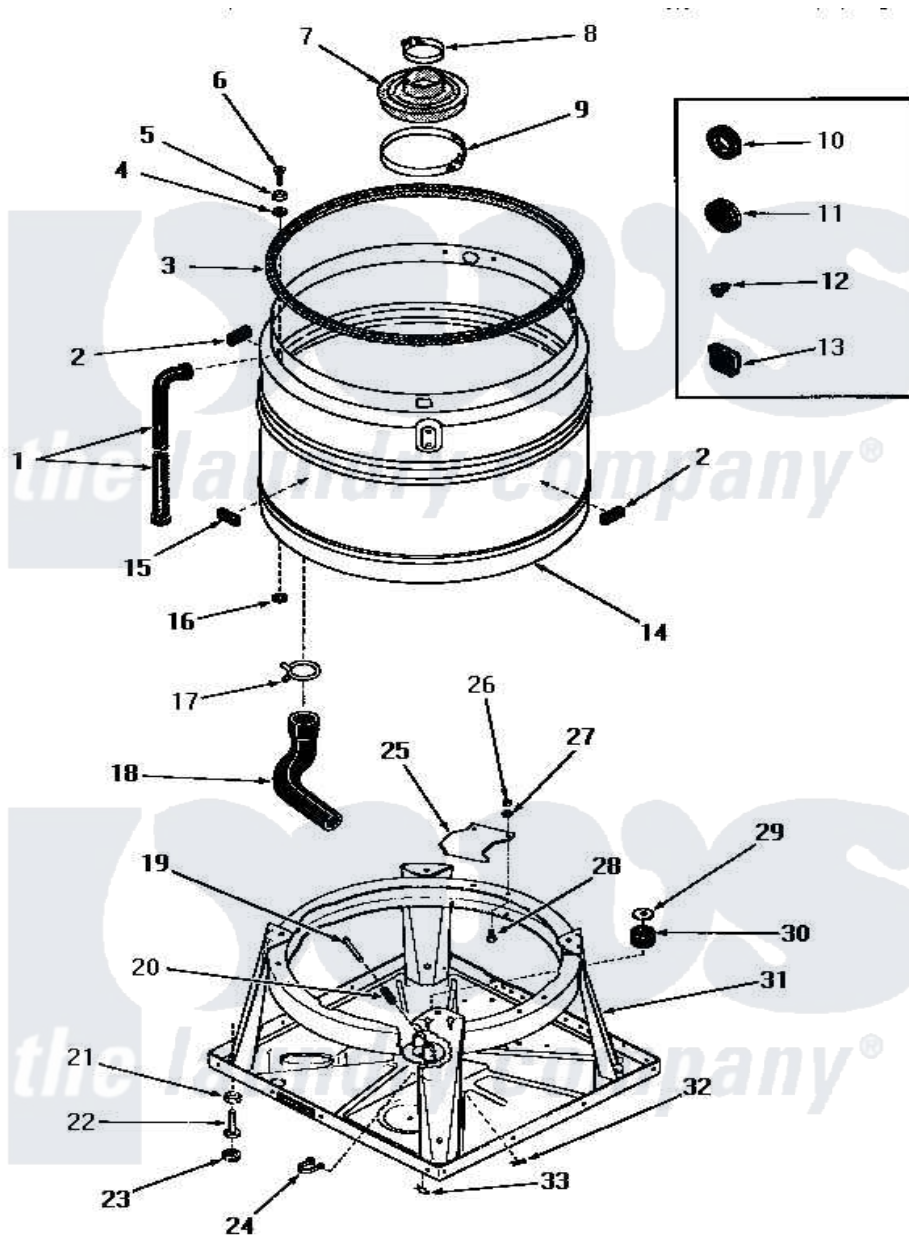

Amana DA1040 05 - BOOT, CHASSIS AND DRAIN TUB

Amana Residential Amana DA1040 Washer Parts Parts Diagram 05 - BOOT, CHASSIS AND DRAIN TUB
 Click on the part number to view part

Item	Original Part Number	Replaced By	Status	Part Description
1	22818		Not Available	HOSE
2	23258			Pad, Bumper
3	21233		Not Available	GASKET
4	20112			Grommet
5	20111			Washer
6	20259		Not Available	SCREW
7	20129		Not Available	BOOT
8	20107			Upper Clamp
9	20108	F200201		Clamp Hose #56
10	20118		Not Available	GROMMET,1982 INV
11	20305	20-305		Sizzle Do Not Ship Ups
12	21393	21-393		Piezo Sounder
13	21651			Grommet
14	25983			Drain Tub, Shur-Fil
15	23257		Not Available	PAD,BUMPER
16	20115			Grommet

17	10180		Not Available	CLAMP
18	25112			Hose
19	Y22693		Not Available	HOLD-DOWN PIN
20	Y22690		Not Available	FERRULE
21	Y21899	40038101		Nut, Leg
22	20409	22003428		Leg, Adjustable
23	21749	40016001		Foot, Rubber
24	22837		Not Available	STRAP,WIRE
25	21905			Plate, Snubber
26	20275	27001225		Nut, Jam Mid Lock 1/4-20
27	03189			LoCkwasher, 1/4 Std-C P
28	02422			Screw, 1/4-20 X 1/2 HeX
29	20162		Not Available	SPACER
30	20195		Not Available	GROMMET
31	26028			Assembly, Chassis xReplace
32	Y22689		Not Available	PIN CLIP
33	26012	2-6012		Blower Wheel