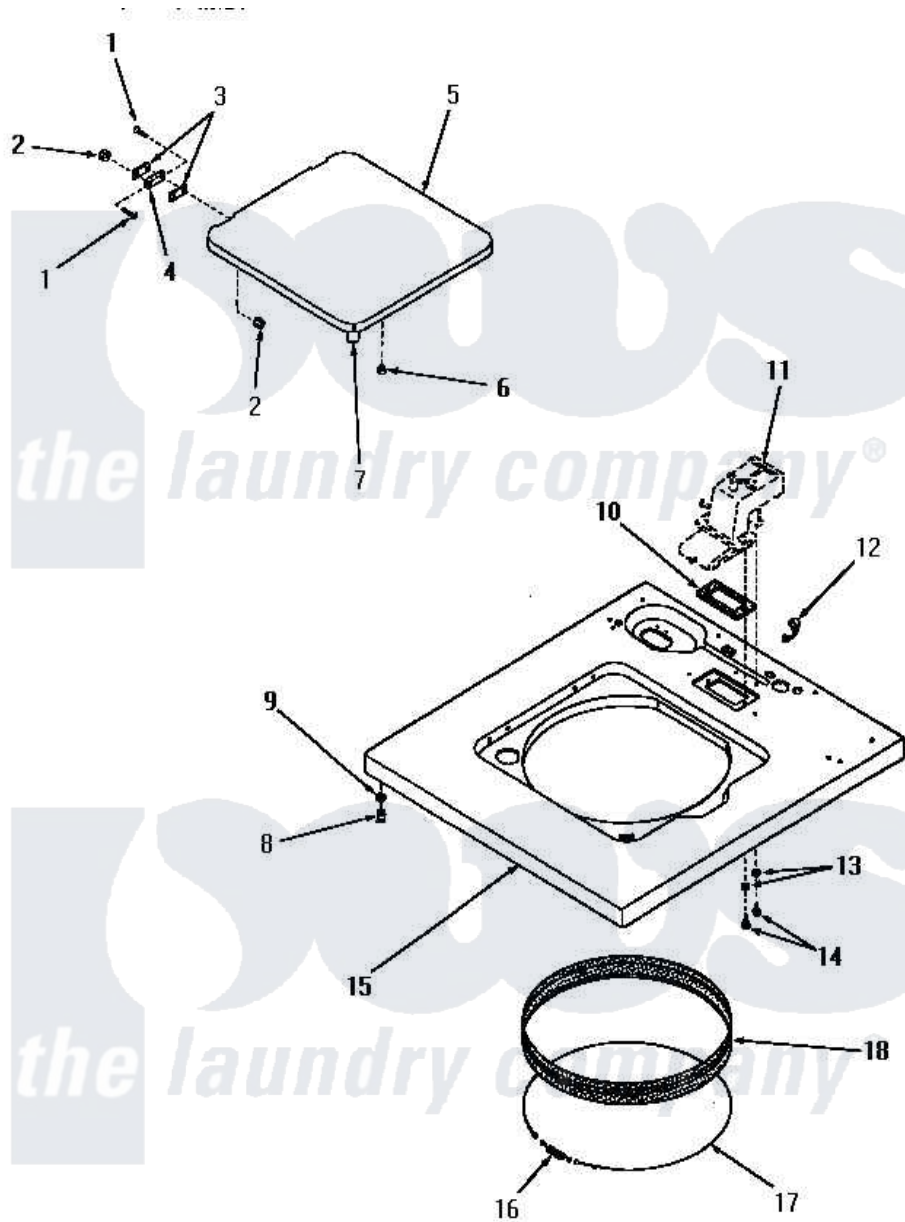

Amana DA1040 06 - CABINET TOP AND LOADING DOOR

Amana Residential Amana DA1040 Washer Parts Parts Diagram 06 - CABINET TOP AND LOADING DOOR
 Click on the part number to view part

Item	Original Part Number	Replaced By	Status	Part Description
1	22649			Screw, 8-32 X 13/32 FI
2	21752			Nut, 8-32 Hex BriLock
3	21584			Gasket
4	21583			Hinge
5	22271W		Not Available	LOADING DOOR, WHITE
"	22271A		Not Available	LOADING DOOR, AVOCADO
"	22271H		Not Available	LOADING DOOR, HARVEST GOLD
"	22271C		Not Available	LOADING DOOR, COPPERTONE
6	21176			Bumper
7	25217	R0603504		Actuator, Door Switch
8	23007		Not Available	CAGED NUT
9	24861		Not Available	LOCKWASHER, .448X.789SH
10	23255		Not Available	GASKET
11	Y00000000		Not Available	SEE NOTE WATER INLET
12	21003	211881		Grommet, Cord Part Not Used-

12	21903	211001	Gas Models Only
13	20493		Washer, 11/64 ID x 3/8 OD
14	52150	489464	Screw
15	24349A	Not Available	CABINET TOP, AVOCADO
"	25829W	Not Available	CABINET TOP, WHITE
"	24349C	Not Available	CABINET TOP, COPPERTONE
"	25829C	Not Available	CABINET TOP, COPPERTONE
"	25829H	Not Available	CABINET TOP, HARVEST GOLD
"	25829A	Not Available	CABINET TOP, AVOCADO
"	24349W	Not Available	CABINET TOP, W
"	24349H	Not Available	CABINET TOP, HARVEST GOLD
16	20791	Not Available	SPRING
17	22352	Not Available	RETAINER,WIRE
18	25277		Guard, Rim