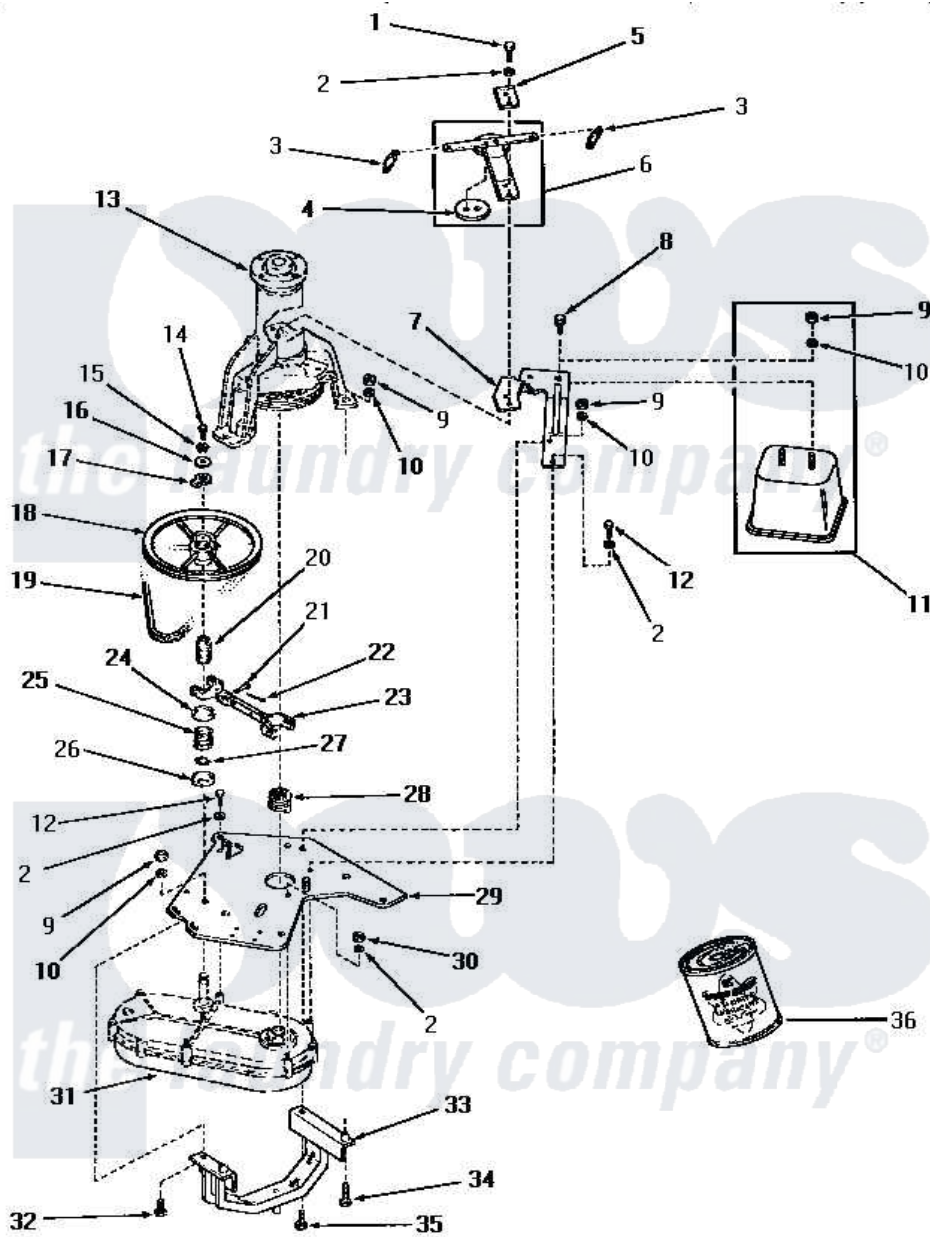

Amana DA1040 07 - COUNTERBALANCE WEIGHT, BRKT & MTG PLATE

Amana Residential Amana DA1040 Washer Parts Parts Diagram 07 - COUNTERBALANCE WEIGHT, BRKT & MTG PLATE

Click on the part number to view part

Item	Original Part Number	Replaced By	Status	Part Description
1	24233		Not Available	SCREW,CAP-1/4-20 X 3/4
2	03189			LoCkwasher, 1/4 Std-C P
3	23632			Spring
4	20453		Not Available	DISC,FRICTION
5	22614			Plate, Support
6	20168			Assembly, Snubber
7	25139		Not Available	BRACKET
8	23928		Not Available	CAP SCREW AND LOCKWASHER
9	20274	62739		Nut, Lock
10	20277			Lockwasher, 3/8 Std X 3
11	25230		Not Available	COUNTERBALANCE WEIGHT
12	20264			Screw, 1/4-20 X 2 HeX H
13	Y00000000		Not Available	SEE NOTE MAIN BEARING
14	02422			Screw, 1/4-20 X 1/2 HeX
15	02431			Lockwasher, 1/4 Ext Shk

16	23716	Not Available	WASHER
17	23643		Pulley Stop
18	23773	Not Available	ASSY,PULLEY-TRANSMISSI
19	23758		Belt
20	23644		Hub
21	23718	Not Available	PIN,SHIFTER
22	20248		Pin, Cotter
23	23732		Assembly, Shifter Fork
24	26610		Retainer, Spring-Upper
25	26609		Spring
26	26611	Not Available	RETAINER,SPRING-LOWER
27	23751		Ring, Retaining
28	23647		Jaw
29	24749	Not Available	MOUNTING PLATE
30	20275	27001225	Nut, Jam Mid Lock 1/4-20
31	Y00000000	Not Available	SEE NOTE TRANSMISSION ASSEMBLY
32	22687	Not Available	SCREW
33	22702	Not Available	ASSY,YOKE & SLEEVE
34	Y22688	Not Available	SCREW,CAP-3/8-16X1-1/4
35	20255	Not Available	SCREW,3/8-16 X 1 HEX H
NI	03200		A-D Drive Lubricant
"	285P3	23911	Kit Spring