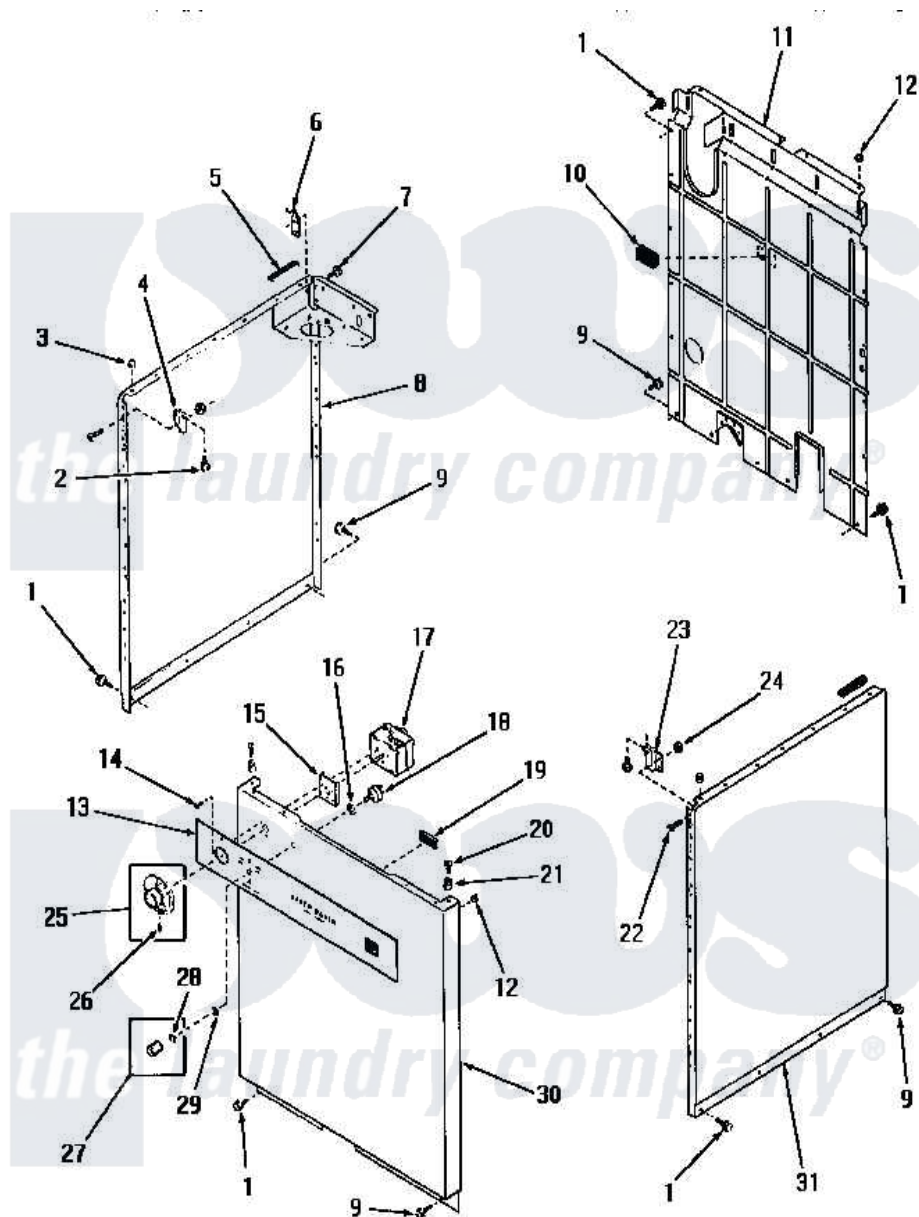

Amana DA1040 08 - CTRL PANEL, CTRL & PANELS

Amana Residential Amana DA1040 Washer Parts Parts Diagram 08 - CTRL PANEL, CTRL & PANELS
 Click on the part number to view part

Item	Original Part Number	Replaced By	Status	Part Description
1	26592		Not Available	HEX HEAD SCREW
2	23008			Screw, 10-24 X 3/4 Sems
3	21176			Bumper
4	22847		Not Available	BRACKET
5	80312			Bumper Pad
6	52487			Lug, Hold-Down
7	51784		Not Available	SCREW,10B-16 X 1/2 HEX
8	25967W		Not Available	SIDE PANEL, LEFT, WHITE
9	26415	27001200		Screw
10	23257		Not Available	PAD,BUMPER
11	24342GR		Not Available	REAR PANEL, GRAY
12	20387			Bumper
13	26368		Not Available	CONTROL PANEL
14	21355		Not Available	SCREW,8-32 X 1/2 PAN H
15	26345		Not Available	SPACER
16	91176			Lockwasher, 3/8 Intshkp

17	26377	Not Available	NO LONGER AVAILABLE
18	21300	Not Available	SWITCH,TEMPERATURE
19	23259	Not Available	PAD,BUMPER
20	Q6535	Not Available	SCREW,10B-16 X 3/4 ROU
21	23020	Not Available	MOUNT,PANEL
22	03814		Screw, 10-24 X 1/2 Roun
23	22847	Not Available	BRACKET
24	23951	M0282009	Nut
25	26383	Not Available	TIMER KNOB ASSEMBLY
26	26381		Setscrew
27	22245	Not Available	xREPLACE
28	22244	Not Available	CLIP,C xREPLACE
29	24205		Nut, Knurled 3/8-24
30	26414W	Not Available	FRONT PANEL, WHITE
31	24336W	Not Available	xREPLACE