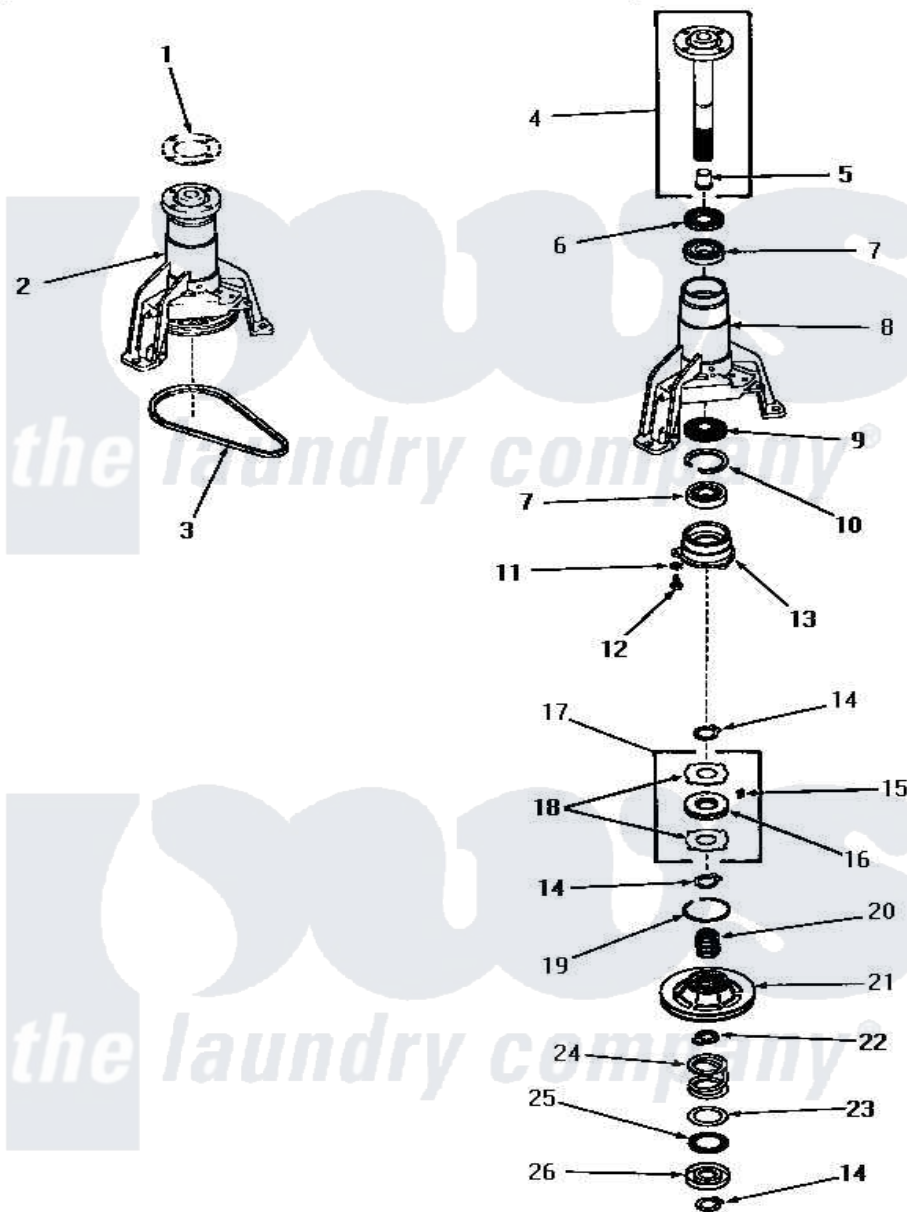

Amana DA1040 11 - MAIN BEARING ASSY

Amana [Residential Amana DA1040 Washer Parts](#) Parts Diagram 11 - MAIN BEARING ASSY
 Click on the part number to view part

Item	Original Part Number	Replaced By	Status	Part Description
1	Y00000000		Not Available	SEE NOTE GASKET
2	26018			AsseMbly, Bearing Housing-M
3	23759		Not Available	BELT
4	23731			Assembly, Spin Shaft
5	25854			Bearing
6	Y21659		Not Available	SEAL
7	20012			Bearing
8	25979		Not Available	HOUSING,MAIN BEARING
9	26247			Slinger, Water
10	20084		Not Available	RING,RETAINING
11	02431			Lockwasher, 1/4 Ext Shk
12	02422			Screw, 1/4-20 X 1/2 HeX
13	23639			Retainer
14	23724			Ring, Retaining
15	24500			Clip, Spring
16	23708			Assembly, Brake Disk

17	24599		Assembly, Brake Disk
18	23637	Not Available	DISC,BRAKE
19	Y23720	Not Available	RING,SNAP
20	23634	Not Available	HUB
21	24690		Assembly, Spin Pulley
22	23635	Not Available	STOP
23	23722		Race, Bearing
24	23723		Spring
25	23721	Not Available	BEARING,NEEDLE
26	23640		Retainer
NI	03200		A-D Drive Lubricant