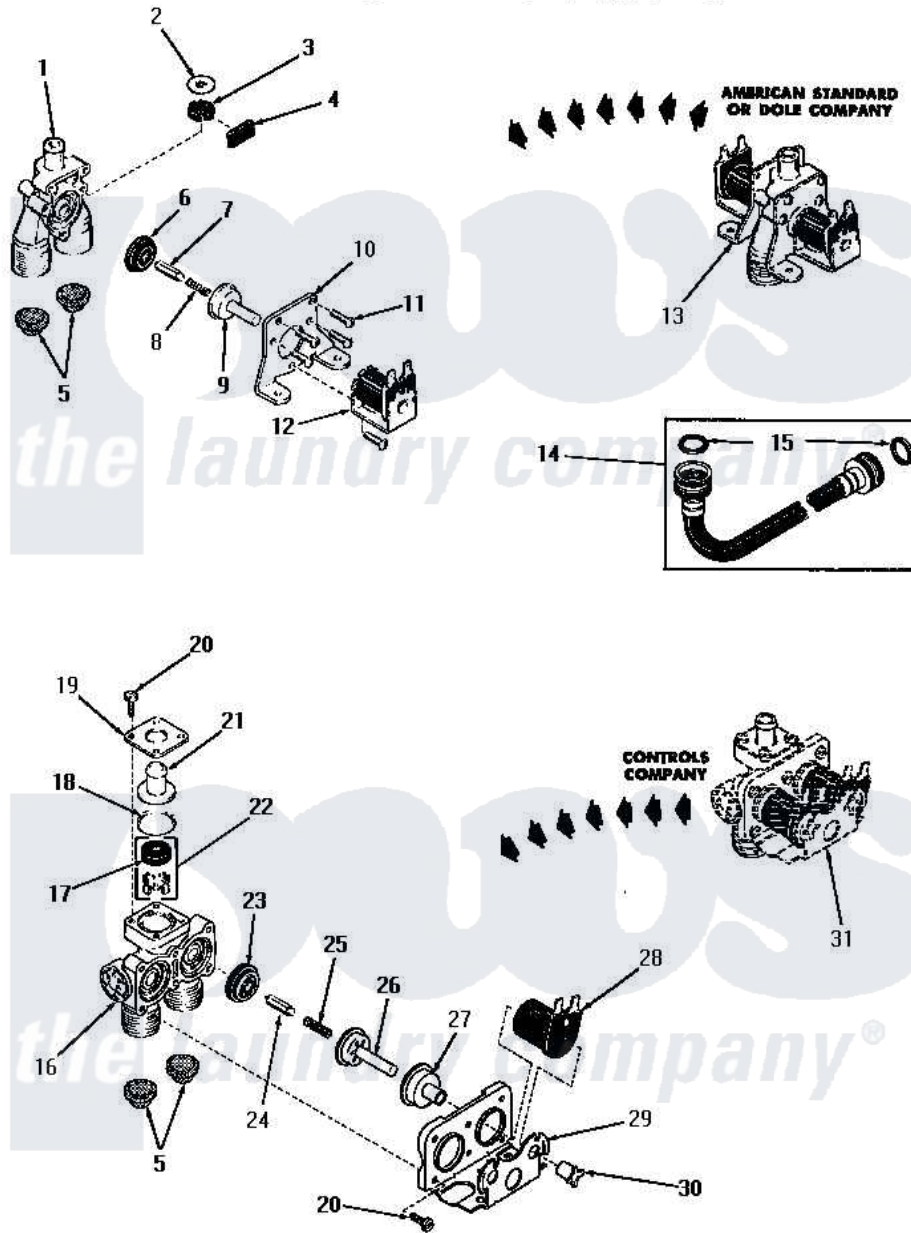

Amana DA1040 12 - MIXING VALVE ASSEMBLIES

Amana [Residential Amana DA1040 Washer Parts](#) Parts Diagram 12 - MIXING VALVE ASSEMBLIES
 Click on the part number to view part

Item	Original Part Number	Replaced By	Status	Part Description
1	20678		Not Available	BODY, VALVE
2	23224G		Not Available	DIFFUSER
3	21187C		Not Available	REGULATOR, FLOW
"	23224C			Regulator, Flow
4	21561D		Not Available	PLUG
5	20181-0		Not Available	INLET SCREEN
6	23224F		Not Available	DIAPHRAGM
7	23224D			Armature
8	23224E		Not Available	SPRING
9	23224B		Not Available	GUIDE
10	21561E		Not Available	MOUNTING BRACKET
11	21561G		Not Available	ROUND HEAD SCREW
12	21714A		Not Available	SOLENOID
13	Y00000000		Not Available	SEE NOTE MIXING VALVE ASSEMBLY
14	20241	EZ20241		20 x 24 x 1 Filter 1 Metal Side
15	20290	Y013783		Washer, Inlet Hose

16	24596Q	Not Available	VALVE BODY
17	Y00000000	Not Available	SEE NOTE INSTALL WITH CONCAVE SURFACE DOWN TOWARD VALVE BODY
18	24596L	Not Available	OUTLET FITTING GASKET
19	24596N	Not Available	OUTLET FITTING PLATE
20	24596P	Not Available	SCREW
21	24596M	Not Available	OUTLET FITTING
22	24596J	Not Available	REGULATOR, FLOW
"	24597J	Not Available	FLOW REGULATOR
23	24596H	Not Available	DIAPHRAGM
24	24596G	Not Available	ARMATURE
25	24596F	Not Available	SPRING
26	24596E	Not Available	GUIDE
27	24596D	Not Available	GUIDE SLEEVE
28	24596A	Not Available	SOLENOID
29	24596C	Not Available	MOUNTING BRACKET
30	24596B	Not Available	SOLENOID SLEEVE
31	Y00000000	Not Available	SEE NOTE MIXING VALVE ASSEMBLY