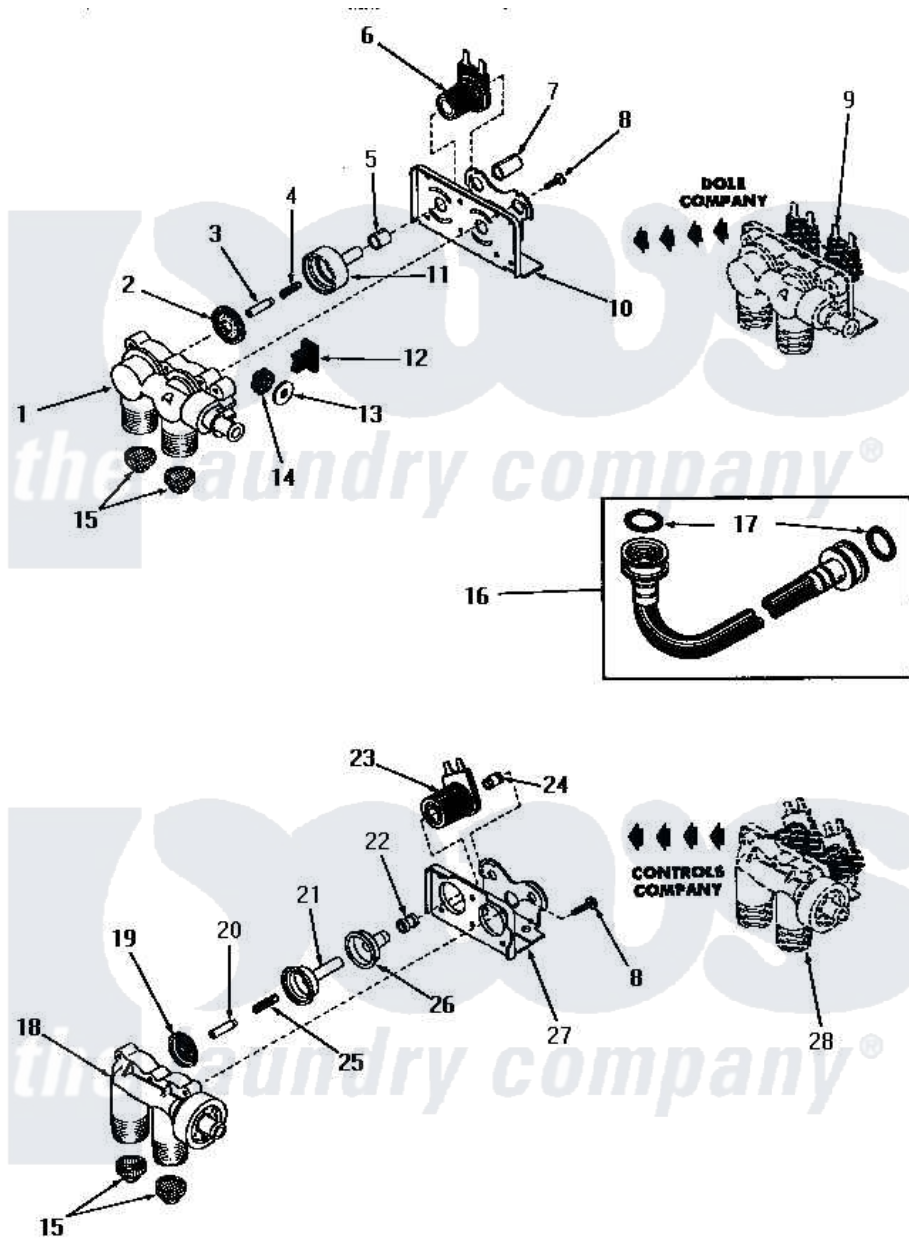

Amana DA1040 13 - MIXING VALVE ASSEMBLIES

Amana [Residential Amana DA1040 Washer Parts](#) Parts Diagram 13 - MIXING VALVE ASSEMBLIES
 Click on the part number to view part

Item	Original Part Number	Replaced By	Status	Part Description
1	24125			Body, Valve
2	24134		Not Available	DIAPHRAGM
3	24132		Not Available	ARMATURE
4	24131		Not Available	SPRING
5	24129		Not Available	SLEEVE, SHORT
6	24126	33930		Valve, Mixing
7	24128		Not Available	SLEEVE, LONG
8	25817C		Not Available	SCREW
9	Y00000000		Not Available	SEE NOTE MIXING VALVE ASSEMBLY
10	Y24127		Not Available	MOUNTING BRACKET
11	24130			Guide, Armature
12	Y24135		Not Available	PLUG, FLOW REGULATOR
13	23224G		Not Available	DIFFUSER
14	23224C			Regulator, Flow
"	21187C		Not Available	REGULATOR, FLOW
15	24122	22002960		Strainer, Washer Inlet

16	20241	EZ20241	20 x 24 x 1 Filter 1 Metal Side
17	20290	Y013783	Washer, Inlet Hose
18	24123	Not Available	VALVE BODY
"	Y24124	Not Available	VALVE BODY
19	25817K	Not Available	DIAPHRAGM
20	25817H	Not Available	ARMATURE
21	25817F	Not Available	ARMATURE GUIDE
22	25817D	Not Available	SLEEVE ADAPTER
23	24596A	Not Available	SOLENOID
24	25817M	Not Available	SOLENOID PLUG
25	25817G	Not Available	SPRING
26	25817E	Not Available	SLEEVE, GUIDE xREPLACE
27	25817B	Not Available	MOUNTING BRACKET
28	Y00000000	Not Available	SEE NOTE MIXING VALVE ASSEMBLY