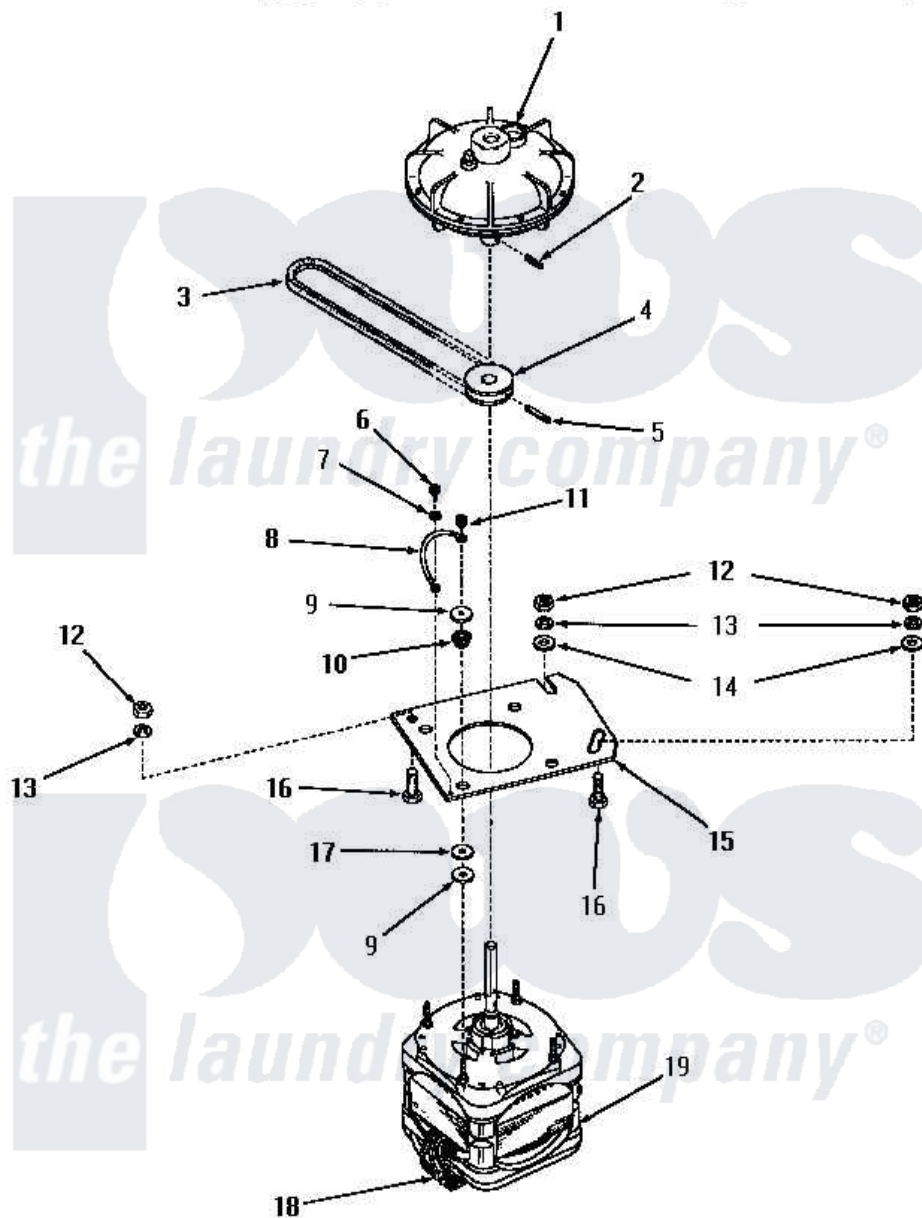

Amana DA1040 15 - MOTOR AND FLUID DRIVE

Amana Residential Amana DA1040 Washer Parts Parts Diagram 15 - MOTOR AND FLUID DRIVE
 Click on the part number to view part

Item	Original Part Number	Replaced By	Status	Part Description
1	24706			Assembly, Fluid Drive
2	24703		Not Available	PIN,ROLL
3	23759		Not Available	BELT
4	26116			Pulley, Drive
5	23750			Pin, Roll
6	20530			Screw, 10-24 x 3/8 Hex
7	21735		Not Available	LOCKWASHER,No.10 INTSHKP
8	25484		Not Available	GROUND WIRE
9	20103	M0270519		Washer
10	20102		Not Available	WASHER
11	23604			Nut, Hex 10-32 Lock
12	20274	62739		Nut, Lock
13	20277			Lockwasher, 3/8 Std X 3
14	20279			Washer, 13/32 ID x 13/16 OD
15	23769		Not Available	PLATE,MOUNTING
16	20255		Not Available	SCREW,3/8-16 X 1 HEX H

17	20104		Washer
18	24139	Not Available	SWITCH,MOTOR
19	26069		X Assembly, Motor And Pulley
NI	20299	Not Available	FLUID DRIVE FLUID-BULK