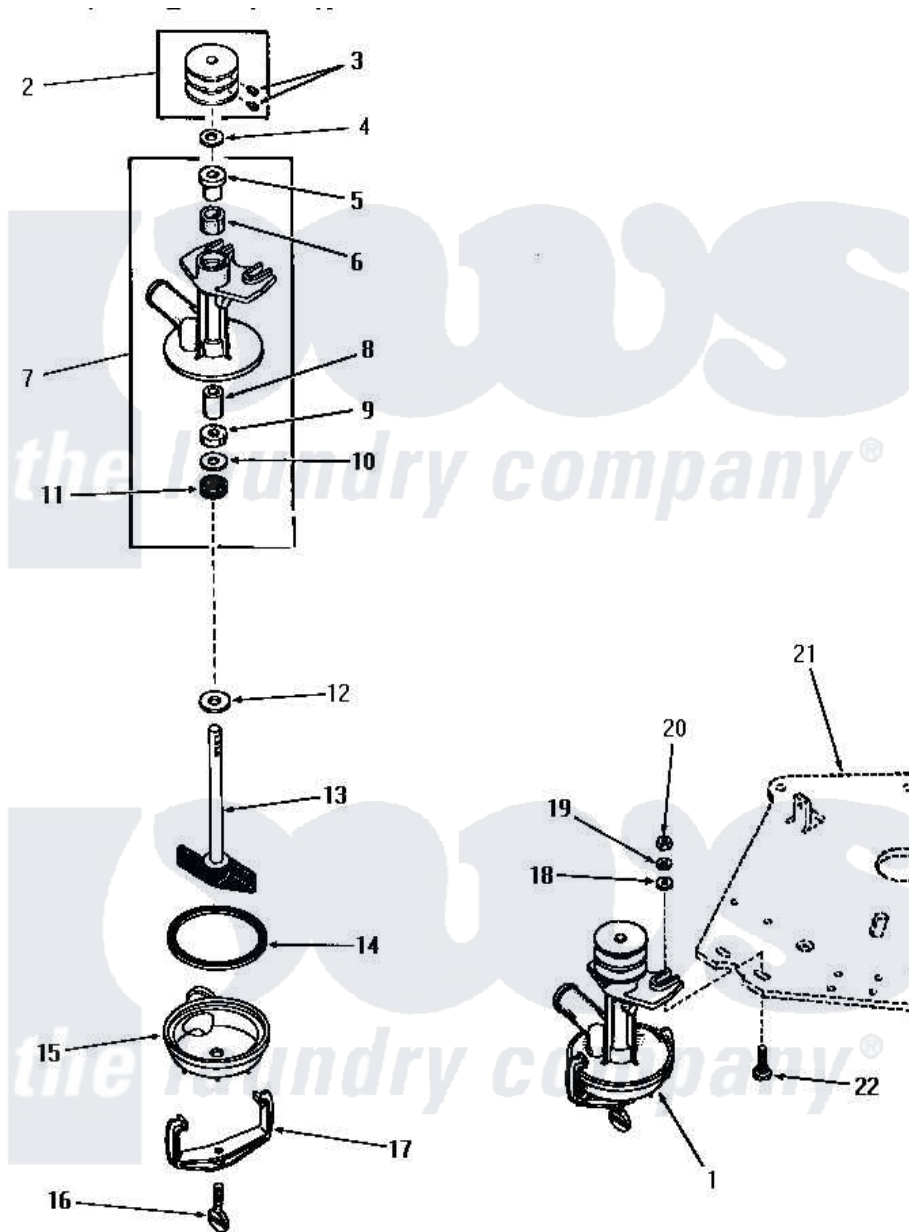

# Amana DA1040 17 - PUMP ASSY

Amana [Residential Amana DA1040 Washer Parts](#) Parts Diagram 17 - PUMP ASSY  
 Click on the part number to view part

Item	Original Part Number	Replaced By	Status	Part Description
1	25178		Not Available	ASSY,PUMP
2	23770		Not Available	ASSY,PULLEY
3	<a href="#">02771</a>			Screw, 1/4-20 x 3/8 Hex S
4	<a href="#">20098</a>			Washer, .440idx7/8odx1/
5	<a href="#">20072</a>			Bearing
6	<a href="#">26479</a>			Wick
7	20763		Not Available	PUMP BODY
8	<a href="#">20071</a>			Bearing
9	<a href="#">20094</a>			Packing Material
10	<a href="#">20093</a>			Washer, 29/64 ID x 63/64 OD
11	<a href="#">20095</a>			Seal
12	<a href="#">20099</a>			Washer, .440idx1.125odx
13	04372		Not Available	ASSY,IMPELLER
14	20097		Not Available	GASKET
15	04316		Not Available	BOTTOM,PUMP
16	<a href="#">20161</a>			Screw, 5/16-18 X 1-1/16

17	<a href="#">20066</a>		Clamp, Pump
18	<a href="#">20176</a>		Washer, .2656 ID x 9/16 OD
19	<a href="#">03189</a>		LoCkwasher, 1/4 Std-C P
20	20275	<a href="#">27001225</a>	Nut, Jam Mid Lock 1/4-20
21	Y00000000	Not Available	SEE NOTE MOUNTING PLATE
22	<a href="#">24390</a>		Bolt