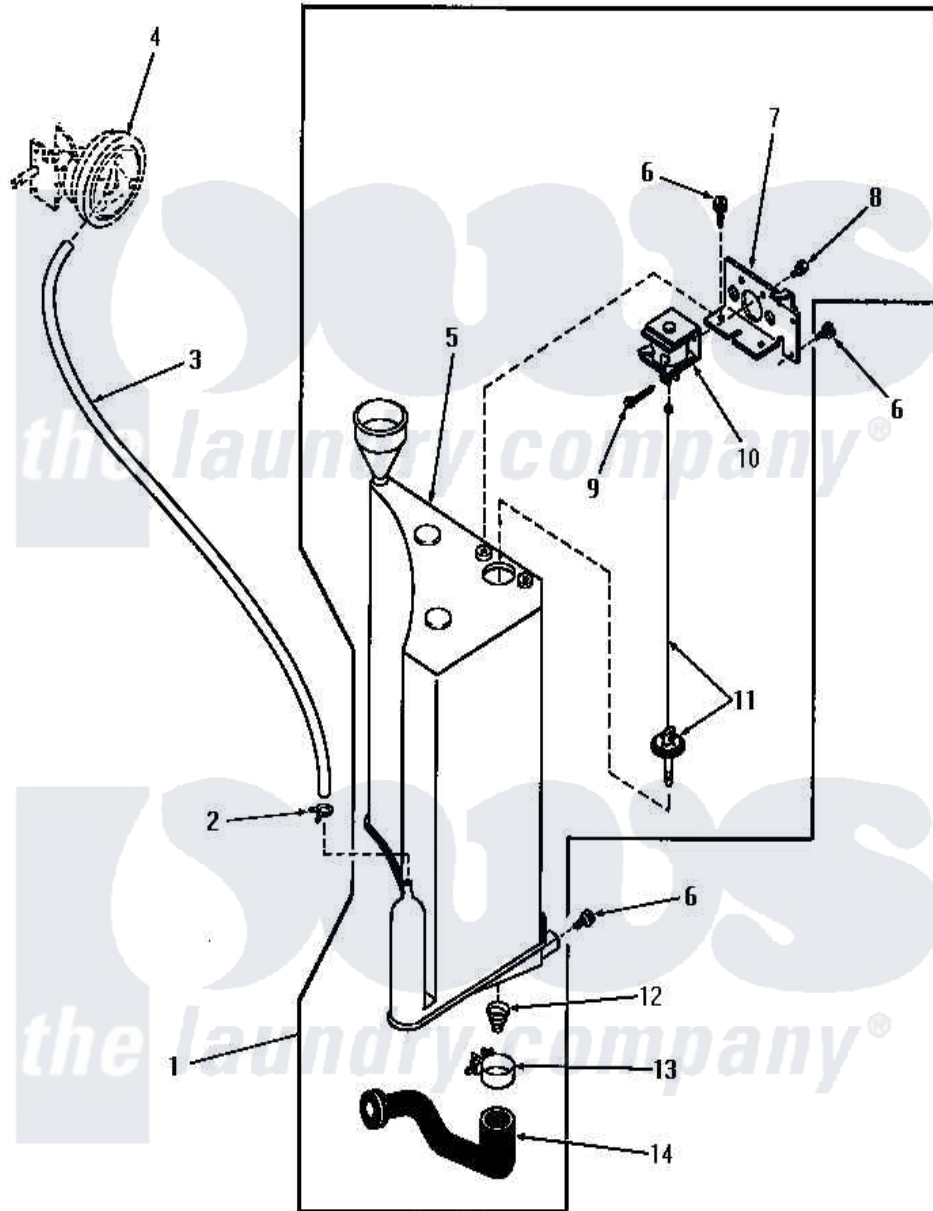

Amana DA1040 18 - RESERVOIR & DRAIN VALVE

Amana [Residential Amana DA1040 Washer Parts](#) Parts Diagram 18 - RESERVOIR & DRAIN VALVE
 Click on the part number to view part

Item	Original Part Number	Replaced By	Status	Part Description
1	26003			Assembly, Pressure Tank-Com
2	Y22294	596669		Clamp, Manifold
3	24444		Not Available	NO LONGER AVAILABLE
4	Y00000000		Not Available	SEE NOTE PRESSURE SWITCH
5	25993		Not Available	RESERVOIR
6	51784		Not Available	SCREW,10B-16 X 1/2 HEX
7	Y26000		Not Available	BRACKET
8	Y03950			Screw, 10-32 x 5/16 Sems
9	20248			Pin, Cotter
10	25999		Not Available	SOLENOID,DRAIN VALVE
11	26244			Assembly, Plunger-Drain Val
12	25997		Not Available	SPRING,DRAIN VALVE
13	20824		Not Available	HOSE CLAMP
14	25998			Hose, Drain-Pressure Ta