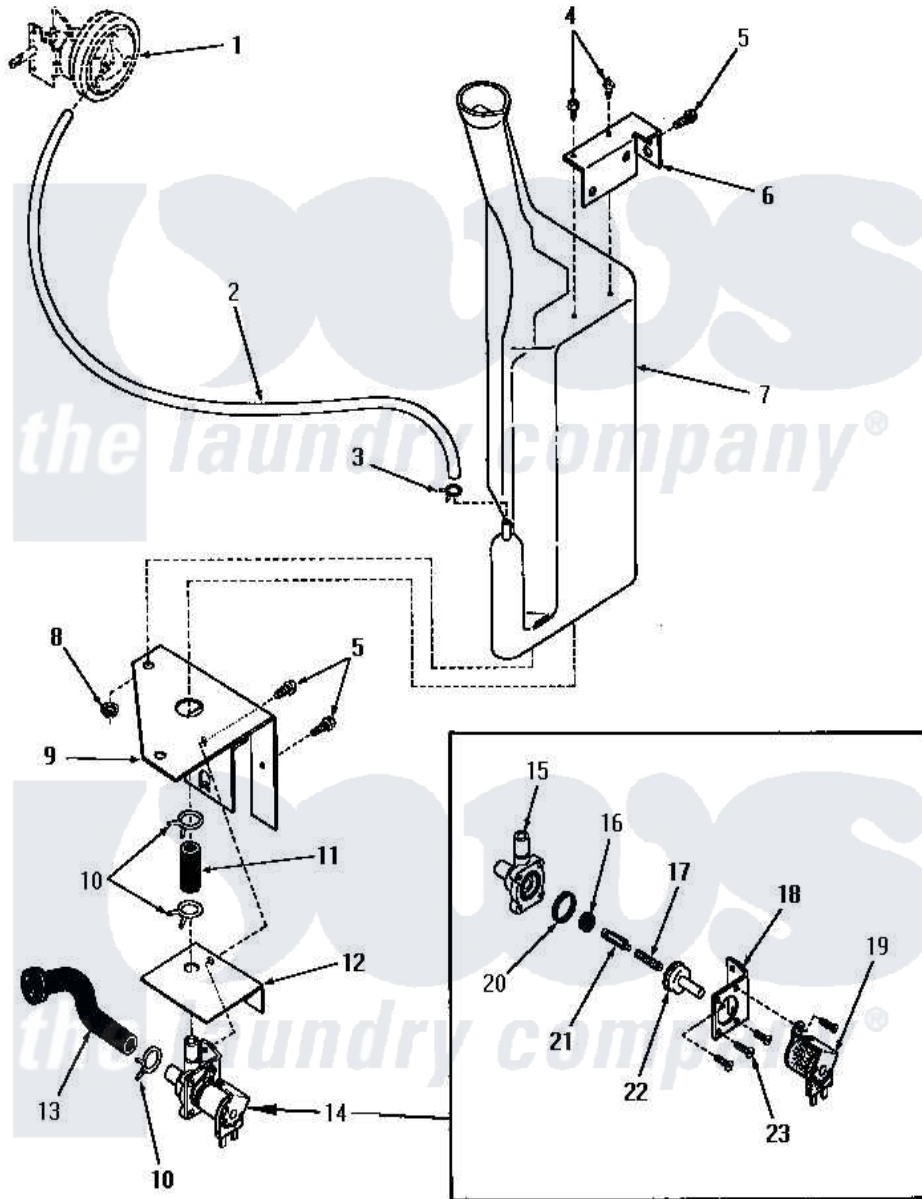

# Amana DA1040 19 - RESERVOIR AND DRAIN VALVE

Amana [Residential Amana DA1040 Washer Parts](#) Parts Diagram 19 - RESERVOIR AND DRAIN VALVE  
 Click on the part number to view part

Item	Original Part Number	Replaced By	Status	Part Description
1	Y00000000		Not Available	SEE NOTE PRESSURE SWITCH
2	24444		Not Available	NO LONGER AVAILABLE
3	Y22294	<a href="#">596669</a>		Clamp, Manifold
4	52150	<a href="#">489464</a>		Screw
5	51784		Not Available	SCREW,10B-16 X 1/2 HEX
6	24394		Not Available	UPPER BRACKET
7	24430		Not Available	RESERVOIR
8	24441		Not Available	WIRING DIAGRAM
9	24393		Not Available	LOWER BRACKET
10	80479		Not Available	HOSE CLAMP
11	24440		Not Available	CODE J
12	25044		Not Available	SOLENOID SHIELD
13	24437		Not Available	HOSE
14	24438	<a href="#">68136-47</a>		Shelf Trim
15	24438G		Not Available	BODY
16	24438F		Not Available	SEAL

17	24438C	Not Available	SPRING
18	24438H	Not Available	MOUNTING BRACKET
19	24438A	Not Available	SOLENOID
20	24438E	Not Available	GASKET
21	24438D	Not Available	ARMATURE
22	24438B	Not Available	GUIDE,ARMATURE
23	21561G	Not Available	ROUND HEAD SCREW